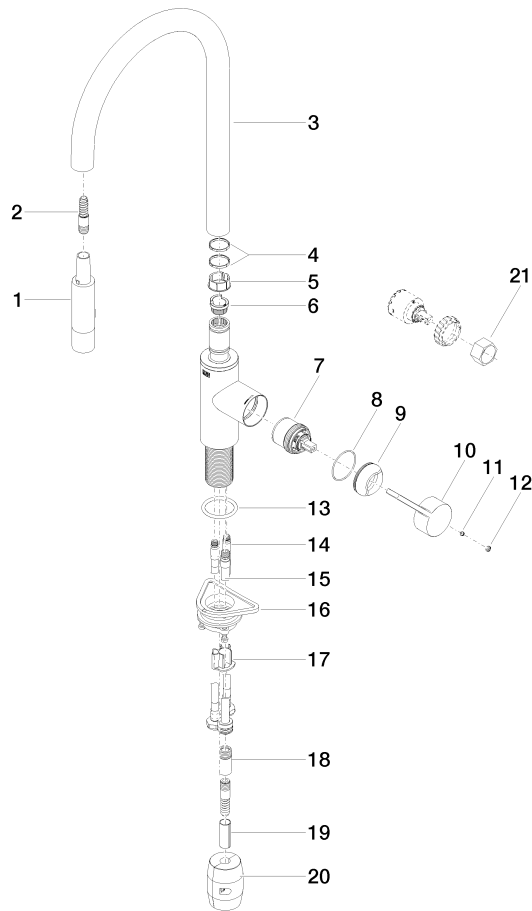

33 870 875

- 240mm projection
- pivotable spout 360°
- Optional swivel limiter available with swivel limiter set 12 823 970 90
- laminar and spray flow
- height of mixer 500 mm
- height up to laminar flow regulator 240 mm
- hole diameter 35 mm
- 2 x pressure hose with 3/8" cap nut
- 1800 mm metal shower hose
- sprayface with anti-scaling system
- max. flow 5.7 l/min at 3 bar flow pressure
- lead-free
- This product can help a building meet the requirements of Green Building Rating Systems, e.g. LEED®, BREEAM®, DGNB

Recommended miscellaneous

	Dispenser without rosette - Platinum	82 424 970-08
--	---	---------------

33 870 875

mm [inches]

Flow rate chart

Codes & Standards

ADA

ASME
A112.18.1/CSA
B125.1

California Energy
Commission
(CEC)

NSF/ANSI 372

NSF/ANSI/CAN
61

33 870 875

Certificates

IAPMO_N-4976 (2). IAPMO_4976 (2). IAPMO_6397 (1).

33 870 875

Spare parts list

No.	Item Number	Name	Quantity used	Delivery time
1	90 12 11 148 00-08	shower	1	40
2	04 30 02 120 00-85	hose	1	30
3	90 28 22 304 00-08	spout	1	40
4	09 28 10 160 90	ring	2	2
5	09 18 40 186 90	sleeve	1	2
6	09 30 11 203 90	ring	1	2
7	90 15 05 064 05 90	cartridge	1	2
8	09 14 10 190 90	seal	1	2
9	09 28 30 030-08	cover	1	40
10	09 20 87 020-08	handle	1	40
11	90 31 11 063 00 90	pin	1	2
12	90 31 20 087 00-08	plug	1	40
13	09 14 10 036 90	seal	1	2
14	04 30 04 103 00 90	hose	2	2
15	04 28 20 067 00 90	pipe	1	2
16	04 30 11 040 00 90	fixing set	1	2
17	09 20 93 056 90	insert	1	2
18	90 24 03 253 01 90	adaptor	1	2
19	09 30 03 038 90	hose	1	2
20	04 21 50 010 00 90	accessories	1	2
21	90 30 09 031 00 90	key	1	2