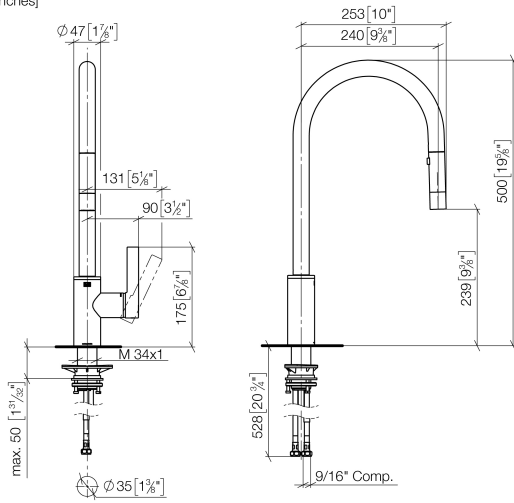

33 870 875

- 240mm projection
- pivotable spout 360°
- Optional swivel limiter available with swivel limiter set 12 823 970 90
- laminar and spray flow
- height of mixer 500 mm
- height up to laminar flow regulator 240 mm
- hole diameter 35 mm
- 2 x pressure hose with 3/8" cap nut
- 1800 mm metal shower hose
- sprayface with anti-scaling system
- max. flow 5.7 l/min at 3 bar flow pressure
- lead-free
- This product can help a building meet the requirements of Green Building Rating Systems, e.g. LEED®, BREEAM®, DGNB

Recommended miscellaneous

	Swivel limitation set -	12 823 970 90
--	--------------------------------	---------------

Recommended miscellaneous

	AIR SWITCH Control button - Platinum	10 713 970-08
--	---	---------------

Recommended miscellaneous

	Dispenser without rosette - Platinum	82 424 970-08
--	---	---------------

33 870 875

mm [inches]

Flow rate chart

Codes & Standards

ADA

ASME
A112.18.1/CSA
B125.1

No.	Item Number	Name	Quantity used	Delivery time
1	90 12 11 148 00-08	shower	1	40
2	04 30 02 120 00-85	hose	1	30
3	90 28 22 304 00-08	spout	1	40
4	09 28 10 160 90	ring	2	2
5	09 18 40 186 90	sleeve	1	2
6	09 30 11 203 90	ring	1	2
7	90 15 05 064 05 90	cartridge	1	2
8	09 14 10 190 90	seal	1	2
9	09 28 30 030-08	cover	1	40
10	09 20 87 020-08	handle	1	40
11	90 31 11 063 00 90	pin	1	2
12	90 31 20 087 00-08	plug	1	40
13	09 14 10 036 90	seal	1	2
14	04 30 04 103 00 90	hose	2	2
15	04 28 20 067 00 90	pipe	1	2
16	04 30 11 040 00 90	fixing set	1	2
17	09 20 93 056 90	insert	1	2
18	90 24 03 253 01 90	adaptor	1	2
19	09 30 03 038 90	hose	1	2
20	04 21 50 010 00 90	accessories	1	2
21	90 30 09 031 00 90	key	1	2