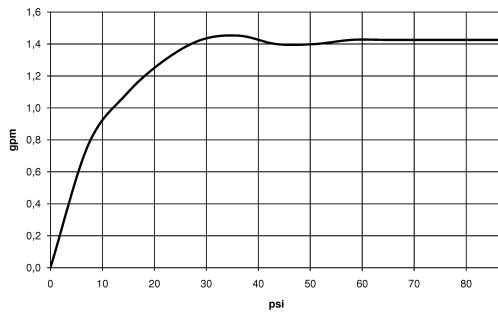

33 870 875

- 240mm projection
- pivotable spout 360°
- Optional swivel limiter available with swivel limiter set 12 823 970 90
- laminar and spray flow
- height of mixer 500 mm
- height up to laminar flow regulator 240 mm
- hole diameter 35 mm
- 2 x pressure hose with 3/8" cap nut
- 1800 mm metal shower hose
- sprayface with anti-scaling system
- max. flow 5.7 l/min at 3 bar flow pressure
- lead-free
- This product can help a building meet the requirements of Green Building Rating Systems, e.g. LEED®, BREEAM®, DGNB

Recommended miscellaneous

	Dispenser without rosette - Platinum	82 424 970-08
--	---	---------------

33 870 875

mm [inches]

Flow rate chart

Codes & Standards

ADA

ASME
A112.18.1/CSA
B125.1