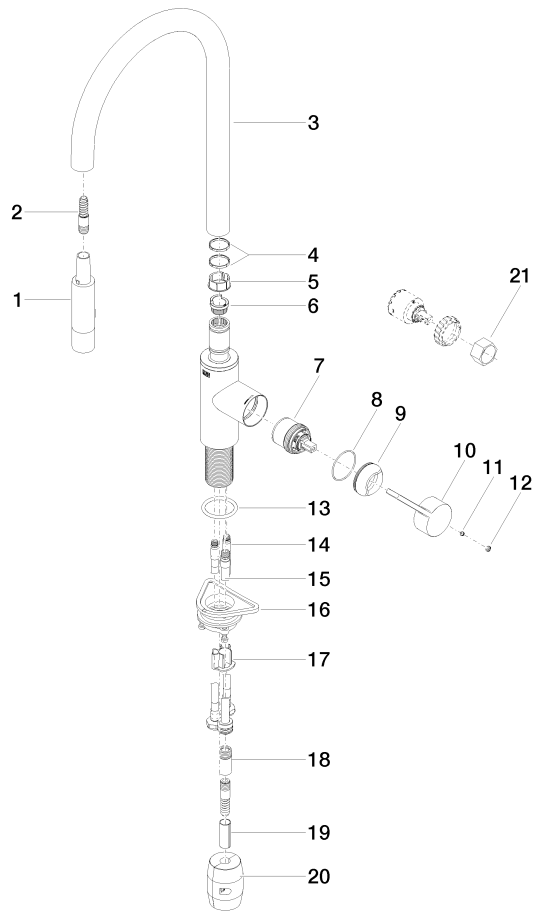

33 870 875

- 240mm projection
- pivotable spout 360°
- Optional swivel limiter available with swivel limiter set 12 823 970 90
- laminar and spray flow
- height of mixer 500 mm
- height up to laminar flow regulator 240 mm
- hole diameter 35 mm
- 2 x pressure hose with 3/8" cap nut
- 1800 mm metal shower hose
- sprayface with anti-scaling system
- max. flow 5.7 l/min at 3 bar flow pressure
- lead-free
- This product can help a building meet the requirements of Green Building Rating Systems, e.g. LEED®, BREEAM®, DGNB

10 713 970-09

33 870 875
mm [inches]

Flow rate chart

Codes & Standards

ADA

ASME
A112.18.1/CSA
B125.1

California Energy
Commission
(CEC)

NSF/ANSI 372

NSF/ANSI/CAN
61

TARA ULTRA Single-lever mixer Pull-down with spray function - Durabrass
(23kt Gold)

TARA ULTRA

33 870 875

Certificates

IAPMO_N-4976 (2). IAPMO_6397 (1).

33 870 875

TARA ULTRA Single-lever mixer Pull-down with spray function - Durabrass (23kt Gold)

TARA ULTRA

33 870 875

Spare parts list

No.	Item Number	Name	Quantity used	Delivery time
1	90 12 11 148 00-09	shower	1	-
Spare part can no longer be ordered, please order the replacement item				
2	04 30 02 120 00-85	hose	1	30
3	90 28 22 304 00-09	spout	1	40
4	09 28 10 160 90	ring	2	2
5	09 18 40 186 90	sleeve	1	2
6	09 30 11 203 90	ring	1	2
7	90 15 05 064 05 90	cartridge	1	2
8	09 14 10 190 90	seal	1	2
9	09 28 30 030-09	cover	1	40
10	09 20 87 020-09	handle	1	40
11	90 31 11 063 00 90	pin	1	2
12	90 31 20 087 00-09	plug	1	40
13	09 14 10 036 90	seal	1	2
14	04 30 04 103 00 90	hose	2	2
15	04 28 20 067 00 90	pipe	1	2
16	04 30 11 040 00 90	fixing set	1	2
17	09 20 93 056 90	insert	1	2
18	90 24 03 253 01 90	adaptor	1	2
19	09 30 03 038 90	hose	1	2
20	04 21 50 010 00 90	accessories	1	2
21	90 30 09 031 00 90	key	1	2