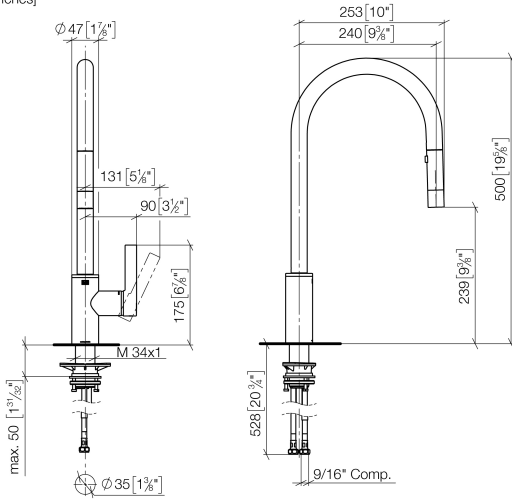

33 870 875

- 240mm projection
- pivotable spout 360°
- Optional swivel limiter available with swivel limiter set 12 823 970 90
- laminar and spray flow
- height of mixer 500 mm
- height up to laminar flow regulator 240 mm
- hole diameter 35 mm
- 2 x pressure hose with 3/8" cap nut
- 1800 mm metal shower hose
- sprayface with anti-scaling system
- max. flow 5.7 l/min at 3 bar flow pressure
- lead-free
- This product can help a building meet the requirements of Green Building Rating Systems, e.g. LEED®, BREEAM®, DGNB

10 713 970-09

33 870 875
mm [inches]

Flow rate chart

Codes & Standards

ADA

ASME
A112.18.1/CSA
B125.1

California Energy
Commission
(CEC)

NSF/ANSI 372

NSF/ANSI/CAN
61

TARA ULTRA Single-lever mixer Pull-down with spray function - Durabrass
(23kt Gold)

TARA ULTRA

33 870 875

Certificates

IAPMO_N-4976 (2). IAPMO_6397 (1).

33 870 875

TARA ULTRA Single-lever mixer Pull-down with spray function - Durabrass (23kt Gold)

TARA ULTRA

33 870 875

Spare parts list

No.	Item Number	Name	Quantity used	Delivery time
1	90 12 11 148 00-09	shower	1	-
Spare part can no longer be ordered, please order the replacement item				
2	04 30 02 120 00-85	hose	1	30
3	90 28 22 304 00-09	spout	1	40
4	09 28 10 160 90	ring	2	2
5	09 18 40 186 90	sleeve	1	2
6	09 30 11 203 90	ring	1	2
7	90 15 05 064 05 90	cartridge	1	2
8	09 14 10 190 90	seal	1	2
9	09 28 30 030-09	cover	1	40
10	09 20 87 020-09	handle	1	40
11	90 31 11 063 00 90	pin	1	2
12	90 31 20 087 00-09	plug	1	40
13	09 14 10 036 90	seal	1	2
14	04 30 04 103 00 90	hose	2	2
15	04 28 20 067 00 90	pipe	1	2
16	04 30 11 040 00 90	fixing set	1	2
17	09 20 93 056 90	insert	1	2
18	90 24 03 253 01 90	adaptor	1	2
19	09 30 03 038 90	hose	1	2
20	04 21 50 010 00 90	accessories	1	2
21	90 30 09 031 00 90	key	1	2