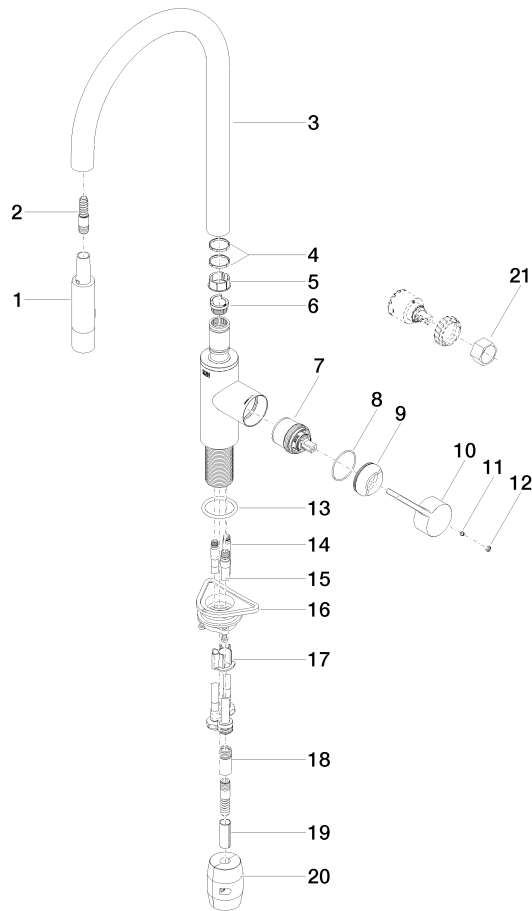

TARA ULTRA Single-lever mixer Pull-down with spray function - Brushed Durabron (23kt Gold)

TARA ULTRA

33 870 875

- 240mm projection
- pivotable spout 360°
- Optional swivel limiter available with swivel limiter set 12 823 970 90
- laminar and spray flow
- height of mixer 500 mm
- height up to laminar flow regulator 240 mm
- hole diameter 35 mm
- 2 x pressure hose with 3/8" cap nut
- 1800 mm metal shower hose
- sprayface with anti-scaling system
- max. flow 5.7 l/min at 3 bar flow pressure
- lead-free
- This product can help a building meet the requirements of Green Building Rating Systems, e.g. LEED®, BREEAM®, DGNB

Recommended miscellaneous

Swivel limitation set - 12 823 970 90

Recommended miscellaneous

AIR SWITCH Control button - 10 713 970-28
Brushed Durabron (23kt Gold)

Recommended miscellaneous

Dispenser without rosette - 82 424 970-28
Brushed Durabron (23kt Gold)

33 870 875
mm [inches]

Flow rate chart

Codes & Standards

ADA

ASME
A112.18.1/CSA
B125.1

California Energy
Commission
(CEC)

NSF/ANSI 372

NSF/ANSI/CAN
61

TARA ULTRA Single-lever mixer Pull-down with spray function - Brushed
Durabronz (23kt Gold)

TARA ULTRA

33 870 875

Certificates

IAPMO_N-4976 (2). IAPMO_6397 (1).

33 870 875

Spare parts list

No.	Item Number	Name	Quantity used	Delivery time
1	90 12 11 148 00-28	shower	1	20
2	04 30 02 120 00-85	hose	1	30
3	90 28 22 304 00-28	spout	1	20
4	09 28 10 160 90	ring	2	2
5	09 18 40 186 90	sleeve	1	2
6	09 30 11 203 90	ring	1	2
7	90 15 05 064 05 90	cartridge	1	2
8	09 14 10 190 90	seal	1	2
9	09 28 30 030-28	cover	1	20
10	09 20 87 020-28	handle	1	20
11	90 31 11 063 00 90	pin	1	2
12	90 31 20 087 00-28	plug	1	20
13	09 14 10 036 90	seal	1	2
14	04 30 04 103 00 90	hose	2	2
15	04 28 20 067 00 90	pipe	1	2
16	04 30 11 040 00 90	fixing set	1	2
17	09 20 93 056 90	insert	1	2
18	90 24 03 253 01 90	adaptor	1	2
19	09 30 03 038 90	hose	1	2
20	04 21 50 010 00 90	accessories	1	2
21	90 30 09 031 00 90	key	1	2