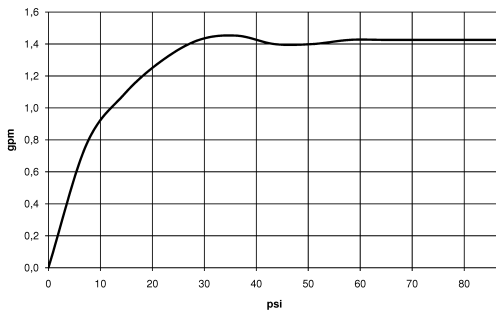

TARA ULTRA Single-lever mixer Pull-down with spray function - Brushed Durabron (23kt Gold)

TARA ULTRA

33 870 875

- 240mm projection
- pivotable spout 360°
- Optional swivel limiter available with swivel limiter set 12 823 970 90
- laminar and spray flow
- height of mixer 500 mm
- height up to laminar flow regulator 240 mm
- hole diameter 35 mm
- 2 x pressure hose with 3/8" cap nut
- 1800 mm metal shower hose
- sprayface with anti-scaling system
- max. flow 5.7 l/min at 3 bar flow pressure
- lead-free
- This product can help a building meet the requirements of Green Building Rating Systems, e.g. LEED®, BREEAM®, DGNB

Recommended miscellaneous

Swivel limitation set - 12 823 970 90

Recommended miscellaneous

AIR SWITCH Control button - 10 713 970-28
Brushed Durabron (23kt Gold)

Recommended miscellaneous

Dispenser without rosette - 82 424 970-28
Brushed Durabron (23kt Gold)

33 870 875
mm [inches]

Flow rate chart

Codes & Standards

ADA

ASME
A112.18.1/CSA
B125.1

California Energy
Commission
(CEC)

NSF/ANSI 372

NSF/ANSI/CAN
61