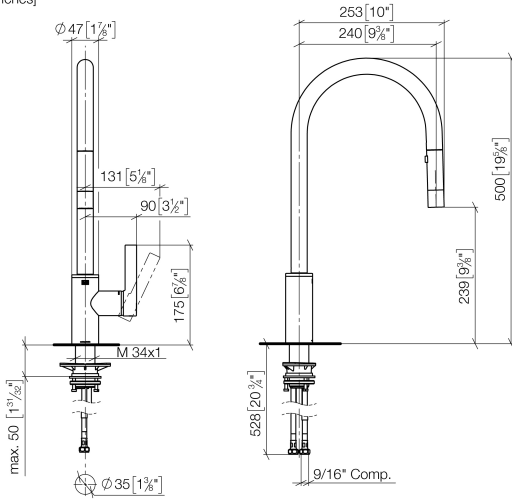

TARA ULTRA Single-lever mixer Pull-down with spray function - Brushed Durabron (23kt Gold)

TARA ULTRA

33 870 875

- 240mm projection
- pivotable spout 360°
- Optional swivel limiter available with swivel limiter set 12 823 970 90
- laminar and spray flow
- height of mixer 500 mm
- height up to laminar flow regulator 240 mm
- hole diameter 35 mm
- 2 x pressure hose with 3/8" cap nut
- 1800 mm metal shower hose
- sprayface with anti-scaling system
- max. flow 5.7 l/min at 3 bar flow pressure
- lead-free
- This product can help a building meet the requirements of Green Building Rating Systems, e.g. LEED®, BREEAM®, DGNB

33 870 875
mm [inches]

Flow rate chart

Codes & Standards

ADA

ASME
A112.18.1/CSA
B125.1

California Energy
Commission
(CEC)

NSF/ANSI 372

NSF/ANSI/CAN
61

TARA ULTRA Single-lever mixer Pull-down with spray function - Brushed
Durabronz (23kt Gold)

TARA ULTRA

33 870 875

Certificates

IAPMO_N-4976 (2). IAPMO_6397 (1).

33 870 875

Spare parts list

No.	Item Number	Name	Quantity used	Delivery time
1	90 12 11 148 00-28	shower	1	20
2	04 30 02 120 00-85	hose	1	30
3	90 28 22 304 00-28	spout	1	20
4	09 28 10 160 90	ring	2	2
5	09 18 40 186 90	sleeve	1	2
6	09 30 11 203 90	ring	1	2
7	90 15 05 064 05 90	cartridge	1	2
8	09 14 10 190 90	seal	1	2
9	09 28 30 030-28	cover	1	20
10	09 20 87 020-28	handle	1	20
11	90 31 11 063 00 90	pin	1	2
12	90 31 20 087 00-28	plug	1	20
13	09 14 10 036 90	seal	1	2
14	04 30 04 103 00 90	hose	2	2
15	04 28 20 067 00 90	pipe	1	2
16	04 30 11 040 00 90	fixing set	1	2
17	09 20 93 056 90	insert	1	2
18	90 24 03 253 01 90	adaptor	1	2
19	09 30 03 038 90	hose	1	2
20	04 21 50 010 00 90	accessories	1	2
21	90 30 09 031 00 90	key	1	2