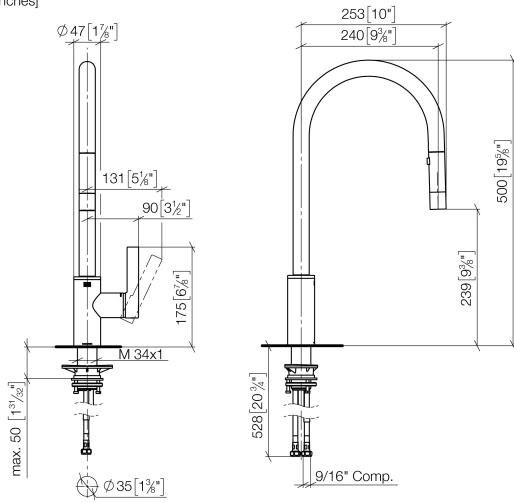

33 870 875

- 240mm projection
- pivotable spout 360°
- Optional swivel limiter available with swivel limiter set 12 823 970 90
- laminar and spray flow
- height of mixer 500 mm
- height up to laminar flow regulator 240 mm
- hole diameter 35 mm
- 2 x pressure hose with 3/8" cap nut
- 1800 mm metal shower hose
- sprayface with anti-scaling system
- max. flow 5.7 l/min at 3 bar flow pressure
- lead-free
- This product can help a building meet the requirements of Green Building Rating Systems, e.g. LEED®, BREEAM®, DGNB

Intrinsic protection against back flow.

Push button locks into spray mode when pressed. To switch back to laminar flow the water must be turned off.

	Matte Black	33 870 875-33 0010
	Chrome	33 870 875-00 0010
	Brushed Platinum	33 870 875-06 0010
	Platinum	33 870 875-08 0010
	Durabronze (23kt Gold)	33 870 875-09 0010
	Dark Chrome	33 870 875-19 0010
	Brushed Durabronze (23kt Gold)	33 870 875-28 0010
	Brushed Champagne (22kt Gold)	33 870 875-46 0010
	Champagne (22kt Gold)	33 870 875-47 0010
	Brushed Chrome	33 870 875-93 0010
	Brushed Dark Platinum	33 870 875-99 0010

Recommended miscellaneous

	Swivel limitation set -	12 823 970 90
--	--------------------------------	---------------

Recommended miscellaneous

	AIR SWITCH Control button - Matte Black	10 713 970-33
--	--	---------------

Recommended miscellaneous

	Dispenser without rosette - Matte Black	82 424 970-33
--	--	---------------

33 870 875

mm [inches]

Flow rate chart

Codes & Standards

ADA

ASME
A112.18.1/CSA
B125.1