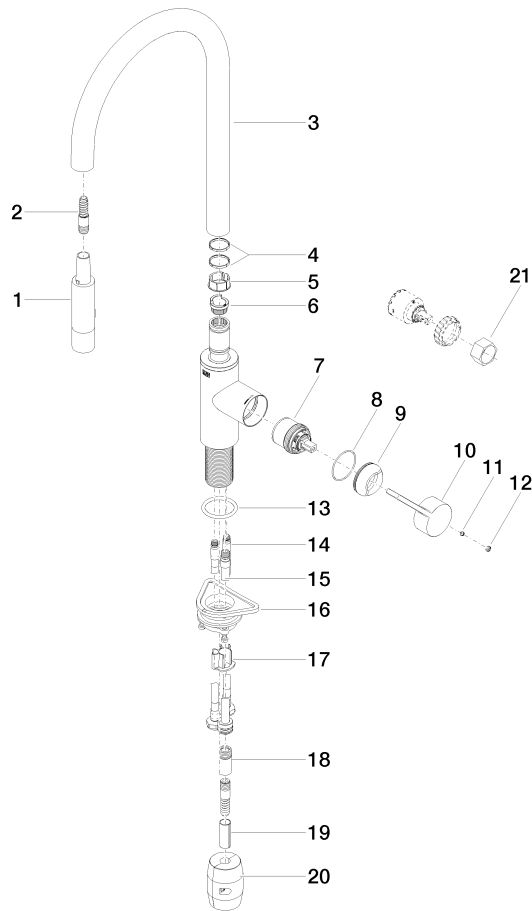

33 870 875

- 240mm projection
- pivotable spout 360°
- Optional swivel limiter available with swivel limiter set 12 823 970 90
- laminar and spray flow
- height of mixer 500 mm
- height up to laminar flow regulator 240 mm
- hole diameter 35 mm
- 2 x pressure hose with 3/8" cap nut
- 1800 mm metal shower hose
- sprayface with anti-scaling system
- max. flow 5.7 l/min at 3 bar flow pressure
- lead-free
- This product can help a building meet the requirements of Green Building Rating Systems, e.g. LEED®, BREEAM®, DGNB

Recommended miscellaneous

	Dispenser without rosette - Matte Black	82 424 970-33
--	--	---------------

33 870 875

mm [inches]

Flow rate chart

Codes & Standards

ADA

ASME
A112.18.1/CSA
B125.1

California Energy
Commission
(CEC)

NSF/ANSI 372

NSF/ANSI/CAN
61

TARA ULTRA Single-lever mixer Pull-down with spray function - Matte Black

TARA ULTRA

33 870 875

Certificates

IAPMO_N-4976 (2). IAPMO_6397 (1).

33 870 875

Spare parts list

No.	Item Number	Name	Quantity used	Delivery time
1	90 12 11 148 00-33	shower	1	30
2	04 30 02 120 00-85	hose	1	30
3	90 28 22 304 00-33	spout	1	2
4	09 28 10 160 90	ring	2	2
5	09 18 40 186 90	sleeve	1	2
6	09 30 11 203 90	ring	1	2
7	90 15 05 064 05 90	cartridge	1	2
8	09 14 10 190 90	seal	1	2
9	09 28 30 030-33	cover	1	2
10	09 20 87 020-33	handle	1	2
11	90 31 11 063 00 90	pin	1	2
12	90 31 20 087 00-33	plug	1	30
13	09 14 10 036 90	seal	1	2
14	04 30 04 103 00 90	hose	2	2
15	04 28 20 067 00 90	pipe	1	2
16	04 30 11 040 00 90	fixing set	1	2
17	09 20 93 056 90	insert	1	2
18	90 24 03 253 01 90	adaptor	1	2
19	09 30 03 038 90	hose	1	2
20	04 21 50 010 00 90	accessories	1	2
21	90 30 09 031 00 90	key	1	2