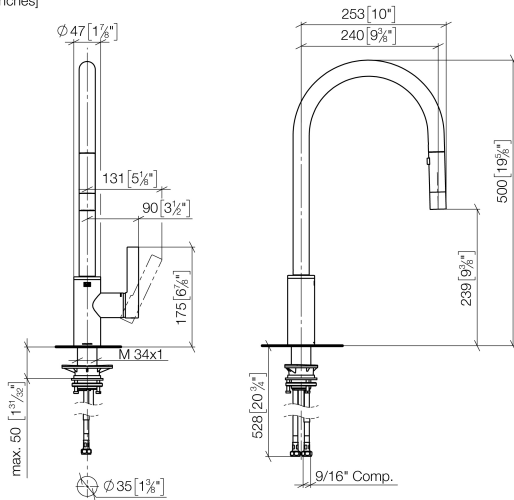

TARA ULTRA Single-lever mixer Pull-down with spray function - Brushed Champagne (22kt Gold)

TARA ULTRA

33 870 875

- 240mm projection
- pivotable spout 360°
- Optional swivel limiter available with swivel limiter set 12 823 970 90
- laminar and spray flow
- height of mixer 500 mm
- height up to laminar flow regulator 240 mm
- hole diameter 35 mm
- 2 x pressure hose with 3/8" cap nut
- 1800 mm metal shower hose
- sprayface with anti-scaling system
- max. flow 5.7 l/min at 3 bar flow pressure
- lead-free
- This product can help a building meet the requirements of Green Building Rating Systems, e.g. LEED®, BREEAM®, DGNB

33 870 875

mm [inches]

Flow rate chart

Codes & Standards

ADA

ASME
A112.18.1/CSA
B125.1

California Energy
Commission
(CEC)

NSF/ANSI 372

NSF/ANSI/CAN
61

TARA ULTRA Single-lever mixer Pull-down with spray function - Brushed
Champagne (22kt Gold)

TARA ULTRA

33 870 875

Certificates

IAPMO_N-4976 (2). IAPMO_6397 (1).

33 870 875

TARA ULTRA Single-lever mixer Pull-down with spray function - Brushed
Champagne (22kt Gold)

TARA ULTRA

33 870 875

Spare parts list

No.	Item Number	Name	Quantity used	Delivery time
1	90 12 11 148 00-46	shower	1	-
Spare part can no longer be ordered, please order the replacement item				
2	04 30 02 120 00-85	hose	1	30
3	90 28 22 304 00-46	spout	1	30
4	09 28 10 160 90	ring	2	2
5	09 18 40 186 90	sleeve	1	2
6	09 30 11 203 90	ring	1	2
7	90 15 05 064 05 90	cartridge	1	2
8	09 14 10 190 90	seal	1	2
9	09 28 30 030-46	cover	1	60
10	09 20 87 020-46	handle	1	30
11	90 31 11 063 00 90	pin	1	2
12	90 31 20 087 00-46	plug	1	30
13	09 14 10 036 90	seal	1	2
14	04 30 04 103 00 90	hose	2	2
15	04 28 20 067 00 90	pipe	1	2
16	04 30 11 040 00 90	fixing set	1	2
17	09 20 93 056 90	insert	1	2
18	90 24 03 253 01 90	adaptor	1	2
19	09 30 03 038 90	hose	1	2
20	04 21 50 010 00 90	accessories	1	2
21	90 30 09 031 00 90	key	1	2