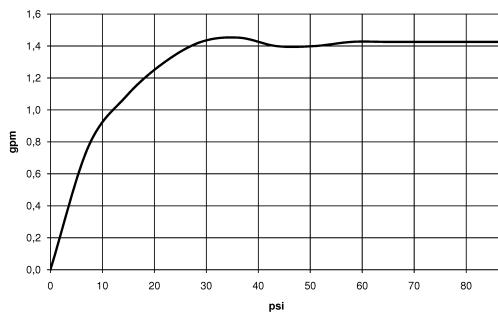

TARA ULTRA Single-lever mixer Pull-down with spray function - Brushed Champagne (22kt Gold)

TARA ULTRA

33 870 875

- 240mm projection
- pivotable spout 360°
- Optional swivel limiter available with swivel limiter set 12 823 970 90
- laminar and spray flow
- height of mixer 500 mm
- height up to laminar flow regulator 240 mm
- hole diameter 35 mm
- 2 x pressure hose with 3/8" cap nut
- 1800 mm metal shower hose
- sprayface with anti-scaling system
- max. flow 5.7 l/min at 3 bar flow pressure
- lead-free
- This product can help a building meet the requirements of Green Building Rating Systems, e.g. LEED®, BREEAM®, DGNB

Intrinsic protection against back flow.

Push button locks into spray mode when pressed. To switch back to laminar flow the water must be turned off.

	Brushed Champagne (22kt Gold)	33 870 875-46 0010
	Chrome	33 870 875-00 0010
	Brushed Platinum	33 870 875-06 0010
	Platinum	33 870 875-08 0010
	Durabress (23kt Gold)	33 870 875-09 0010
	Dark Chrome	33 870 875-19 0010
	Brushed Durabress (23kt Gold)	33 870 875-28 0010
	Matte Black	33 870 875-33 0010
	Champagne (22kt Gold)	33 870 875-47 0010
	Brushed Chrome	33 870 875-93 0010
	Brushed Dark Platinum	33 870 875-99 0010

Recommended miscellaneous

Swivel limitation set - 12 823 970 90

Recommended miscellaneous

AIR SWITCH Control button - 10 713 970-46
Brushed Champagne (22kt Gold)

Recommended miscellaneous

Dispenser without rosette - 82 424 970-46
Brushed Champagne (22kt Gold)

33 870 875

mm [inches]

Flow rate chart

Codes & Standards

ADA

ASME
A112.18.1/CSA
B125.1

California Energy
Commission
(CEC)

NSF/ANSI 372