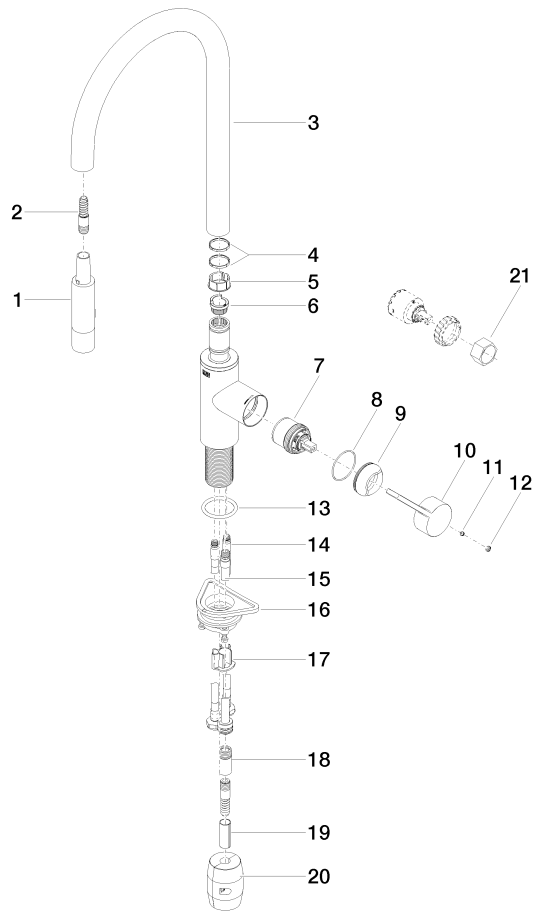

TARA ULTRA Single-lever mixer Pull-down with spray function - Brushed Champagne (22kt Gold)

TARA ULTRA

33 870 875

- 240mm projection
- pivotable spout 360°
- Optional swivel limiter available with swivel limiter set 12 823 970 90
- laminar and spray flow
- height of mixer 500 mm
- height up to laminar flow regulator 240 mm
- hole diameter 35 mm
- 2 x pressure hose with 3/8" cap nut
- 1800 mm metal shower hose
- sprayface with anti-scaling system
- max. flow 5.7 l/min at 3 bar flow pressure
- lead-free
- This product can help a building meet the requirements of Green Building Rating Systems, e.g. LEED®, BREEAM®, DGNB

33 870 875

mm [inches]

Flow rate chart

Codes & Standards

ADA

ASME
A112.18.1/CSA
B125.1

California Energy
Commission
(CEC)

NSF/ANSI 372

NSF/ANSI/CAN
61

TARA ULTRA Single-lever mixer Pull-down with spray function - Brushed
Champagne (22kt Gold)

TARA ULTRA

33 870 875

Certificates

IAPMO_N-4976 (2). IAPMO_6397 (1).

33 870 875

TARA ULTRA Single-lever mixer Pull-down with spray function - Brushed
Champagne (22kt Gold)

TARA ULTRA

33 870 875

Spare parts list

No.	Item Number	Name	Quantity used	Delivery time
1	90 12 11 148 00-46	shower	1	-
Spare part can no longer be ordered, please order the replacement item				
2	04 30 02 120 00-85	hose	1	30
3	90 28 22 304 00-46	spout	1	30
4	09 28 10 160 90	ring	2	2
5	09 18 40 186 90	sleeve	1	2
6	09 30 11 203 90	ring	1	2
7	90 15 05 064 05 90	cartridge	1	2
8	09 14 10 190 90	seal	1	2
9	09 28 30 030-46	cover	1	60
10	09 20 87 020-46	handle	1	30
11	90 31 11 063 00 90	pin	1	2
12	90 31 20 087 00-46	plug	1	30
13	09 14 10 036 90	seal	1	2
14	04 30 04 103 00 90	hose	2	2
15	04 28 20 067 00 90	pipe	1	2
16	04 30 11 040 00 90	fixing set	1	2
17	09 20 93 056 90	insert	1	2
18	90 24 03 253 01 90	adaptor	1	2
19	09 30 03 038 90	hose	1	2
20	04 21 50 010 00 90	accessories	1	2
21	90 30 09 031 00 90	key	1	2