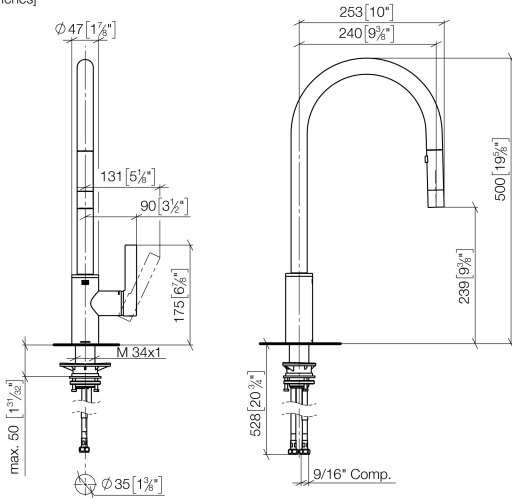

TARA ULTRA Single-lever mixer Pull-down with spray function - Champagne (22kt Gold)

TARA ULTRA

33 870 875

- 240mm projection
- pivotable spout 360°
- Optional swivel limiter available with swivel limiter set 12 823 970 90
- laminar and spray flow
- height of mixer 500 mm
- height up to laminar flow regulator 240 mm
- hole diameter 35 mm
- 2 x pressure hose with 3/8" cap nut
- 1800 mm metal shower hose
- sprayface with anti-scaling system
- max. flow 5.7 l/min at 3 bar flow pressure
- lead-free
- This product can help a building meet the requirements of Green Building Rating Systems, e.g. LEED®, BREEAM®, DGNB

82 424 970-47

33 870 875
mm [inches]

Flow rate chart

Codes & Standards

ADA

ASME
A112.18.1/CSA
B125.1

California Energy
Commission
(CEC)

NSF/ANSI 372

NSF/ANSI/CAN
61

TARA ULTRA Single-lever mixer Pull-down with spray function - Champagne
(22kt Gold)

TARA ULTRA

33 870 875

Certificates

IAPMO_N-4976 (2). IAPMO_6397 (1).

33 870 875

TARA ULTRA Single-lever mixer Pull-down with spray function - Champagne (22kt Gold)

TARA ULTRA

33 870 875

Spare parts list

No.	Item Number	Name	Quantity used	Delivery time
1	90 12 11 148 00-47	shower	1	-
Spare part can no longer be ordered, please order the replacement item				
2	04 30 02 120 00-85	hose	1	30
3	90 28 22 304 00-47	spout	1	30
4	09 28 10 160 90	ring	2	2
5	09 18 40 186 90	sleeve	1	2
6	09 30 11 203 90	ring	1	2
7	90 15 05 064 05 90	cartridge	1	2
8	09 14 10 190 90	seal	1	2
9	09 28 30 030-47	cover	1	60
10	09 20 87 020-47	handle	1	30
11	90 31 11 063 00 90	pin	1	2
12	90 31 20 087 00-47	plug	1	30
13	09 14 10 036 90	seal	1	2
14	04 30 04 103 00 90	hose	2	2
15	04 28 20 067 00 90	pipe	1	2
16	04 30 11 040 00 90	fixing set	1	2
17	09 20 93 056 90	insert	1	2
18	90 24 03 253 01 90	adaptor	1	2
19	09 30 03 038 90	hose	1	2
20	04 21 50 010 00 90	accessories	1	2
21	90 30 09 031 00 90	key	1	2