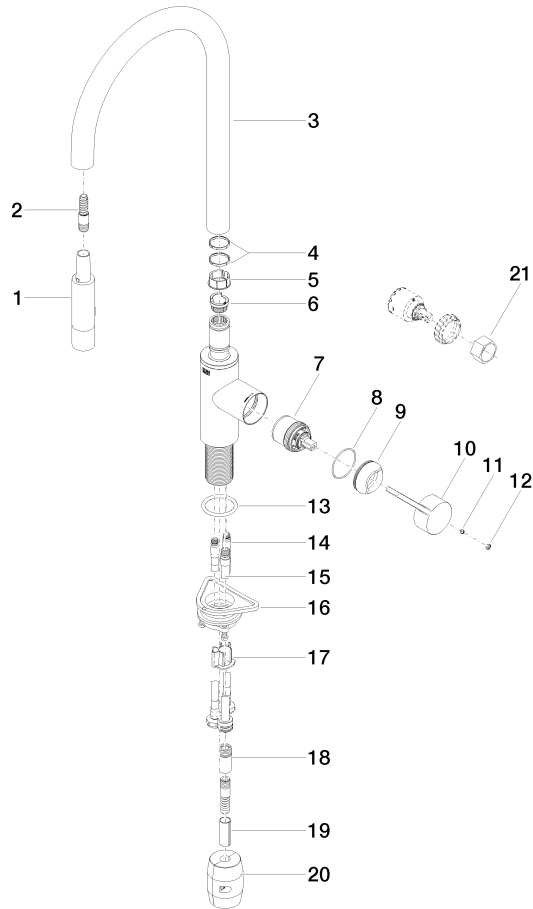

TARA ULTRA Single-lever mixer Pull-down with spray function - Champagne (22kt Gold)

TARA ULTRA

33 870 875

- 240mm projection
- pivotable spout 360°
- Optional swivel limiter available with swivel limiter set 12 823 970 90
- laminar and spray flow
- height of mixer 500 mm
- height up to laminar flow regulator 240 mm
- hole diameter 35 mm
- 2 x pressure hose with 3/8" cap nut
- 1800 mm metal shower hose
- sprayface with anti-scaling system
- max. flow 5.7 l/min at 3 bar flow pressure
- lead-free
- This product can help a building meet the requirements of Green Building Rating Systems, e.g. LEED®, BREEAM®, DGNB

82 424 970-47

33 870 875
mm [inches]

Flow rate chart

Codes & Standards

ADA

ASME
A112.18.1/CSA
B125.1

California Energy
Commission
(CEC)

NSF/ANSI 372

NSF/ANSI/CAN
61

TARA ULTRA Single-lever mixer Pull-down with spray function - Champagne
(22kt Gold)

TARA ULTRA

33 870 875

Certificates

IAPMO_N-4976 (2). IAPMO_6397 (1).

33 870 875

TARA ULTRA Single-lever mixer Pull-down with spray function - Champagne (22kt Gold)

TARA ULTRA

33 870 875

Spare parts list

No.	Item Number	Name	Quantity used	Delivery time
1	90 12 11 148 00-47	shower	1	-
Spare part can no longer be ordered, please order the replacement item				
2	04 30 02 120 00-85	hose	1	30
3	90 28 22 304 00-47	spout	1	30
4	09 28 10 160 90	ring	2	2
5	09 18 40 186 90	sleeve	1	2
6	09 30 11 203 90	ring	1	2
7	90 15 05 064 05 90	cartridge	1	2
8	09 14 10 190 90	seal	1	2
9	09 28 30 030-47	cover	1	60
10	09 20 87 020-47	handle	1	30
11	90 31 11 063 00 90	pin	1	2
12	90 31 20 087 00-47	plug	1	30
13	09 14 10 036 90	seal	1	2
14	04 30 04 103 00 90	hose	2	2
15	04 28 20 067 00 90	pipe	1	2
16	04 30 11 040 00 90	fixing set	1	2
17	09 20 93 056 90	insert	1	2
18	90 24 03 253 01 90	adaptor	1	2
19	09 30 03 038 90	hose	1	2
20	04 21 50 010 00 90	accessories	1	2
21	90 30 09 031 00 90	key	1	2