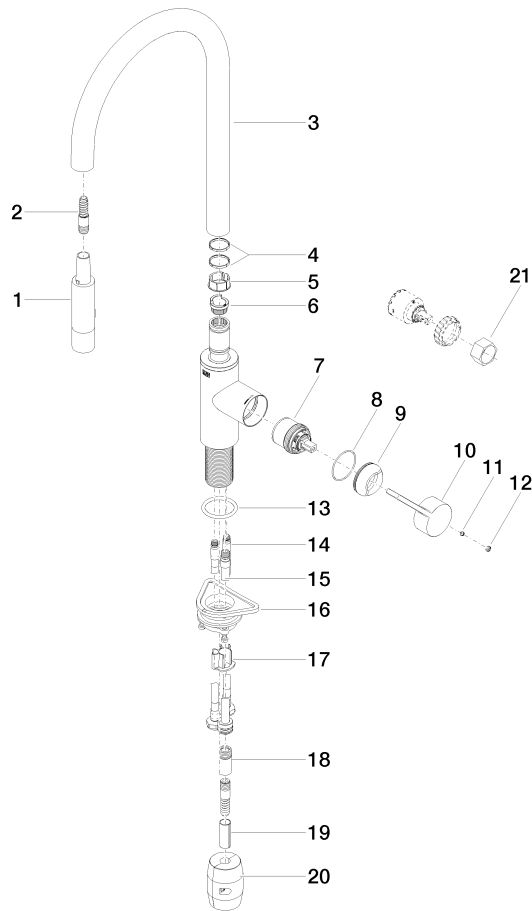

33 870 875

- 240mm projection
- pivotable spout 360°
- Optional swivel limiter available with swivel limiter set 12 823 970 90
- laminar and spray flow
- height of mixer 500 mm
- height up to laminar flow regulator 240 mm
- hole diameter 35 mm
- 2 x pressure hose with 3/8" cap nut
- 1800 mm metal shower hose
- sprayface with anti-scaling system
- max. flow 5.7 l/min at 3 bar flow pressure
- lead-free
- This product can help a building meet the requirements of Green Building Rating Systems, e.g. LEED®, BREEAM®, DGNB

10 713 970-93

33 870 875  
mm [inches]

**Flow rate chart**

**Codes & Standards**

ADA

ASME  
A112.18.1/CSA  
B125.1

California Energy  
Commission  
(CEC)

NSF/ANSI 372

NSF/ANSI/CAN  
61

TARA ULTRA Single-lever mixer Pull-down with spray function - Brushed  
Chrome

TARA ULTRA

---

33 870 875

Certificates

---

IAPMO\_N-4976 (2). IAPMO\_6397 (1).

### Spare parts list

No.	Item Number	Name	Quantity used	Delivery time
1	90 12 11 148 00-93	shower	1	20
2	04 30 02 120 00-85	hose	1	30
3	90 28 22 304 00-93	spout	1	20
4	09 28 10 160 90	ring	2	2
5	09 18 40 186 90	sleeve	1	2
6	09 30 11 203 90	ring	1	2
7	90 15 05 064 05 90	cartridge	1	2
8	09 14 10 190 90	seal	1	2
9	09 28 30 030-93	cover	1	60
10	09 20 87 020-93	handle	1	60
11	90 31 11 063 00 90	pin	1	2
12	90 31 20 087 00-93	plug	1	20
13	09 14 10 036 90	seal	1	2
14	04 30 04 103 00 90	hose	2	2
15	04 28 20 067 00 90	pipe	1	2
16	04 30 11 040 00 90	fixing set	1	2
17	09 20 93 056 90	insert	1	2
18	90 24 03 253 01 90	adaptor	1	2
19	09 30 03 038 90	hose	1	2
20	04 21 50 010 00 90	accessories	1	2
21	90 30 09 031 00 90	key	1	2