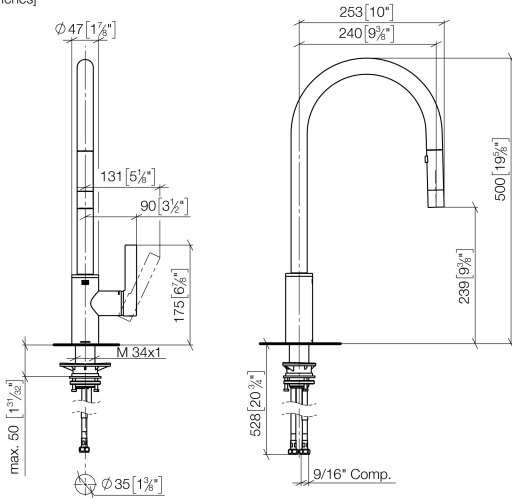

33 870 875

- 240mm projection
- pivotable spout 360°
- Optional swivel limiter available with swivel limiter set 12 823 970 90
- laminar and spray flow
- height of mixer 500 mm
- height up to laminar flow regulator 240 mm
- hole diameter 35 mm
- 2 x pressure hose with 3/8" cap nut
- 1800 mm metal shower hose
- sprayface with anti-scaling system
- max. flow 5.7 l/min at 3 bar flow pressure
- lead-free
- This product can help a building meet the requirements of Green Building Rating Systems, e.g. LEED®, BREEAM®, DGNB

**Recommended miscellaneous**

**Swivel limitation set -**

12 823 970 90

**Recommended miscellaneous**

**Dispenser without rosette -  
Brushed Chrome**

82 424 970-93

**Recommended miscellaneous**

**AIR SWITCH Control button -  
Brushed Chrome**

10 713 970-93

33 870 875  
mm [inches]

**Flow rate chart**

**Codes & Standards**

ADA

ASME  
A112.18.1/CSA  
B125.1

California Energy  
Commission  
(CEC)

NSF/ANSI 372

### Spare parts list

No.	Item Number	Name	Quantity used	Delivery time
1	90 12 11 148 00-93	shower	1	20
2	04 30 02 120 00-85	hose	1	30
3	90 28 22 304 00-93	spout	1	20
4	09 28 10 160 90	ring	2	2
5	09 18 40 186 90	sleeve	1	2
6	09 30 11 203 90	ring	1	2
7	90 15 05 064 05 90	cartridge	1	2
8	09 14 10 190 90	seal	1	2
9	09 28 30 030-93	cover	1	60
10	09 20 87 020-93	handle	1	60
11	90 31 11 063 00 90	pin	1	2
12	90 31 20 087 00-93	plug	1	20
13	09 14 10 036 90	seal	1	2
14	04 30 04 103 00 90	hose	2	2
15	04 28 20 067 00 90	pipe	1	2
16	04 30 11 040 00 90	fixing set	1	2
17	09 20 93 056 90	insert	1	2
18	90 24 03 253 01 90	adaptor	1	2
19	09 30 03 038 90	hose	1	2
20	04 21 50 010 00 90	accessories	1	2
21	90 30 09 031 00 90	key	1	2