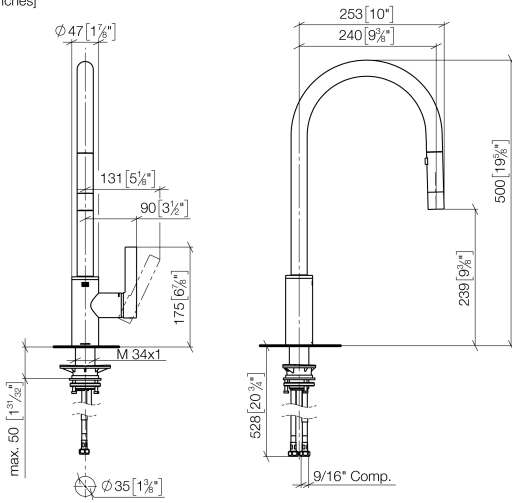

33 870 875

- 240mm projection
- pivotable spout 360°
- Optional swivel limiter available with swivel limiter set 12 823 970 90
- laminar and spray flow
- height of mixer 500 mm
- height up to laminar flow regulator 240 mm
- hole diameter 35 mm
- 2 x pressure hose with 3/8" cap nut
- 1800 mm metal shower hose
- sprayface with anti-scaling system
- max. flow 5.7 l/min at 3 bar flow pressure
- lead-free
- This product can help a building meet the requirements of Green Building Rating Systems, e.g. LEED®, BREEAM®, DGNB

Intrinsic protection against back flow.

Push button locks into spray mode when pressed. To switch back to laminar flow the water must be turned off.

	Brushed Dark Platinum	33 870 875-99 0010
	Chrome	33 870 875-00 0010
	Brushed Platinum	33 870 875-06 0010
	Platinum	33 870 875-08 0010
	Durabrace (23kt Gold)	33 870 875-09 0010
	Dark Chrome	33 870 875-19 0010
	Brushed Durabrace (23kt Gold)	33 870 875-28 0010
	Matte Black	33 870 875-33 0010
	Brushed Champagne (22kt Gold)	33 870 875-46 0010
	Champagne (22kt Gold)	33 870 875-47 0010
	Brushed Chrome	33 870 875-93 0010

Recommended miscellaneous

	Dispenser without rosette - Brushed Dark Platinum	82 424 970-99
--	--	---------------

33 870 875

mm [inches]

Flow rate chart

Codes & Standards

ADA

ASME
A112.18.1/CSA
B125.1