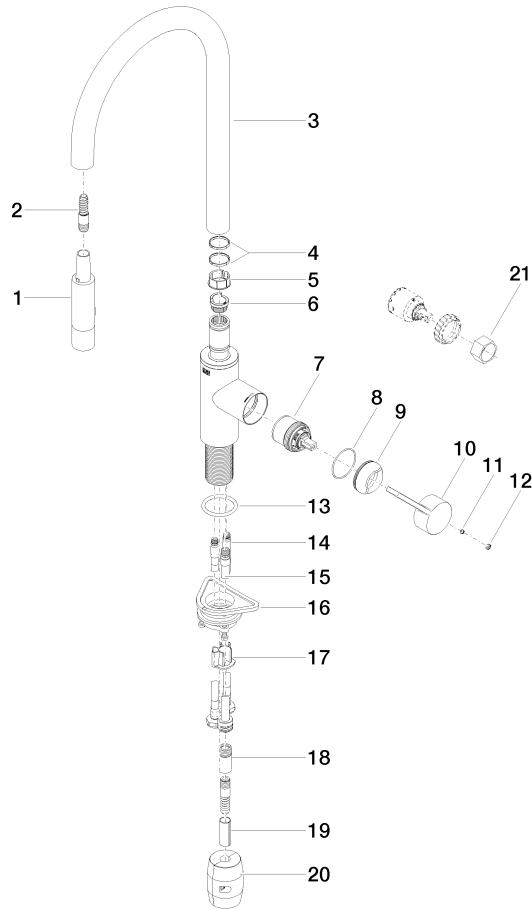

33 870 875

- 240mm projection
- pivotable spout 360°
- Optional swivel limiter available with swivel limiter set 12 823 970 90
- laminar and spray flow
- height of mixer 500 mm
- height up to laminar flow regulator 240 mm
- hole diameter 35 mm
- 2 x pressure hose with 3/8" cap nut
- 1800 mm metal shower hose
- sprayface with anti-scaling system
- max. flow 5.7 l/min at 3 bar flow pressure
- lead-free
- This product can help a building meet the requirements of Green Building Rating Systems, e.g. LEED®, BREEAM®, DGNB

Recommended miscellaneous

	Dispenser without rosette - Brushed Dark Platinum	82 424 970-99
--	--	---------------

33 870 875

mm [inches]

Flow rate chart

Codes & Standards

ADA

ASME
A112.18.1/CSA
B125.1

California Energy
Commission
(CEC)

NSF/ANSI 372

NSF/ANSI/CAN
61

TARA ULTRA Single-lever mixer Pull-down with spray function - Brushed Dark
Platinum

TARA ULTRA

33 870 875

Certificates

IAPMO_4976 (5). IAPMO_N-4976 (2). IAPMO_6397 (1).

33 870 875

Spare parts list

No.	Item Number	Name	Quantity used	Delivery time
1	90 12 11 148 00-99	shower	1	30
2	04 30 02 120 00-85	hose	1	30
3	90 28 22 304 00-99	spout	1	30
4	09 28 10 160 90	ring	2	2
5	09 18 40 186 90	sleeve	1	2
6	09 30 11 203 90	ring	1	2
7	90 15 05 064 05 90	cartridge	1	2
8	09 14 10 190 90	seal	1	2
9	09 28 30 030-99	cover	1	30
10	09 20 87 020-99	handle	1	30
11	90 31 11 063 00 90	pin	1	2
12	90 31 20 087 00-99	plug	1	30
13	09 14 10 036 90	seal	1	2
14	04 30 04 103 00 90	hose	2	2
15	04 28 20 067 00 90	pipe	1	2
16	04 30 11 040 00 90	fixing set	1	2
17	09 20 93 056 90	insert	1	2
18	90 24 03 253 01 90	adaptor	1	2
19	09 30 03 038 90	hose	1	2
20	04 21 50 010 00 90	accessories	1	2
21	90 30 09 031 00 90	key	1	2