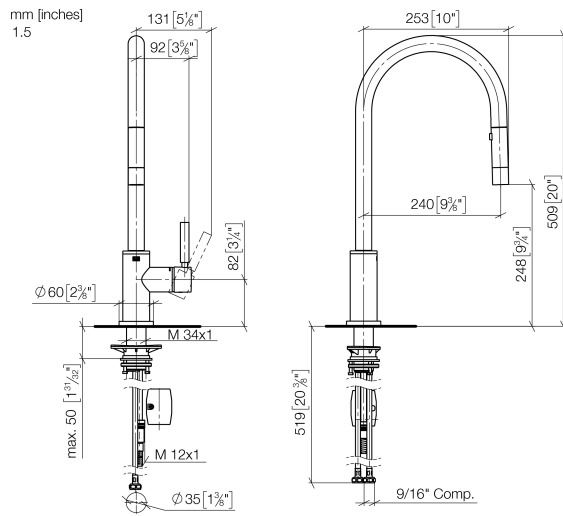

33 870 888

Flow rate chart