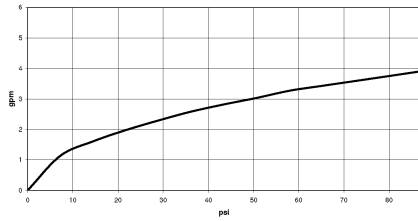

Codes & Standards

California Energy
Commission
(CEC)