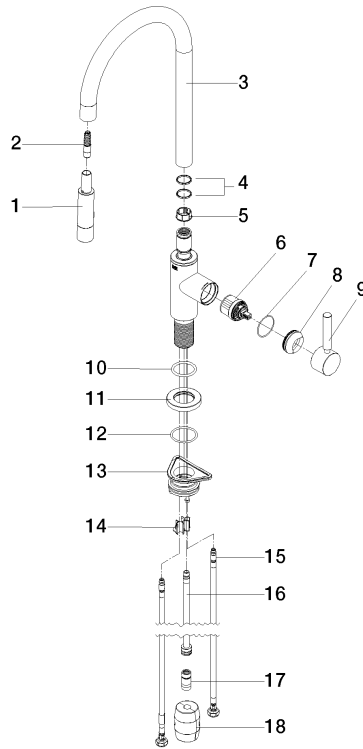

33 870 888

- 240mm projection
- pivotable spout 360°
- Optional swivel limiter available with swivel limiter set 12 823 970 90
- laminar and spray flow
- height of mixer 509 mm
- height up to laminar flow regulator 248 mm
- hole diameter 35 mm
- 2 x pressure hose with 3/8" cap nut
- 1800 mm metal shower hose
- sprayface with anti-scaling system
- max. flow 5.7 l/min at 3 bar flow pressure
- lead-free
- This product can help a building meet the requirements of Green Building Rating Systems, e.g. LEED®, BREEAM®, DGNB

# TARA Single-lever mixer Pull-down with spray function - Durabrass (23kt Gold)

TARA

33 870 888

## Spare parts list

No.	Item Number	Name	Quantity used	Delivery time
1	90 12 11 148 00-09	shower	1	-
Spare part can no longer be ordered, please order the replacement item				
2	04 30 02 120 00-85	hose	1	30
3	90 28 22 304 00-09	spout	1	40
4	09 28 10 160 90	ring	2	2
5	09 18 40 186 90	sleeve	1	2
6	90 15 05 064 05 90	cartridge	1	2
7	09 14 10 190 90	seal	1	2
8	09 28 30 030-09	cover	1	40
9	90 20 66 027 00-09	handle	1	40
10	09 14 10 036 90	seal	1	2
11	90 27 22 047 00-09	rosette	1	-
Spare part can no longer be ordered, please order the replacement item				
12	09 14 10 050 90	seal	1	2
13	04 30 11 040 00 90	fixing set	1	2
14	09 20 93 056 90	insert	1	2
15	04 30 04 103 00 90	hose	2	2
16	04 28 20 067 00 90	pipe	1	2
17	90 24 03 253 01 90	adaptor	1	2
18	04 21 50 010 00 90	accessories	1	2