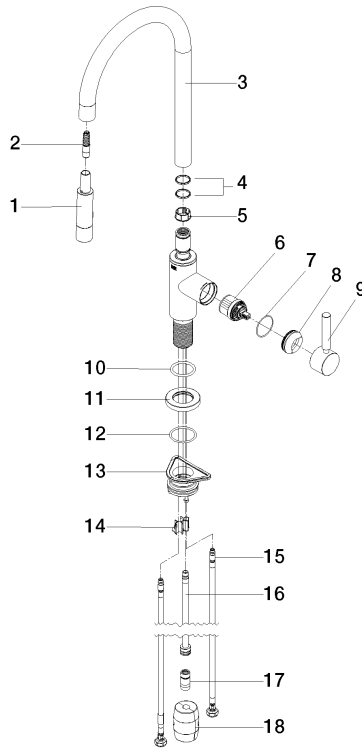

TARA Single-lever mixer Pull-down with spray function - Brushed Durabronz (23kt Gold)

TARA

33 870 888

- 240mm projection
- pivotable spout 360°
- Optional swivel limiter available with swivel limiter set 12 823 970 90
- laminar and spray flow
- height of mixer 509 mm
- height up to laminar flow regulator 248 mm
- hole diameter 35 mm
- 2 x pressure hose with 3/8" cap nut
- 1800 mm metal shower hose
- sprayface with anti-scaling system
- max. flow 5.7 l/min at 3 bar flow pressure
- lead-free
- This product can help a building meet the requirements of Green Building Rating Systems, e.g. LEED®, BREEAM®, DGNB

TARA Single-lever mixer Pull-down with spray function - Brushed Durabronz (23kt Gold)

TARA

33 870 888

mm [inches]
1.5

Flow rate chart

Codes & Standards

California Energy
Commission
(CEC)

33 870 888

Spare parts list

No.	Item Number	Name	Quantity used	Delivery time
1	90 12 11 148 00-28	shower	1	20
2	04 30 02 120 00-85	hose	1	30
3	90 28 22 304 00-28	spout	1	20
4	09 28 10 160 90	ring	2	2
5	09 18 40 186 90	sleeve	1	2
6	90 15 05 064 05 90	cartridge	1	2
7	09 14 10 190 90	seal	1	2
8	09 28 30 030-28	cover	1	20
9	90 20 66 027 00-28	handle	1	20
10	09 14 10 036 90	seal	1	2
11	90 27 22 047 00-28	rosette	1	-
Spare part can no longer be ordered, please order the replacement item				
12	09 14 10 050 90	seal	1	2
13	04 30 11 040 00 90	fixing set	1	2
14	09 20 93 056 90	insert	1	2
15	04 30 04 103 00 90	hose	2	2
16	04 28 20 067 00 90	pipe	1	2
17	90 24 03 253 01 90	adaptor	1	2
18	04 21 50 010 00 90	accessories	1	2