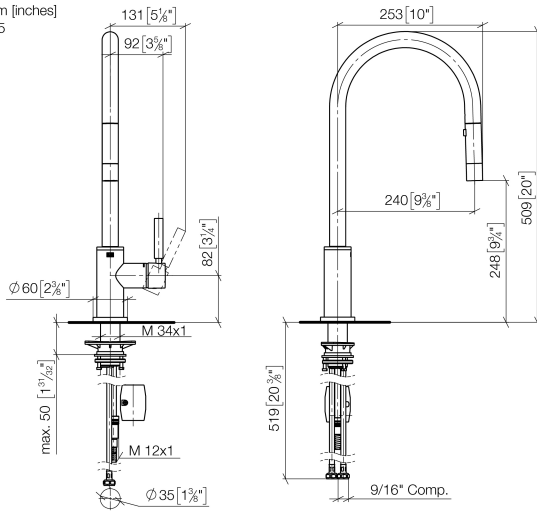

TARA Single-lever mixer Pull-down with spray function - Brushed Durabronz (23kt Gold)

TARA

33 870 888

- 240mm projection
- pivotable spout 360°
- Optional swivel limiter available with swivel limiter set 12 823 970 90
- laminar and spray flow
- height of mixer 509 mm
- height up to laminar flow regulator 248 mm
- hole diameter 35 mm
- 2 x pressure hose with 3/8" cap nut
- 1800 mm metal shower hose
- sprayface with anti-scaling system
- max. flow 5.7 l/min at 3 bar flow pressure
- lead-free
- This product can help a building meet the requirements of Green Building Rating Systems, e.g. LEED®, BREEAM®, DGNB

TARA Single-lever mixer Pull-down with spray function - Brushed Durabronz (23kt Gold)

TARA

33 870 888

mm [inches]
1.5

Flow rate chart

Codes & Standards

California Energy
Commission
(CEC)

33 870 888

Spare parts list

No.	Item Number	Name	Quantity used	Delivery time
1	90 12 11 148 00-28	shower	1	20
2	04 30 02 120 00-85	hose	1	30
3	90 28 22 304 00-28	spout	1	20
4	09 28 10 160 90	ring	2	2
5	09 18 40 186 90	sleeve	1	2
6	90 15 05 064 05 90	cartridge	1	2
7	09 14 10 190 90	seal	1	2
8	09 28 30 030-28	cover	1	20
9	90 20 66 027 00-28	handle	1	20
10	09 14 10 036 90	seal	1	2
11	90 27 22 047 00-28	rosette	1	-
Spare part can no longer be ordered, please order the replacement item				
12	09 14 10 050 90	seal	1	2
13	04 30 11 040 00 90	fixing set	1	2
14	09 20 93 056 90	insert	1	2
15	04 30 04 103 00 90	hose	2	2
16	04 28 20 067 00 90	pipe	1	2
17	90 24 03 253 01 90	adaptor	1	2
18	04 21 50 010 00 90	accessories	1	2