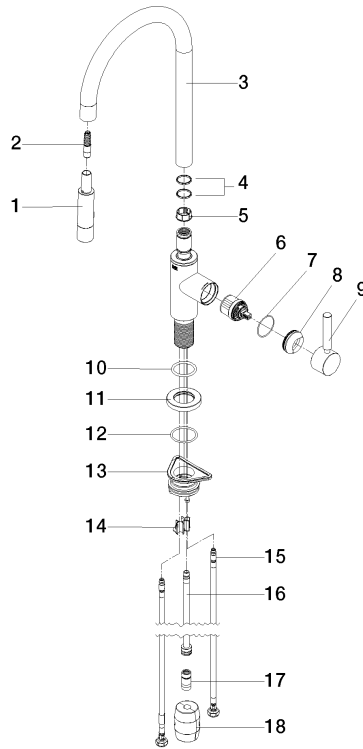

TARA Single-lever mixer Pull-down with spray function - Brushed Champagne (22kt Gold)

TARA

33 870 888

- 240mm projection
- pivotable spout 360°
- Optional swivel limiter available with swivel limiter set 12 823 970 90
- laminar and spray flow
- height of mixer 509 mm
- height up to laminar flow regulator 248 mm
- hole diameter 35 mm
- 2 x pressure hose with 3/8" cap nut
- 1800 mm metal shower hose
- sprayface with anti-scaling system
- max. flow 5.7 l/min at 3 bar flow pressure
- lead-free
- This product can help a building meet the requirements of Green Building Rating Systems, e.g. LEED®, BREEAM®, DGNB

TARA Single-lever mixer Pull-down with spray function - Brushed Champagne (22kt Gold)

TARA

33 870 888

mm [inches]
1.5

Flow rate chart

Codes & Standards

California Energy
Commission
(CEC)

33 870 888

TARA Single-lever mixer Pull-down with spray function - Brushed Champagne (22kt Gold)

TARA

33 870 888

Spare parts list

No.	Item Number	Name	Quantity used	Delivery time
1	90 12 11 148 00-46	shower	1	-
Spare part can no longer be ordered, please order the replacement item				
2	04 30 02 120 00-85	hose	1	30
3	90 28 22 304 00-46	spout	1	30
4	09 28 10 160 90	ring	2	2
5	09 18 40 186 90	sleeve	1	2
6	90 15 05 064 05 90	cartridge	1	2
7	09 14 10 190 90	seal	1	2
8	09 28 30 030-46	cover	1	60
9	90 20 66 027 00-46	handle	1	30
10	09 14 10 036 90	seal	1	2
11	90 27 22 047 00-46	rosette	1	-
Spare part can no longer be ordered, please order the replacement item				
12	09 14 10 050 90	seal	1	2
13	04 30 11 040 00 90	fixing set	1	2
14	09 20 93 056 90	insert	1	2
15	04 30 04 103 00 90	hose	2	2
16	04 28 20 067 00 90	pipe	1	2
17	90 24 03 253 01 90	adaptor	1	2
18	04 21 50 010 00 90	accessories	1	2