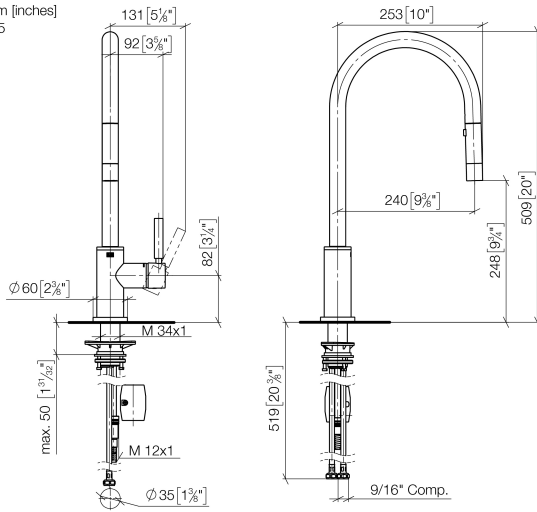

TARA Single-lever mixer Pull-down with spray function - Brushed Champagne (22kt Gold)

TARA

33 870 888

- 240mm projection
- pivotable spout 360°
- Optional swivel limiter available with swivel limiter set 12 823 970 90
- laminar and spray flow
- height of mixer 509 mm
- height up to laminar flow regulator 248 mm
- hole diameter 35 mm
- 2 x pressure hose with 3/8" cap nut
- 1800 mm metal shower hose
- sprayface with anti-scaling system
- max. flow 5.7 l/min at 3 bar flow pressure
- lead-free
- This product can help a building meet the requirements of Green Building Rating Systems, e.g. LEED®, BREEAM®, DGNB

Recommended miscellaneous

Swivel limitation set - 12 823 970 90

Recommended miscellaneous

AIR SWITCH Control button - 10 713 970-46
Brushed Champagne (22kt Gold)

Recommended miscellaneous

Dispenser with rosette - Brushed Champagne (22kt Gold) 82 444 970-46

TARA Single-lever mixer Pull-down with spray function - Brushed Champagne (22kt Gold)

TARA

33 870 888

mm [inches]
1.5

Flow rate chart

Codes & Standards

California Energy
Commission
(CEC)

33 870 888

TARA Single-lever mixer Pull-down with spray function - Brushed Champagne (22kt Gold)

TARA

33 870 888

Spare parts list

No.	Item Number	Name	Quantity used	Delivery time
1	90 12 11 148 00-46	shower	1	-
Spare part can no longer be ordered, please order the replacement item				
2	04 30 02 120 00-85	hose	1	30
3	90 28 22 304 00-46	spout	1	30
4	09 28 10 160 90	ring	2	2
5	09 18 40 186 90	sleeve	1	2
6	90 15 05 064 05 90	cartridge	1	2
7	09 14 10 190 90	seal	1	2
8	09 28 30 030-46	cover	1	60
9	90 20 66 027 00-46	handle	1	30
10	09 14 10 036 90	seal	1	2
11	90 27 22 047 00-46	rosette	1	-
Spare part can no longer be ordered, please order the replacement item				
12	09 14 10 050 90	seal	1	2
13	04 30 11 040 00 90	fixing set	1	2
14	09 20 93 056 90	insert	1	2
15	04 30 04 103 00 90	hose	2	2
16	04 28 20 067 00 90	pipe	1	2
17	90 24 03 253 01 90	adaptor	1	2
18	04 21 50 010 00 90	accessories	1	2