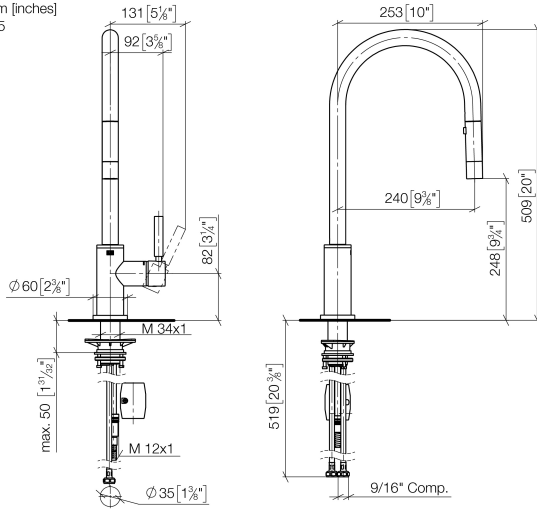

TARA Single-lever mixer Pull-down with spray function - Champagne (22kt Gold)

TARA

33 870 888

- 240mm projection
- pivotable spout 360°
- Optional swivel limiter available with swivel limiter set 12 823 970 90
- laminar and spray flow
- height of mixer 509 mm
- height up to laminar flow regulator 248 mm
- hole diameter 35 mm
- 2 x pressure hose with 3/8" cap nut
- 1800 mm metal shower hose
- sprayface with anti-scaling system
- max. flow 5.7 l/min at 3 bar flow pressure
- lead-free
- This product can help a building meet the requirements of Green Building Rating Systems, e.g. LEED®, BREEAM®, DGNB

10 713 970-47

TARA Single-lever mixer Pull-down with spray function - Champagne (22kt Gold)

TARA

33 870 888

mm [inches]
1.5

Flow rate chart

Codes & Standards

California Energy
Commission
(CEC)

33 870 888

TARA Single-lever mixer Pull-down with spray function - Champagne (22kt Gold)

TARA

33 870 888

Spare parts list

No.	Item Number	Name	Quantity used	Delivery time
1	90 12 11 148 00-47	shower	1	-
Spare part can no longer be ordered, please order the replacement item				
2	04 30 02 120 00-85	hose	1	30
3	90 28 22 304 00-47	spout	1	30
4	09 28 10 160 90	ring	2	2
5	09 18 40 186 90	sleeve	1	2
6	90 15 05 064 05 90	cartridge	1	2
7	09 14 10 190 90	seal	1	2
8	09 28 30 030-47	cover	1	60
9	90 20 66 027 00-47	handle	1	30
10	09 14 10 036 90	seal	1	2
11	90 27 22 047 00-47	rosette	1	-
Spare part can no longer be ordered, please order the replacement item				
12	09 14 10 050 90	seal	1	2
13	04 30 11 040 00 90	fixing set	1	2
14	09 20 93 056 90	insert	1	2
15	04 30 04 103 00 90	hose	2	2
16	04 28 20 067 00 90	pipe	1	2
17	90 24 03 253 01 90	adaptor	1	2
18	04 21 50 010 00 90	accessories	1	2