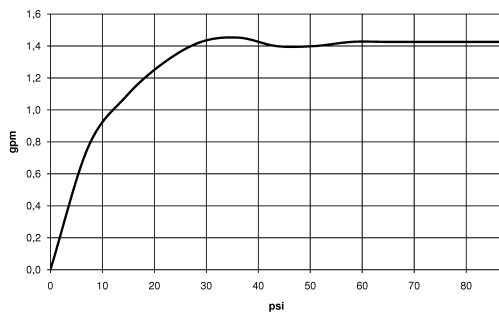

33 870 895

- 240mm projection
- pivotable spout 360°
- Optional swivel limiter available with swivel limiter set 12 821 970 90
- laminar and spray flow
- height of mixer 444 mm
- height up to laminar flow regulator 240 mm
- hole diameter 35 mm
- 2 x pressure hose with 3/8" cap nut
- 1800 mm metal shower hose
- sprayface with anti-scaling system
- max. flow 5.7 l/min at 3 bar flow pressure
- lead-free
- This product can help a building meet the requirements of Green Building Rating Systems, e.g. LEED®, BREEAM®, DGNB

**Recommended miscellaneous**

**Swivel limitation set -** 12 821 970 90

**Recommended miscellaneous**

**AIR SWITCH Control button - Platinum** 10 713 970-08

**Recommended miscellaneous**

**Dispenser without rosette - Platinum** 82 424 970-08

33 870 895

**Flow rate chart**

**Codes & Standards**

ADA

ASME  
A112.18.1/CSA  
B125.1

California Energy  
Commission  
(CEC)

NSF/ANSI 372

NSF/ANSI/CAN  
61