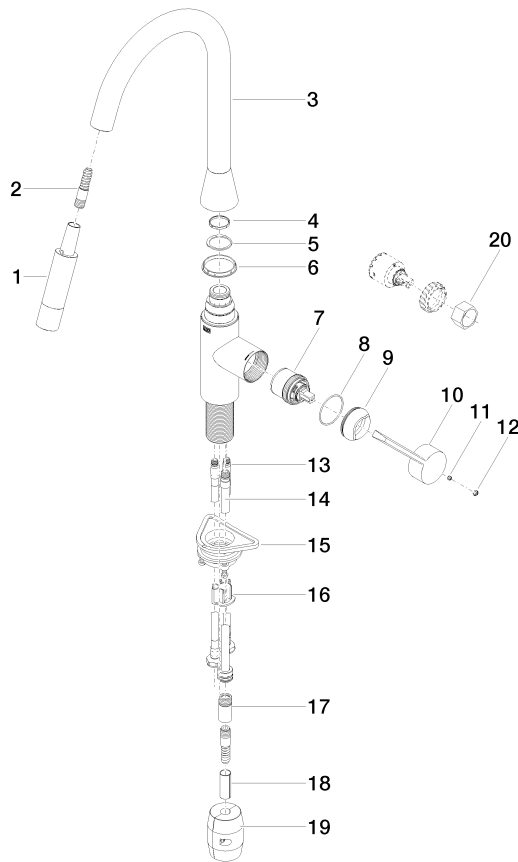

33 870 895

- 240mm projection
- pivotable spout 360°
- Optional swivel limiter available with swivel limiter set 12 821 970 90
- laminar and spray flow
- height of mixer 444 mm
- height up to laminar flow regulator 240 mm
- hole diameter 35 mm
- 2 x pressure hose with 3/8" cap nut
- 1800 mm metal shower hose
- sprayface with anti-scaling system
- max. flow 5.7 l/min at 3 bar flow pressure
- lead-free
- This product can help a building meet the requirements of Green Building Rating Systems, e.g. LEED®, BREEAM®, DGNB

33 870 895

**Flow rate chart**

**Codes & Standards**

ADA

ASME  
A112.18.1/CSA  
B125.1

California Energy  
Commission  
(CEC)

NSF/ANSI 372

NSF/ANSI/CAN  
61

## SYNC Single-lever mixer Pull-down with spray function - Platinum

---

SYNC

33 870 895

### Spare parts list

No.	Item Number	Name	Quantity used	Delivery time
1	90 12 11 148 00-08	shower	1	40
2	04 30 02 120 00-85	hose	1	30
3	90 28 22 302 00-08	spout	1	40
4	09 28 10 160 90	ring	1	2
5	09 28 10 162 90	ring	1	2
6	09 28 10 161 90	ring	1	2
7	90 15 05 064 02 90	cartridge	1	2
8	09 14 10 190 90	seal	1	2
9	09 28 30 030-08	cover	1	40
10	09 20 89 020-08	handle	1	40
11	90 31 11 063 00 90	pin	1	2
12	90 31 20 087 00-08	plug	1	40
13	04 30 04 103 00 90	hose	1	2
14	04 28 20 067 00 90	pipe	1	2
15	04 30 11 040 00 90	fixing set	2	2
16	09 20 93 056 90	insert	1	2
17	90 24 03 253 01 90	adaptor	1	2
18	09 30 03 038 90	hose	1	2
19	04 21 50 010 00 90	accessories	1	2
20	90 30 09 031 00 90	key	1	2