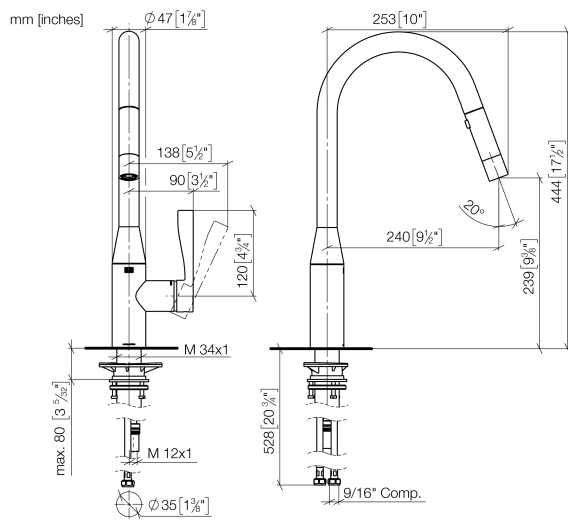

33 870 895

- 240mm projection
- pivotable spout 360°
- Optional swivel limiter available with swivel limiter set 12 821 970 90
- laminar and spray flow
- height of mixer 444 mm
- height up to laminar flow regulator 240 mm
- hole diameter 35 mm
- 2 x pressure hose with 3/8" cap nut
- 1800 mm metal shower hose
- sprayface with anti-scaling system
- max. flow 5.7 l/min at 3 bar flow pressure
- lead-free
- This product can help a building meet the requirements of Green Building Rating Systems, e.g. LEED®, BREEAM®, DGNB

Intrinsic protection against back flow.

Push button locks into spray mode when pressed. To switch back to laminar flow the water must be turned off.

	Durabronss (23kt Gold)	33 870 895-09 0010
	Chrome	33 870 895-00 0010
	Brushed Platinum	33 870 895-06 0010
	Platinum	33 870 895-08 0010
	Dark Chrome	33 870 895-19 0010
	Brushed Durabronss (23kt Gold)	33 870 895-28 0010
	Matte Black	33 870 895-33 0010
	Brushed Champagne (22kt Gold)	33 870 895-46 0010
	Champagne (22kt Gold)	33 870 895-47 0010
	Brushed Chrome	33 870 895-93 0010
	Brushed Dark Platinum	33 870 895-99 0010

33 870 895

**Flow rate chart**

**Codes & Standards**

ADA

ASME  
A112.18.1/CSA  
B125.1

California Energy  
Commission  
(CEC)

NSF/ANSI 372

NSF/ANSI/CAN  
61

SYNC Single-lever mixer Pull-down with spray function - Durabronss (23kt Gold)

---

SYNC

33 870 895

Certificates

---

IAPMO\_N-4976 (2). IAPMO\_6397 (1).

33 870 895