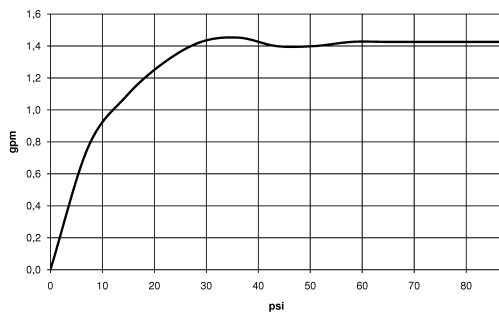

33 870 895

- 240mm projection
- pivotable spout 360°
- Optional swivel limiter available with swivel limiter set 12 821 970 90
- laminar and spray flow
- height of mixer 444 mm
- height up to laminar flow regulator 240 mm
- hole diameter 35 mm
- 2 x pressure hose with 3/8" cap nut
- 1800 mm metal shower hose
- sprayface with anti-scaling system
- max. flow 5.7 l/min at 3 bar flow pressure
- lead-free
- This product can help a building meet the requirements of Green Building Rating Systems, e.g. LEED®, BREEAM®, DGNB

Intrinsic protection against back flow.

Push button locks into spray mode when pressed. To switch back to laminar flow the water must be turned off.

	Durabronss (23kt Gold)	33 870 895-09 0010
	Chrome	33 870 895-00 0010
	Brushed Platinum	33 870 895-06 0010
	Platinum	33 870 895-08 0010
	Dark Chrome	33 870 895-19 0010
	Brushed Durabronss (23kt Gold)	33 870 895-28 0010
	Matte Black	33 870 895-33 0010
	Brushed Champagne (22kt Gold)	33 870 895-46 0010
	Champagne (22kt Gold)	33 870 895-47 0010
	Brushed Chrome	33 870 895-93 0010
	Brushed Dark Platinum	33 870 895-99 0010

**Recommended miscellaneous**

**Swivel limitation set -** 12 821 970 90

**Recommended miscellaneous**

**Dispenser without rosette - Durabronss (23kt Gold)** 82 424 970-09

**Recommended miscellaneous**

**AIR SWITCH Control button - Durabronss (23kt Gold)** 10 713 970-09

33 870 895

**Flow rate chart**

**Codes & Standards**

ADA

ASME  
A112.18.1/CSA  
B125.1

California Energy  
Commission  
(CEC)

NSF/ANSI 372

NSF/ANSI/CAN  
61