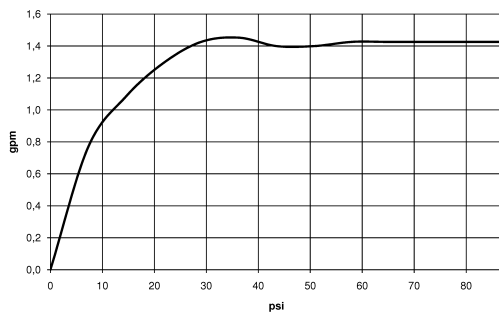

**SYNC Single-lever mixer Pull-down with spray function - Brushed Durabronz (23kt Gold)**

SYNC

33 870 895

- 240mm projection
- pivotable spout 360°
- Optional swivel limiter available with swivel limiter set 12 821 970 90
- laminar and spray flow
- height of mixer 444 mm
- height up to laminar flow regulator 240 mm
- hole diameter 35 mm
- 2 x pressure hose with 3/8" cap nut
- 1800 mm metal shower hose
- sprayface with anti-scaling system
- max. flow 5.7 l/min at 3 bar flow pressure
- lead-free
- This product can help a building meet the requirements of Green Building Rating Systems, e.g. LEED®, BREEAM®, DGNB

**Recommended miscellaneous**

**Swivel limitation set -** 12 821 970 90

**Recommended miscellaneous**

**AIR SWITCH Control button -  
Brushed Durabronz (23kt Gold)** 10 713 970-28

**Recommended miscellaneous**

**Dispenser without rosette -  
Brushed Durabronz (23kt Gold)** 82 424 970-28

33 870 895

mm [inches]

**Flow rate chart**

**Codes & Standards**

ADA

ASME  
A112.18.1/CSA  
B125.1

California Energy  
Commission  
(CEC)