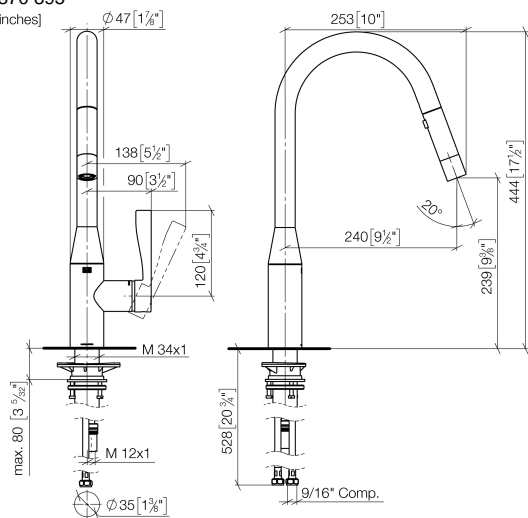

**SYNC Single-lever mixer Pull-down with spray function - Brushed Durabronz (23kt Gold)**

SYNC

33 870 895

- 240mm projection
- pivotable spout 360°
- Optional swivel limiter available with swivel limiter set 12 821 970 90
- laminar and spray flow
- height of mixer 444 mm
- height up to laminar flow regulator 240 mm
- hole diameter 35 mm
- 2 x pressure hose with 3/8" cap nut
- 1800 mm metal shower hose
- sprayface with anti-scaling system
- max. flow 5.7 l/min at 3 bar flow pressure
- lead-free
- This product can help a building meet the requirements of Green Building Rating Systems, e.g. LEED®, BREEAM®, DGNB

Intrinsic protection against back flow.

Push button locks into spray mode when pressed. To switch back to laminar flow the water must be turned off.

	Brushed Durabronz (23kt Gold)	33 870 895-28 0010
	Chrome	33 870 895-00 0010
	Brushed Platinum	33 870 895-06 0010
	Platinum	33 870 895-08 0010
	Durabronz (23kt Gold)	33 870 895-09 0010
	Dark Chrome	33 870 895-19 0010
	Matte Black	33 870 895-33 0010
	Brushed Champagne (22kt Gold)	33 870 895-46 0010
	Champagne (22kt Gold)	33 870 895-47 0010
	Brushed Chrome	33 870 895-93 0010
	Brushed Dark Platinum	33 870 895-99 0010

**Dispenser without rosette -  
Brushed Durabronz (23kt Gold)** 82 424 970-28

33 870 895

mm [inches]

**Flow rate chart**

**Codes & Standards**

ADA

ASME  
A112.18.1/CSA  
B125.1

California Energy  
Commission  
(CEC)

NSF/ANSI 372

NSF/ANSI/CAN  
61

SYNC Single-lever mixer Pull-down with spray function - Brushed Durabross  
(23kt Gold)

---

SYNC

33 870 895

Certificates

---