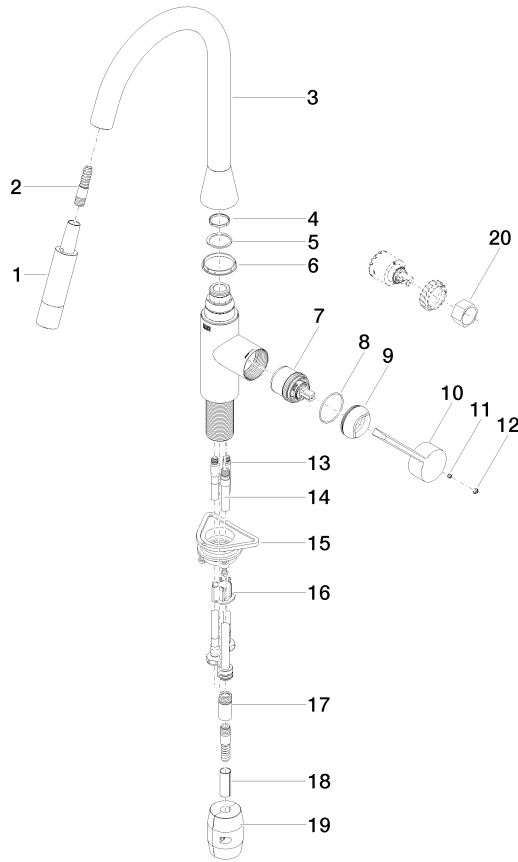

**SYNC Single-lever mixer Pull-down with spray function - Brushed Durabronz (23kt Gold)**

SYNC

33 870 895

- 240mm projection
- pivotable spout 360°
- Optional swivel limiter available with swivel limiter set 12 821 970 90
- laminar and spray flow
- height of mixer 444 mm
- height up to laminar flow regulator 240 mm
- hole diameter 35 mm
- 2 x pressure hose with 3/8" cap nut
- 1800 mm metal shower hose
- sprayface with anti-scaling system
- max. flow 5.7 l/min at 3 bar flow pressure
- lead-free
- This product can help a building meet the requirements of Green Building Rating Systems, e.g. LEED®, BREEAM®, DGNB

**Dispenser without rosette -  
Brushed Durabronz (23kt Gold)** 82 424 970-28

33 870 895

mm [inches]

**Flow rate chart**

**Codes & Standards**

ADA

ASME  
A112.18.1/CSA  
B125.1

California Energy  
Commission  
(CEC)

NSF/ANSI 372

NSF/ANSI/CAN  
61

SYNC Single-lever mixer Pull-down with spray function - Brushed Durabross  
(23kt Gold)

---

SYNC

33 870 895

Certificates

---

IAPMO\_N-4976 (2). IAPMO\_6397 (1).

33 870 895

**Spare parts list**

No.	Item Number	Name	Quantity used	Delivery time
1	90 12 11 148 00-28	shower	1	20
2	04 30 02 120 00-85	hose	1	30
3	90 28 22 302 00-28	spout	1	20
4	09 28 10 160 90	ring	1	2
5	09 28 10 162 90	ring	1	2
6	09 28 10 161 90	ring	1	2
7	90 15 05 064 02 90	cartridge	1	2
8	09 14 10 190 90	seal	1	2
9	09 28 30 030-28	cover	1	20
10	09 20 89 020-28	handle	1	20
11	90 31 11 063 00 90	pin	1	2
12	90 31 20 087 00-28	plug	1	20
13	04 30 04 103 00 90	hose	1	2
14	04 28 20 067 00 90	pipe	1	2
15	04 30 11 040 00 90	fixing set	2	2
16	09 20 93 056 90	insert	1	2
17	90 24 03 253 01 90	adaptor	1	2
18	09 30 03 038 90	hose	1	2
19	04 21 50 010 00 90	accessories	1	2
20	90 30 09 031 00 90	key	1	2