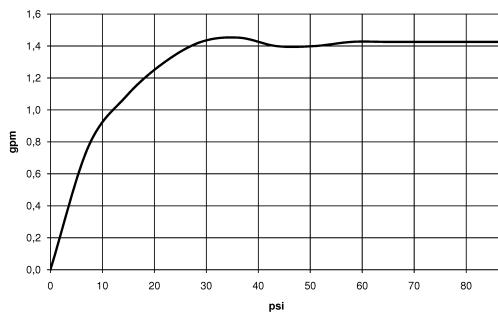

**SYNC Single-lever mixer Pull-down with spray function - Champagne (22kt Gold)**

SYNC

33 870 895

- 240mm projection
- pivotable spout 360°
- Optional swivel limiter available with swivel limiter set 12 821 970 90
- laminar and spray flow
- height of mixer 444 mm
- height up to laminar flow regulator 240 mm
- hole diameter 35 mm
- 2 x pressure hose with 3/8" cap nut
- 1800 mm metal shower hose
- sprayface with anti-scaling system
- max. flow 5.7 l/min at 3 bar flow pressure
- lead-free
- This product can help a building meet the requirements of Green Building Rating Systems, e.g. LEED®, BREEAM®, DGNB

**Recommended miscellaneous**

**Swivel limitation set -** 12 821 970 90

**Recommended miscellaneous**

**Dispenser without rosette - Champagne (22kt Gold)** 82 424 970-47

**Recommended miscellaneous**

**AIR SWITCH Control button - Champagne (22kt Gold)** 10 713 970-47

33 870 895

mm [inches]

**Flow rate chart**

**Codes & Standards**

ADA

ASME  
A112.18.1/CSA  
B125.1

California Energy  
Commission  
(CEC)

NSF/ANSI 372