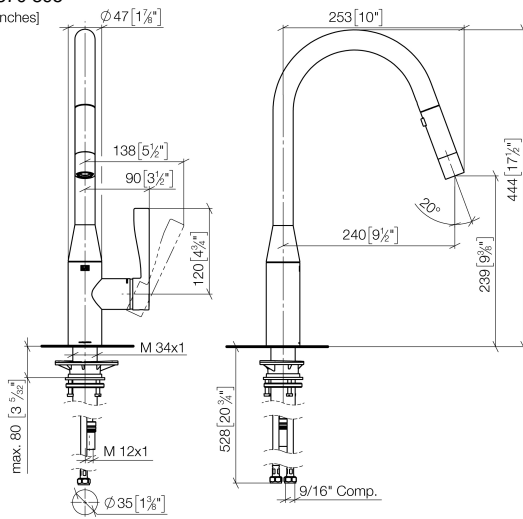

**SYNC Single-lever mixer Pull-down with spray function - Champagne (22kt Gold)**

SYNC

33 870 895

- 240mm projection
- pivotable spout 360°
- Optional swivel limiter available with swivel limiter set 12 821 970 90
- laminar and spray flow
- height of mixer 444 mm
- height up to laminar flow regulator 240 mm
- hole diameter 35 mm
- 2 x pressure hose with 3/8" cap nut
- 1800 mm metal shower hose
- sprayface with anti-scaling system
- max. flow 5.7 l/min at 3 bar flow pressure
- lead-free
- This product can help a building meet the requirements of Green Building Rating Systems, e.g. LEED®, BREEAM®, DGNB

Intrinsic protection against back flow.

Push button locks into spray mode when pressed. To switch back to laminar flow the water must be turned off.

	Champagne (22kt Gold)	33 870 895-47 0010
	Chrome	33 870 895-00 0010
	Brushed Platinum	33 870 895-06 0010
	Platinum	33 870 895-08 0010
	Durabrace (23kt Gold)	33 870 895-09 0010
	Dark Chrome	33 870 895-19 0010
	Brushed Durabrace (23kt Gold)	33 870 895-28 0010
	Matte Black	33 870 895-33 0010
	Brushed Champagne (22kt Gold)	33 870 895-46 0010
	Brushed Chrome	33 870 895-93 0010
	Brushed Dark Platinum	33 870 895-99 0010

**Recommended miscellaneous**

**Swivel limitation set -** 12 821 970 90

**Recommended miscellaneous**

**Dispenser without rosette - Champagne (22kt Gold)** 82 424 970-47

**Recommended miscellaneous**

**AIR SWITCH Control button - Champagne (22kt Gold)** 10 713 970-47

33 870 895

mm [inches]

**Flow rate chart**

**Codes & Standards**

ADA

ASME  
A112.18.1/CSA  
B125.1

California Energy  
Commission  
(CEC)

NSF/ANSI 372