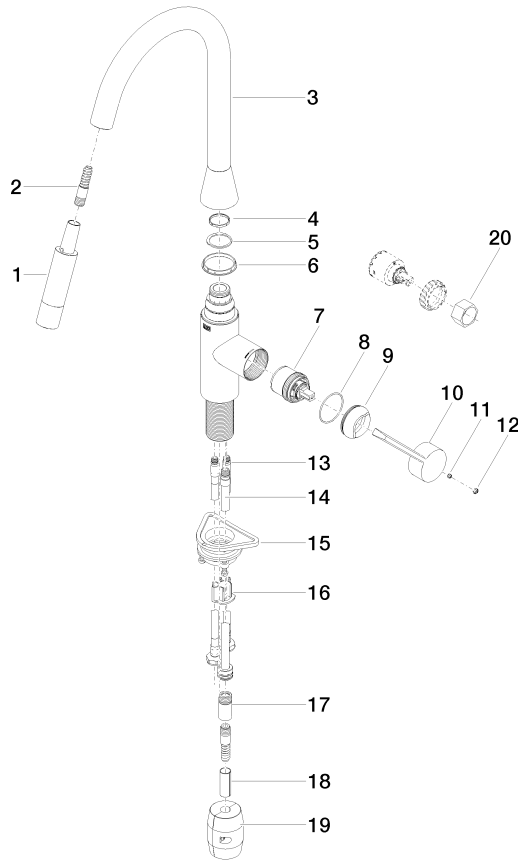

**SYNC Single-lever mixer Pull-down with spray function - Brushed Dark Platinum**

SYNC

33 870 895

- 240mm projection
- pivotable spout 360°
- Optional swivel limiter available with swivel limiter set 12 821 970 90
- laminar and spray flow
- height of mixer 444 mm
- height up to laminar flow regulator 240 mm
- hole diameter 35 mm
- 2 x pressure hose with 3/8" cap nut
- 1800 mm metal shower hose
- sprayface with anti-scaling system
- max. flow 5.7 l/min at 3 bar flow pressure
- lead-free
- This product can help a building meet the requirements of Green Building Rating Systems, e.g. LEED®, BREEAM®, DGNB

**Dispenser without rosette -** 82 424 970-99  
**Brushed Dark Platinum**

33 870 895

mm [inches]

**Flow rate chart**

**Codes & Standards**

ADA

ASME  
A112.18.1/CSA  
B125.1

California Energy  
Commission  
(CEC)

NSF/ANSI 372

NSF/ANSI/CAN  
61

SYNC Single-lever mixer Pull-down with spray function - Brushed Dark  
Platinum

---

SYNC

33 870 895

Certificates

---

IAPMO\_4976 (5). IAPMO\_N-4976 (2). IAPMO\_6397 (1).

33 870 895

**Spare parts list**

No.	Item Number	Name	Quantity used	Delivery time
1	90 12 11 148 00-99	shower	1	30
2	04 30 02 120 00-85	hose	1	30
3	90 28 22 302 00-99	spout	1	30
4	09 28 10 160 90	ring	1	2
5	09 28 10 162 90	ring	1	2
6	09 28 10 161 90	ring	1	2
7	90 15 05 064 02 90	cartridge	1	2
8	09 14 10 190 90	seal	1	2
9	09 28 30 030-99	cover	1	30
10	09 20 89 020-99	handle	1	30
11	90 31 11 063 00 90	pin	1	2
12	90 31 20 087 00-99	plug	1	30
13	04 30 04 103 00 90	hose	1	2
14	04 28 20 067 00 90	pipe	1	2
15	04 30 11 040 00 90	fixing set	2	2
16	09 20 93 056 90	insert	1	2
17	90 24 03 253 01 90	adaptor	1	2
18	09 30 03 038 90	hose	1	2
19	04 21 50 010 00 90	accessories	1	2
20	90 30 09 031 00 90	key	1	2