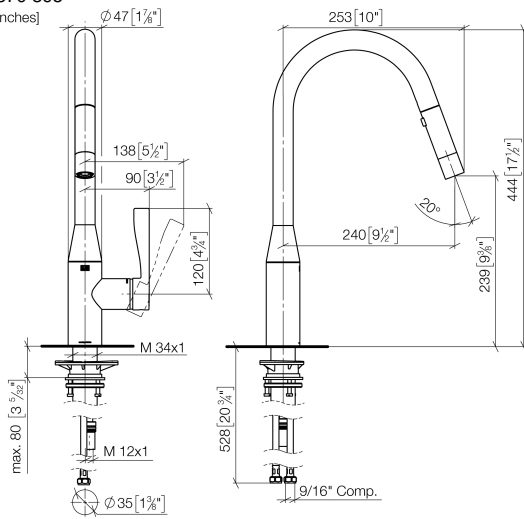

**SYNC Single-lever mixer Pull-down with spray function - Brushed Dark Platinum**

SYNC

33 870 895

- 240mm projection
- pivotable spout 360°
- Optional swivel limiter available with swivel limiter set 12 821 970 90
- laminar and spray flow
- height of mixer 444 mm
- height up to laminar flow regulator 240 mm
- hole diameter 35 mm
- 2 x pressure hose with 3/8" cap nut
- 1800 mm metal shower hose
- sprayface with anti-scaling system
- max. flow 5.7 l/min at 3 bar flow pressure
- lead-free
- This product can help a building meet the requirements of Green Building Rating Systems, e.g. LEED®, BREEAM®, DGNB

Intrinsic protection against back flow.

Push button locks into spray mode when pressed. To switch back to laminar flow the water must be turned off.

	Brushed Dark Platinum	33 870 895-99 0010
	Chrome	33 870 895-00 0010
	Brushed Platinum	33 870 895-06 0010
	Platinum	33 870 895-08 0010
	Durabrand (23kt Gold)	33 870 895-09 0010
	Dark Chrome	33 870 895-19 0010
	Brushed Durabrand (23kt Gold)	33 870 895-28 0010
	Matte Black	33 870 895-33 0010
	Brushed Champagne (22kt Gold)	33 870 895-46 0010
	Champagne (22kt Gold)	33 870 895-47 0010
	Brushed Chrome	33 870 895-93 0010

**Recommended miscellaneous**

**Swivel limitation set -** 12 821 970 90

**Recommended miscellaneous**

**AIR SWITCH Control button -** 10 713 970-99  
**Brushed Dark Platinum**

**Recommended miscellaneous**

**Dispenser without rosette -** 82 424 970-99  
**Brushed Dark Platinum**

33 870 895

mm [inches]

**Flow rate chart**

**Codes & Standards**

ADA

ASME  
A112.18.1/CSA  
B125.1

California Energy  
Commission  
(CEC)