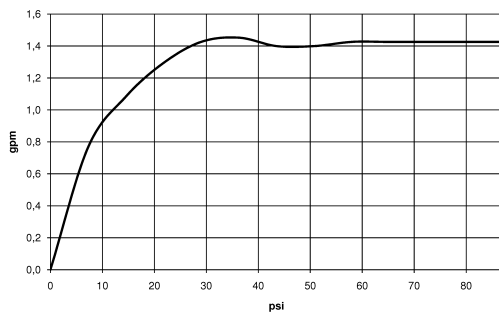

**SYNC Single-lever mixer Pull-down with spray function - Brushed Dark Platinum**

SYNC

33 870 895

- 240mm projection
- pivotable spout 360°
- Optional swivel limiter available with swivel limiter set 12 821 970 90
- laminar and spray flow
- height of mixer 444 mm
- height up to laminar flow regulator 240 mm
- hole diameter 35 mm
- 2 x pressure hose with 3/8" cap nut
- 1800 mm metal shower hose
- sprayface with anti-scaling system
- max. flow 5.7 l/min at 3 bar flow pressure
- lead-free
- This product can help a building meet the requirements of Green Building Rating Systems, e.g. LEED®, BREEAM®, DGNB

**Dispenser without rosette -** 82 424 970-99  
**Brushed Dark Platinum**

33 870 895

mm [inches]

**Flow rate chart**

**Codes & Standards**

ADA

ASME  
A112.18.1/CSA  
B125.1

California Energy  
Commission  
(CEC)