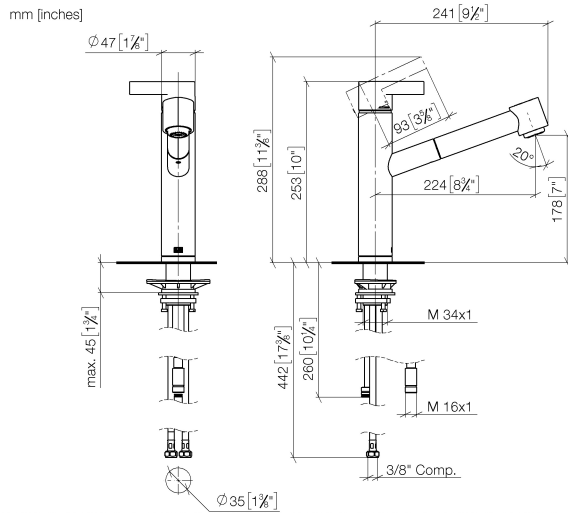

33 875 760

- 225mm projection
- pivotable spout 130°
- laminar and spray flow
- height of mixer 254 mm
- height up to aerator 179 mm
- hole diameter 35 mm
- 2 x pressure hose with 3/8" cap nut
- 1600mm metal shower hose
- max. flow 5.7 l/min at 3 bar flow pressure
- lead-free
- This product can help a building meet the requirements of Green Building Rating Systems, e.g. LEED®, BREEAM®, DGNB

Recommended miscellaneous

AIR SWITCH Control button - Chrome 10 713 970-00

Recommended miscellaneous

Dispenser without rosette - Chrome 82 424 970-00

33 875 760

Flow rate chart

Codes & Standards

ADA

ASME
A112.18.1/CSA
B125.1

California Energy
Commission
(CEC)

NSF/ANSI 372

NSF/ANSI/CAN
61

ENO Single-lever mixer Pull-out with spray function - Chrome

ENO

33 875 760

Certificates

IAPMO_N-4976 (2). IAPMO_4976 (3). IAPMO_6397 (1).

33 875 760

33 875 760

Spare parts list

No.	Item Number	Name	Quantity used	Delivery time
1	09 20 76 001-00	handle	1	10
2	90 31 20 109 00 90	plug	1	2
3	90 31 11 030 00 90	pin	1	2
4	09 28 30 012-00	cover	1	10
5	09 14 10 102 90	seal	1	2
6	09 24 04 270 90	nut	1	2
7	90 28 10 148 00 90	accessories	1	2
8	90 15 05 064 00 90	cartridge	1	2
9	04 30 02 121 00-00	hose	1	10
10	90 24 03 255 00-00	sleeve	1	10
11	09 23 01 039 90	sieve	1	2
12	04 12 11 102 00-00	shower	1	10
13	09 14 15 029 90	ring	1	2
14	09 28 10 144 90	ring	1	2
15	09 14 10 034 90	seal	1	2
16	09 27 76 001-00	rosette	1	10
17	09 14 10 036 90	seal	1	2
18	04 30 04 098 00 90	hose	1	60
19	04 30 11 040 00 90	fixing set	1	2
20	04 28 20 067 00 90	pipe	1	2
21	04 24 04 222 00-00	adaptor	1	10
22	04 23 30 031 01-07	threaded connector	2	60
23	09 24 04 222 10-00	adaptor	2	10
24	04 21 50 010 00 90	accessories	1	2
25	09 30 03 038 90	hose	1	2
26	90 24 03 253 01 90	adaptor	1	2
27	90 30 09 031 00 90	key	1	2