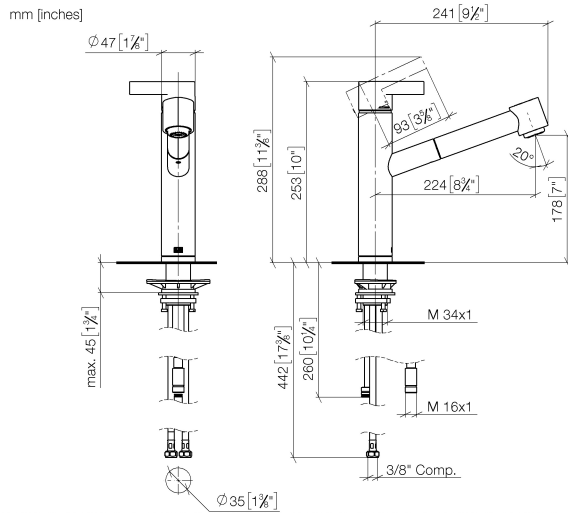

33 875 760

- 225mm projection
- pivotable spout 130°
- laminar and spray flow
- height of mixer 254 mm
- height up to aerator 179 mm
- hole diameter 35 mm
- 2 x pressure hose with 3/8" cap nut
- 1600mm metal shower hose
- max. flow 5.7 l/min at 3 bar flow pressure
- lead-free
- This product can help a building meet the requirements of Green Building Rating Systems, e.g. LEED®, BREEAM®, DGNB

Recommended miscellaneous

**AIR SWITCH Control button -
Brushed Platinum** 10 713 970-06

Recommended miscellaneous

**Dispenser without rosette -
Brushed Platinum** 82 424 970-06

33 875 760

Flow rate chart

Codes & Standards

ADA

ASME
A112.18.1/CSA
B125.1

California Energy
Commission
(CEC)

NSF/ANSI 372

NSF/ANSI/CAN
61

ENO Single-lever mixer Pull-out with spray function - Brushed Platinum

ENO

33 875 760