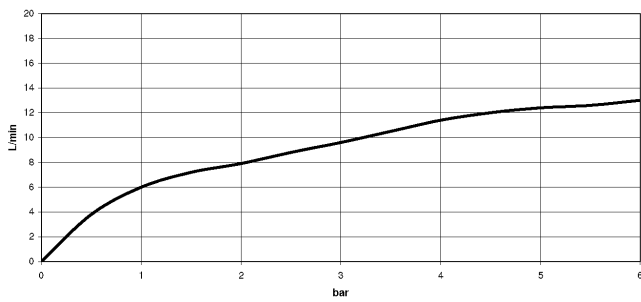

Flow rate chart

Codes & Standards

ADA

ASME
A112.18.1/CSA
B125.1

California Energy
Commission
(CEC)

NSF/ANSI 372

NSF/ANSI/CAN
61