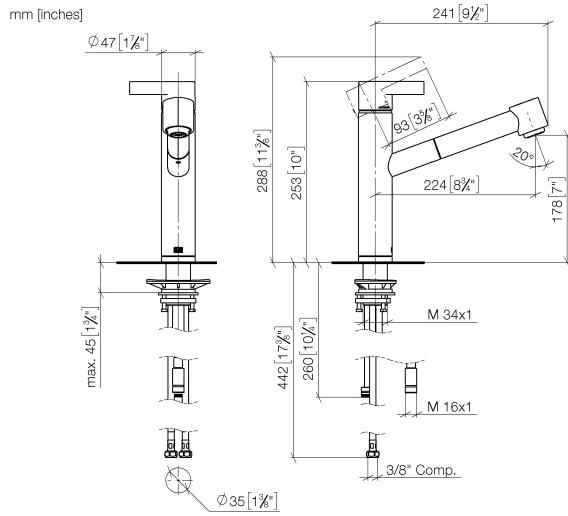

33 875 760

Flow rate chart

Codes & Standards

ADA

ASME
A112.18.1/CSA
B125.1

California Energy
Commission
(CEC)

NSF/ANSI 372

NSF/ANSI/CAN
61