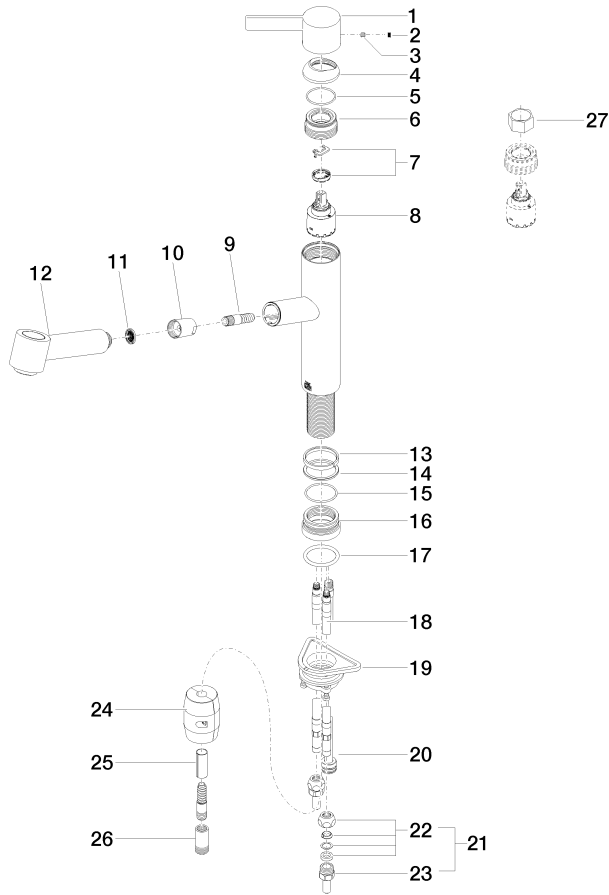

33 875 760

- 225mm projection
- pivotable spout 130°
- laminar and spray flow
- height of mixer 254 mm
- height up to aerator 179 mm
- hole diameter 35 mm
- 2 x pressure hose with 3/8" cap nut
- 1600mm metal shower hose
- max. flow 5.7 l/min at 3 bar flow pressure
- lead-free
- This product can help a building meet the requirements of Green Building Rating Systems, e.g. LEED®, BREEAM®, DGNB

ASME
A112.18.1/CSA
B125.1

California Energy
Commission
(CEC)

NSF/ANSI 372

NSF/ANSI/CAN
61

ENO Single-lever mixer Pull-out with spray function - Platinum

ENO

33 875 760

Certificates

IAPMO_N-4976 (2). IAPMO_6397 (1).

33 875 760

Parts for other finishes can be found here: [Chrome](#)

33 875 760

Spare parts list

No.	Item Number	Name	Quantity used	Delivery time
1	09 20 76 001-08	handle	1	40
2	90 31 20 109 00 90	plug	1	2
3	90 31 11 030 00 90	pin	1	2
4	09 28 30 012-08	cover	1	40
5	09 14 10 102 90	seal	1	2
6	09 24 04 270 90	nut	1	2
7	90 28 10 148 00 90	accessories	1	2
8	90 15 05 064 00 90	cartridge	1	2
9	04 30 02 121 00-85	hose	1	30
10	90 24 03 255 00-08	sleeve	1	40
11	09 23 01 039 90	sieve	1	2
12	04 12 11 102 00-08	shower	1	40
13	09 14 15 029 90	ring	1	2
14	09 28 10 144 90	ring	1	2
15	09 14 10 034 90	seal	1	2
16	09 27 76 001-08	rosette	1	40
17	09 14 10 036 90	seal	1	2
18	04 30 04 098 00 90	hose	1	60
19	04 30 11 040 00 90	fixing set	1	2
20	04 28 20 067 00 90	pipe	1	2
21	04 24 04 222 00-08	adaptor	1	-
Spare part can no longer be ordered, please order the replacement item				
22	04 23 30 031 01-07	threaded connector	2	60
23	09 24 04 222 10-08	adaptor	2	-
Spare part can no longer be ordered, please order the replacement item				
24	04 21 50 010 00 90	accessories	1	2
25	09 30 03 038 90	hose	1	2
26	90 24 03 253 01 90	adaptor	1	2
27	90 30 09 031 00 90	key	1	2