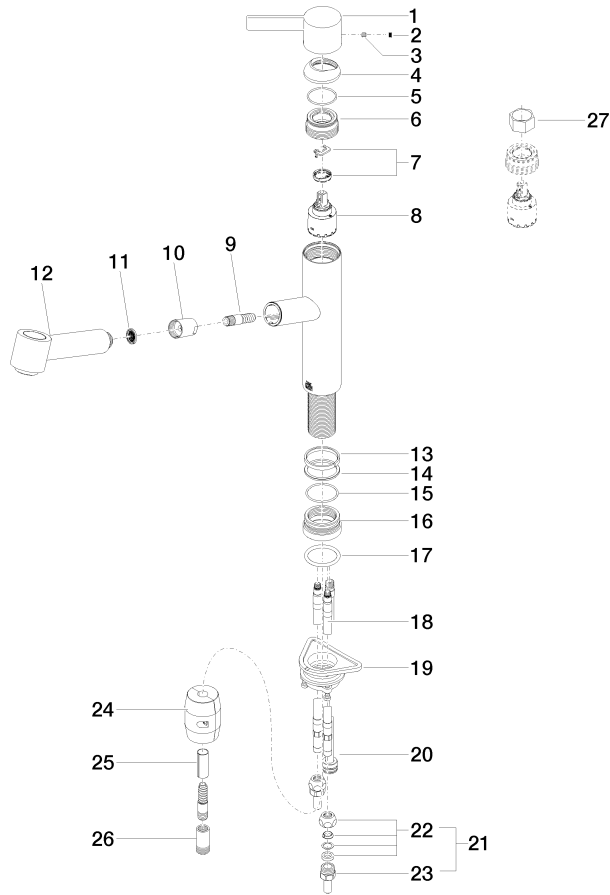

ENO Single-lever mixer Pull-out with spray function - Brushed Durabron (23kt Gold)

ENO

33 875 760

- 225mm projection
- pivotable spout 130°
- laminar and spray flow
- height of mixer 254 mm
- height up to aerator 179 mm
- hole diameter 35 mm
- 2 x pressure hose with 3/8" cap nut
- 1600mm metal shower hose
- max. flow 5.7 l/min at 3 bar flow pressure
- lead-free
- This product can help a building meet the requirements of Green Building Rating Systems, e.g. LEED®, BREEAM®, DGNB

mm [inches]

Flow rate chart

Codes & Standards

ADA

ASME
A112.18.1/CSA
B125.1

California Energy
Commission
(CEC)

NSF/ANSI 372

NSF/ANSI/CAN
61

ENO

33 875 760

Parts for other finishes can be found here: [Chrome](#)

ENO Single-lever mixer Pull-out with spray function - Brushed Durabron (23kt Gold)

ENO

33 875 760

Spare parts list

No.	Item Number	Name	Quantity used	Delivery time
1	09 20 76 001-28	handle	1	20
2	90 31 20 109 00 90	plug	1	2
3	90 31 11 030 00 90	pin	1	2
4	09 28 30 012-28	cover	1	20
5	09 14 10 102 90	seal	1	2
6	09 24 04 270 90	nut	1	2
7	90 28 10 148 00 90	accessories	1	2
8	90 15 05 064 00 90	cartridge	1	2
9	04 30 02 121 00-85	hose	1	30
10	90 24 03 255 00-28	sleeve	1	20
11	09 23 01 039 90	sieve	1	2
12	04 12 11 102 00-28	shower	1	20
13	09 14 15 029 90	ring	1	2
14	09 28 10 144 90	ring	1	2
15	09 14 10 034 90	seal	1	2
16	09 27 76 001-28	rosette	1	20
17	09 14 10 036 90	seal	1	2
18	04 30 04 098 00 90	hose	1	60
19	04 30 11 040 00 90	fixing set	1	2
20	04 28 20 067 00 90	pipe	1	2
21	04 24 04 222 00-28	adaptor	1	-
Spare part can no longer be ordered, please order the replacement item				
22	04 23 30 031 01-07	threaded connector	2	60
23	09 24 04 222 10-28	adaptor	2	-
Spare part can no longer be ordered, please order the replacement item				
24	04 21 50 010 00 90	accessories	1	2
25	09 30 03 038 90	hose	1	2
26	90 24 03 253 01 90	adaptor	1	2
27	90 30 09 031 00 90	key	1	2