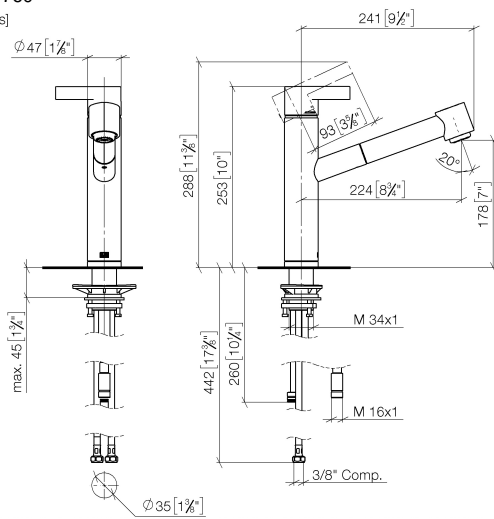

ENO Single-lever mixer Pull-out with spray function - Brushed Durabron (23kt Gold)

ENO

33 875 760

- 225mm projection
- pivotable spout 130°
- laminar and spray flow
- height of mixer 254 mm
- height up to aerator 179 mm
- hole diameter 35 mm
- 2 x pressure hose with 3/8" cap nut
- 1600mm metal shower hose
- max. flow 5.7 l/min at 3 bar flow pressure
- lead-free
- This product can help a building meet the requirements of Green Building Rating Systems, e.g. LEED®, BREEAM®, DGNB

mm [inches]

Flow rate chart

Codes & Standards

ADA

ASME
A112.18.1/CSA
B125.1

California Energy
Commission
(CEC)

NSF/ANSI 372

NSF/ANSI/CAN
61

ENO

33 875 760

Parts for other finishes can be found here: [Chrome](#)

ENO Single-lever mixer Pull-out with spray function - Brushed Durabron (23kt Gold)

ENO

33 875 760

Spare parts list

No.	Item Number	Name	Quantity used	Delivery time
1	09 20 76 001-28	handle	1	20
2	90 31 20 109 00 90	plug	1	2
3	90 31 11 030 00 90	pin	1	2
4	09 28 30 012-28	cover	1	20
5	09 14 10 102 90	seal	1	2
6	09 24 04 270 90	nut	1	2
7	90 28 10 148 00 90	accessories	1	2
8	90 15 05 064 00 90	cartridge	1	2
9	04 30 02 121 00-85	hose	1	30
10	90 24 03 255 00-28	sleeve	1	20
11	09 23 01 039 90	sieve	1	2
12	04 12 11 102 00-28	shower	1	20
13	09 14 15 029 90	ring	1	2
14	09 28 10 144 90	ring	1	2
15	09 14 10 034 90	seal	1	2
16	09 27 76 001-28	rosette	1	20
17	09 14 10 036 90	seal	1	2
18	04 30 04 098 00 90	hose	1	60
19	04 30 11 040 00 90	fixing set	1	2
20	04 28 20 067 00 90	pipe	1	2
21	04 24 04 222 00-28	adaptor	1	-
Spare part can no longer be ordered, please order the replacement item				
22	04 23 30 031 01-07	threaded connector	2	60
23	09 24 04 222 10-28	adaptor	2	-
Spare part can no longer be ordered, please order the replacement item				
24	04 21 50 010 00 90	accessories	1	2
25	09 30 03 038 90	hose	1	2
26	90 24 03 253 01 90	adaptor	1	2
27	90 30 09 031 00 90	key	1	2