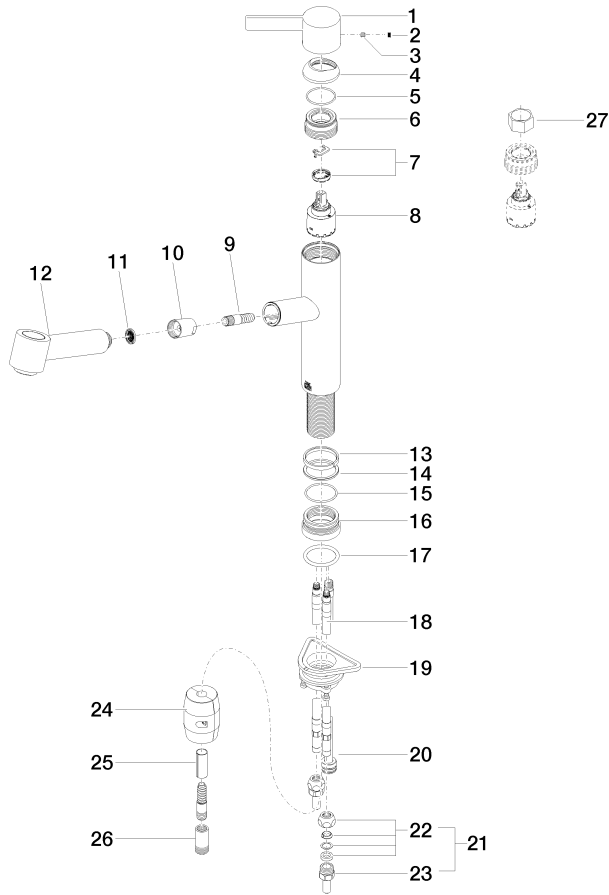

33 875 760

- 225mm projection
- pivotable spout 130°
- laminar and spray flow
- height of mixer 254 mm
- height up to aerator 179 mm
- hole diameter 35 mm
- 2 x pressure hose with 3/8" cap nut
- 1600mm metal shower hose
- max. flow 5.7 l/min at 3 bar flow pressure
- lead-free
- This product can help a building meet the requirements of Green Building Rating Systems, e.g. LEED®, BREEAM®, DGNB

Codes & Standards

ADA

ASME
A112.18.1/CSA
B125.1

California Energy
Commission
(CEC)

NSF/ANSI 372

NSF/ANSI/CAN
61

ENO Single-lever mixer Pull-out with spray function - Brushed Dark Platinum

ENO

33 875 760

Certificates

IAPMO_N-4976 (2). IAPMO_4976 (2). IAPMO_6397 (1).

33 875 760

Parts for other finishes can be found here: [Chrome](#)

33 875 760

Spare parts list

No.	Item Number	Name	Quantity used	Delivery time
1	09 20 76 001-99	handle	1	30
2	90 31 20 109 00 90	plug	1	2
3	90 31 11 030 00 90	pin	1	2
4	09 28 30 012-99	cover	1	30
5	09 14 10 102 90	seal	1	2
6	09 24 04 270 90	nut	1	2
7	90 28 10 148 00 90	accessories	1	2
8	90 15 05 064 00 90	cartridge	1	2
9	04 30 02 121 00-85	hose	1	30
10	90 24 03 255 00-99	sleeve	1	30
11	09 23 01 039 90	sieve	1	2
12	04 12 11 102 00-99	shower	1	30
13	09 14 15 029 90	ring	1	2
14	09 28 10 144 90	ring	1	2
15	09 14 10 034 90	seal	1	2
16	09 27 76 001-99	rosette	1	30
17	09 14 10 036 90	seal	1	2
18	04 30 04 098 00 90	hose	1	60
19	04 30 11 040 00 90	fixing set	1	2
20	04 28 20 067 00 90	pipe	1	2
21	04 24 04 222 00-99	adaptor	1	-
Spare part can no longer be ordered, please order the replacement item				
22	04 23 30 031 01-07	threaded connector	2	60
23	09 24 04 222 10-99	adaptor	2	-
Spare part can no longer be ordered, please order the replacement item				
24	04 21 50 010 00 90	accessories	1	2
25	09 30 03 038 90	hose	1	2
26	90 24 03 253 01 90	adaptor	1	2
27	90 30 09 031 00 90	key	1	2