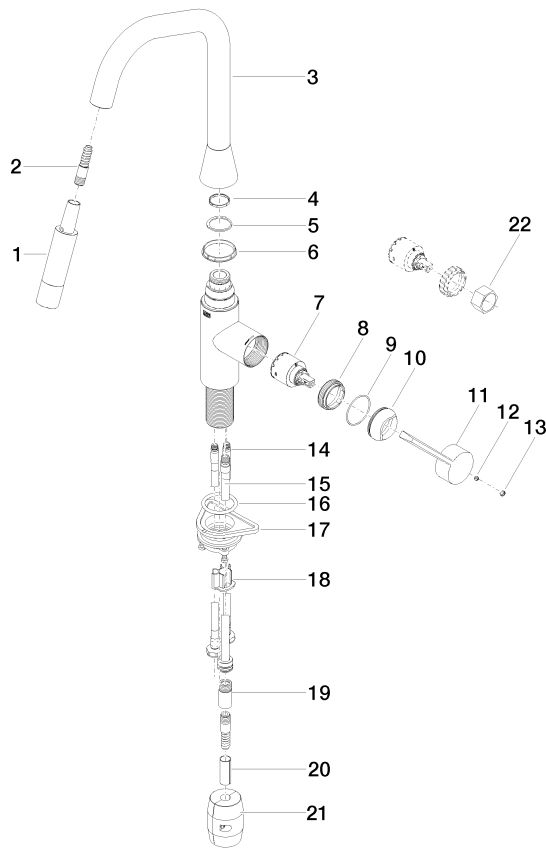

33 875 895

- 240mm projection
- pivotable spout 360°
- Optional swivel limiter available with swivel limiter set 12 821 970 90
- laminar and spray flow
- height of mixer 420 mm
- height up to laminar flow regulator 240 mm
- hole diameter 35 mm
- 2 x pressure hose with 3/8" cap nut
- 1800 mm metal shower hose
- sprayface with anti-scaling system
- max. flow 5.7 l/min at 3 bar flow pressure
- lead-free
- This product can help a building meet the requirements of Green Building Rating Systems, e.g. LEED®, BREEAM®, DGNB

SYNC Single-lever mixer Pull-down with spray function - Brushed Platinum

SYNC

33 875 895

Certificates

IAPMO_N-4976 (2). IAPMO_4976 (3). IAPMO_6397 (1).

33 875 895

SYNC Single-lever mixer Pull-down with spray function - Brushed Platinum

SYNC

33 875 895

Spare parts list

No.	Item Number	Name	Quantity used	Delivery time
1	90 12 11 148 00-06	shower	1	10
2	04 30 02 120 00-85	hose	1	30
3	90 28 22 301 00-06	spout	1	10
4	09 28 10 160 90	ring	1	2
5	09 28 10 162 90	ring	1	2
6	09 28 10 161 90	ring	1	2
7	90 15 05 064 00 90	cartridge	1	2
8	09 23 10 072 90	nut	1	60
9	09 14 10 190 90	seal	1	2
10	09 28 30 030-06	cover	1	10
11	09 20 89 020-06	handle	1	10
12	90 31 11 063 00 90	pin	1	2
13	90 31 20 087 00-06	plug	1	10
14	04 30 04 103 00 90	hose	2	2
15	04 28 20 067 00 90	pipe	1	2
16	09 14 10 036 90	seal	1	2
17	04 30 11 040 00 90	fixing set	1	2
18	09 20 93 056 90	insert	1	2
19	90 24 03 253 01 90	adaptor	1	2
20	09 30 03 038 90	hose	1	2
21	04 21 50 010 00 90	accessories	1	2
22	90 30 09 031 00 90	key	1	2