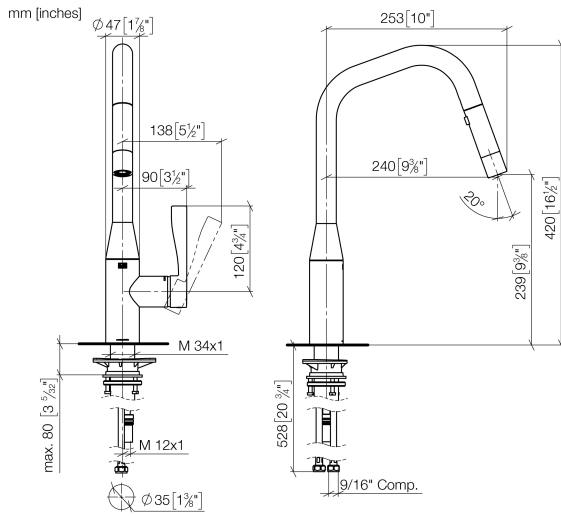

33 875 895

Flow rate chart