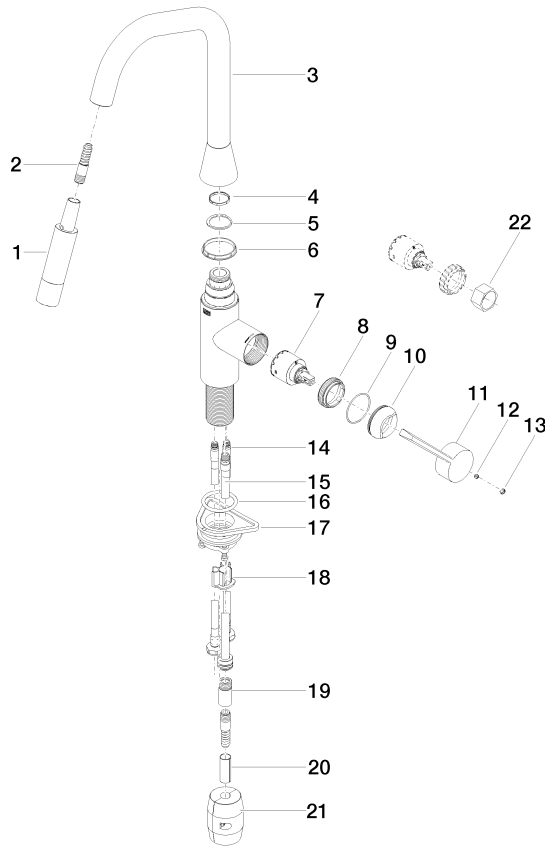

SYNC Single-lever mixer Pull-down with spray function - Brushed Durabron (23kt Gold)

SYNC

33 875 895

- 240mm projection
- pivotable spout 360°
- Optional swivel limiter available with swivel limiter set 12 821 970 90
- laminar and spray flow
- height of mixer 420 mm
- height up to laminar flow regulator 240 mm
- hole diameter 35 mm
- 2 x pressure hose with 3/8" cap nut
- 1800 mm metal shower hose
- sprayface with anti-scaling system
- max. flow 5.7 l/min at 3 bar flow pressure
- lead-free
- This product can help a building meet the requirements of Green Building Rating Systems, e.g. LEED®, BREEAM®, DGNB

SYNC

33 875 895

mm [inches]

Flow rate chart

Codes & Standards

ADA

ASME
A112.18.1/CSA
B125.1

California Energy
Commission
(CEC)

NSF/ANSI 372

NSF/ANSI/CAN
61

SYNC Single-lever mixer Pull-down with spray function - Brushed Durabross
(23kt Gold)

SYNC

33 875 895

Certificates

IAPMO_N-4976 (2). IAPMO_6397 (1).

33 875 895

SYNC Single-lever mixer Pull-down with spray function - Brushed Durabross
(23kt Gold)

SYNC

33 875 895

Spare parts list

No.	Item Number	Name	Quantity used	Delivery time
1	90 12 11 148 00-28	shower	1	20
2	04 30 02 120 00-85	hose	1	30
3	90 28 22 301 00-28	spout	1	20
4	09 28 10 160 90	ring	1	2
5	09 28 10 162 90	ring	1	2
6	09 28 10 161 90	ring	1	2
7	90 15 05 064 00 90	cartridge	1	2
8	09 23 10 072 90	nut	1	60
9	09 14 10 190 90	seal	1	2
10	09 28 30 030-28	cover	1	20
11	09 20 89 020-28	handle	1	20
12	90 31 11 063 00 90	pin	1	2
13	90 31 20 087 00-28	plug	1	20
14	04 30 04 103 00 90	hose	2	2
15	04 28 20 067 00 90	pipe	1	2
16	09 14 10 036 90	seal	1	2
17	04 30 11 040 00 90	fixing set	1	2
18	09 20 93 056 90	insert	1	2
19	90 24 03 253 01 90	adaptor	1	2
20	09 30 03 038 90	hose	1	2
21	04 21 50 010 00 90	accessories	1	2
22	90 30 09 031 00 90	key	1	2