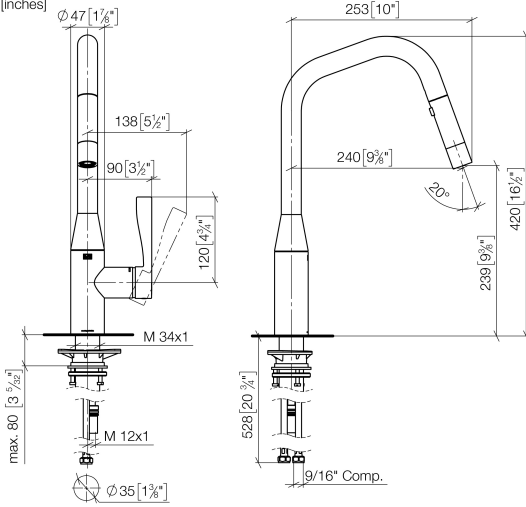

SYNC Single-lever mixer Pull-down with spray function - Brushed Durabron (23kt Gold)

SYNC

33 875 895

- 240mm projection
- pivotable spout 360°
- Optional swivel limiter available with swivel limiter set 12 821 970 90
- laminar and spray flow
- height of mixer 420 mm
- height up to laminar flow regulator 240 mm
- hole diameter 35 mm
- 2 x pressure hose with 3/8" cap nut
- 1800 mm metal shower hose
- sprayface with anti-scaling system
- max. flow 5.7 l/min at 3 bar flow pressure
- lead-free
- This product can help a building meet the requirements of Green Building Rating Systems, e.g. LEED®, BREEAM®, DGNB

SYNC

33 875 895

mm [inches]

Flow rate chart

Codes & Standards

ADA

ASME
A112.18.1/CSA
B125.1

California Energy
Commission
(CEC)

NSF/ANSI 372

NSF/ANSI/CAN
61

SYNC Single-lever mixer Pull-down with spray function - Brushed Durabross
(23kt Gold)

SYNC

33 875 895

Certificates

IAPMO_N-4976 (2). IAPMO_6397 (1).

33 875 895

SYNC Single-lever mixer Pull-down with spray function - Brushed Durabross
(23kt Gold)

SYNC

33 875 895

Spare parts list

No.	Item Number	Name	Quantity used	Delivery time
1	90 12 11 148 00-28	shower	1	20
2	04 30 02 120 00-85	hose	1	30
3	90 28 22 301 00-28	spout	1	20
4	09 28 10 160 90	ring	1	2
5	09 28 10 162 90	ring	1	2
6	09 28 10 161 90	ring	1	2
7	90 15 05 064 00 90	cartridge	1	2
8	09 23 10 072 90	nut	1	60
9	09 14 10 190 90	seal	1	2
10	09 28 30 030-28	cover	1	20
11	09 20 89 020-28	handle	1	20
12	90 31 11 063 00 90	pin	1	2
13	90 31 20 087 00-28	plug	1	20
14	04 30 04 103 00 90	hose	2	2
15	04 28 20 067 00 90	pipe	1	2
16	09 14 10 036 90	seal	1	2
17	04 30 11 040 00 90	fixing set	1	2
18	09 20 93 056 90	insert	1	2
19	90 24 03 253 01 90	adaptor	1	2
20	09 30 03 038 90	hose	1	2
21	04 21 50 010 00 90	accessories	1	2
22	90 30 09 031 00 90	key	1	2