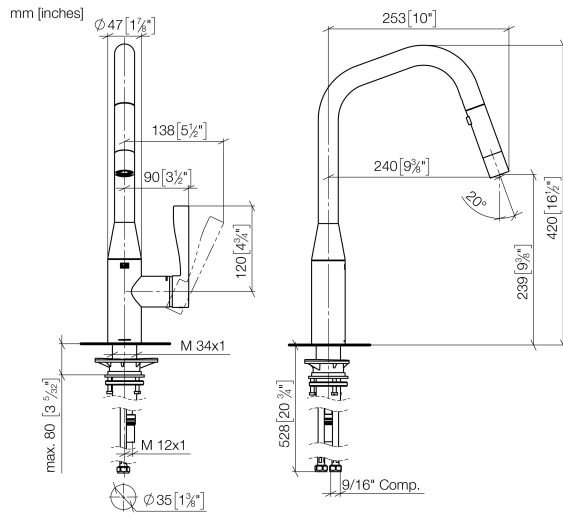

33 875 895

Flow rate chart