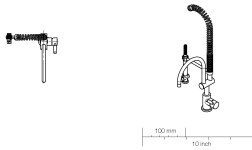

## TARA Profi single-lever mixer - Brushed Bronze

33 880 888 Product version from 5/3/2021

- 200mm projection
- pivotable spout 360°
- air-enriched flow and spray flow
- height of mixer 415 mm
- test
- height up to aerator 275 mm
- hole diameter 35 mm
- 2 x pressure hose with 3/8" cap nut
- sprayface with anti-scaling system
- max. flow 5.7 l/min at 3 bar flow pressure
- lead-free
- This product can help a building meet the requirements of Green Building Rating Systems, e.g. LEED®, BREEAM®, DGNB

## TARA Profi single-lever mixer - Brushed Bronze

33 880 888 Product version from 5/3/2021