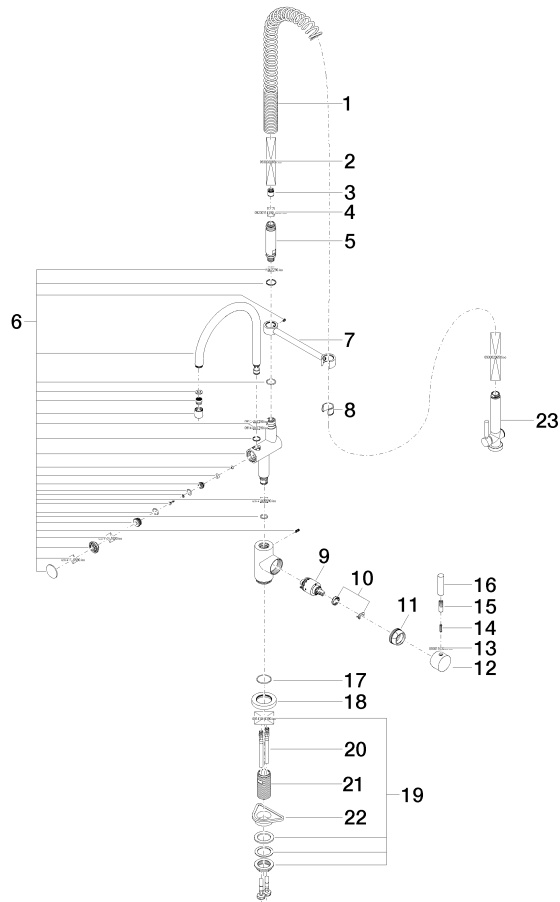

## TARA Profi single-lever mixer - Brushed Bronze

33 880 888 Product version from 5/3/2021

- 200mm projection
- pivotable spout 360°
- air-enriched flow and spray flow
- height of mixer 415 mm
- test
- height up to aerator 275 mm
- hole diameter 35 mm
- 2 x pressure hose with 3/8" cap nut
- sprayface with anti-scaling system
- max. flow 5.7 l/min at 3 bar flow pressure
- lead-free
- This product can help a building meet the requirements of Green Building Rating Systems, e.g. LEED®, BREEAM®, DGNB

### Flow rate chart

# TARA Profi single-lever mixer - Brushed Bronze

33 880 888 Product version from 5/3/2021

Parts for other  
finishes can be found  
here: [Chrome](#)

### Spare parts list

No.	Item Number	Name	Quantity used	Delivery time
1	09 16 02 034 90	spring	1	2
2	90 30 02 065 00-42	hose	1	30
3	09 23 01 047 90	back-flow preventer	1	2
4	90 23 01 141 00 90	back-flow preventer	1	2
5	09 30 01 067 10-42	adaptor	1	60
6	90 19 88 019 01-42	spout	1	30
7	04 17 20 014 00-42	holder	1	60
8	90 18 40 035 00 90	sleeve	1	2
9	90 15 05 065 00 90	cartridge	1	2
10	90 28 10 148 00 90	accessories	1	2
11	09 24 04 107-42	nut	1	60
12	90 20 88 040 00-42	handle	1	30
13	90 30 11 032 00 90	disc	1	2
14	09 31 11 010 90	pin	1	2
15	90 24 04 048 00-42	nipple	1	30
16	09 20 62 005-42	handle	1	60
17	09 14 10 102 90	seal	1	2
18	09 28 10 055-42	rosette	1	60
19	04 23 10 009 02 90	fixing set	1	2
20	04 30 04 107 00 90	hose	2	2
21	09 30 01 010 90	adaptor	1	2
22	09 18 40 090 90	sleeve	1	2
23	90 12 11 097 11-42	shower	1	30