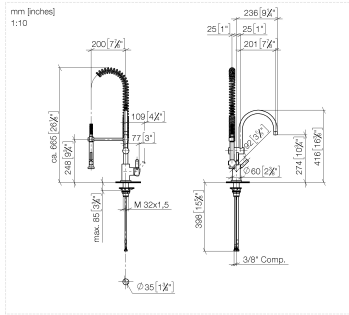

## TARA Profi single-lever mixer - Brushed Bronze

33 880 888 Product version from 5/3/2021

- 200mm projection
- pivotable spout 360°
- air-enriched flow and spray flow
- height of mixer 415 mm
- test
- height up to aerator 275 mm
- hole diameter 35 mm
- 2 x pressure hose with 3/8" cap nut
- sprayface with anti-scaling system
- max. flow 5.7 l/min at 3 bar flow pressure
- lead-free
- This product can help a building meet the requirements of Green Building Rating Systems, e.g. LEED®, BREEAM®, DGNB

## TARA Profi single-lever mixer - Brushed Bronze

33 880 888 Product version from 5/3/2021