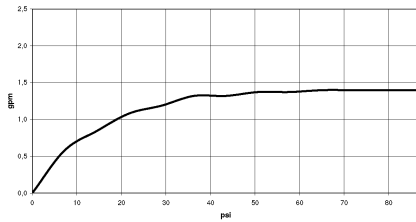

TARA Profi single-lever mixer - Brushed Chrome

TARA

33 880 888 Product version from 5/3/2021

- 200mm projection
- pivotable spout 360°
- air-enriched flow and spray flow
- height of mixer 415 mm
- test
- height up to aerator 275 mm
- hole diameter 35 mm
- 2 x pressure hose with 3/8" cap nut
- sprayface with anti-scaling system
- max. flow 5.7 l/min at 3 bar flow pressure
- lead-free
- This product can help a building meet the requirements of Green Building Rating Systems, e.g. LEED®, BREEAM®, DGNB

Recommended miscellaneous

AIR SWITCH Control button - Brushed Chrome 10 713 970-93

Recommended miscellaneous

Dispenser with rosette - Brushed Chrome 82 444 970-93

33 880 888 Product version from 5/3/2021

Flow rate chart