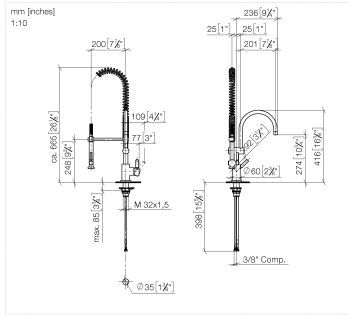

TARA Profi single-lever mixer - Brushed Chrome

TARA

33 880 888 Product version from 5/3/2021

- 200mm projection
- pivotable spout 360°
- air-enriched flow and spray flow
- height of mixer 415 mm
- test
- height up to aerator 275 mm
- hole diameter 35 mm
- 2 x pressure hose with 3/8" cap nut
- sprayface with anti-scaling system
- max. flow 5.7 l/min at 3 bar flow pressure
- lead-free
- This product can help a building meet the requirements of Green Building Rating Systems, e.g. LEED®, BREEAM®, DGNB

Recommended miscellaneous

AIR SWITCH Control button - Brushed Chrome 10 713 970-93

Recommended miscellaneous

Dispenser with rosette - Brushed Chrome 82 444 970-93

33 880 888 Product version from 5/3/2021

Flow rate chart

Codes & Standards

ADA	ASME A112.18.1/CSA B125.1	California Energy Commission (CEC)	NSF/ANSI 372
NSF/ANSI/CAN 61	NSF372	NSF61	

TARA Profi single-lever mixer - Brushed Chrome

TARA

33 880 888 Product version from 5/3/2021

Certificates

IAPMO_N-4976

IAPMO_6397

33 880 888 Product version from 5/3/2021

Parts for other finishes can be found here: [Chrome](#)

Spare parts list

No.	Item Number	Name	Quantity used	Delivery time
1	09 16 02 034 90	spring	1	2
2	90 30 02 065 00-93	hose	1	20
3	09 23 01 047 90	back-flow preventer	1	2
4	90 23 01 141 00 90	back-flow preventer	1	2
5	09 30 01 067 10-93	adaptor	1	60
6	90 19 88 019 01-93	spout	1	20
7	04 17 20 014 00-93	holder	1	60
8	90 18 40 035 00 90	sleeve	1	2
9	90 15 05 065 00 90	cartridge	1	2
10	90 28 10 148 00 90	accessories	1	2
11	09 24 04 107-93	nut	1	20
12	90 20 88 040 00-93	handle	1	20
13	90 30 11 032 00 90	disc	1	2
14	09 31 11 010 90	pin	1	2
15	90 24 04 048 00-93	nipple	1	20
16	09 20 62 005-93	handle	1	20
17	09 14 10 102 90	seal	1	2
18	09 28 10 055-93	rosette	1	60
19	04 23 10 009 02 90	fixing set	1	2
20	04 30 04 107 00 90	hose	2	2
21	09 30 01 010 90	adaptor	1	2
22	09 18 40 090 90	sleeve	1	2
23	90 12 11 097 11-93	shower	1	20