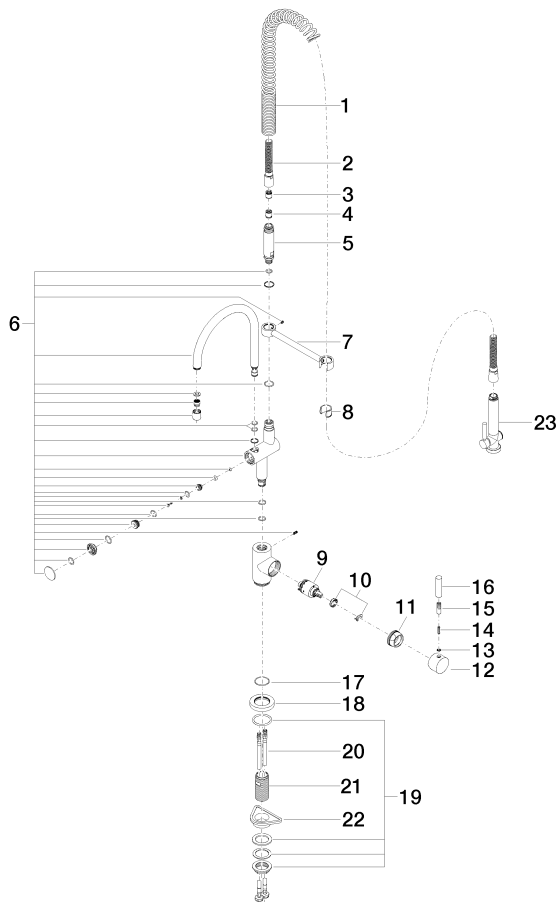

TARA Profi single-lever mixer - Brushed Chrome

TARA

33 880 888 Product version from 5/3/2021

- 200mm projection
- pivotable spout 360°
- air-enriched flow and spray flow
- height of mixer 415 mm
- test
- height up to aerator 275 mm
- hole diameter 35 mm
- 2 x pressure hose with 3/8" cap nut
- sprayface with anti-scaling system
- max. flow 5.7 l/min at 3 bar flow pressure
- lead-free
- This product can help a building meet the requirements of Green Building Rating Systems, e.g. LEED®, BREEAM®, DGNB

Recommended miscellaneous

AIR SWITCH Control button - Brushed Chrome 10 713 970-93

Recommended miscellaneous

Dispenser with rosette - Brushed Chrome 82 444 970-93

33 880 888 Product version from 5/3/2021

Flow rate chart

Codes & Standards

ADA	ASME A112.18.1/CSA B125.1	California Energy Commission (CEC)	NSF/ANSI 372
NSF/ANSI/CAN 61	NSF372	NSF61	

TARA Profi single-lever mixer - Brushed Chrome

TARA

33 880 888 Product version from 5/3/2021

Certificates

IAPMO_N-4976

IAPMO_6397

33 880 888 Product version from 5/3/2021

Parts for other finishes can be found here: [Chrome](#)

Spare parts list

No.	Item Number	Name	Quantity used	Delivery time
1	09 16 02 034 90	spring	1	2
2	90 30 02 065 00-93	hose	1	20
3	09 23 01 047 90	back-flow preventer	1	2
4	90 23 01 141 00 90	back-flow preventer	1	2
5	09 30 01 067 10-93	adaptor	1	60
6	90 19 88 019 01-93	spout	1	20
7	04 17 20 014 00-93	holder	1	60
8	90 18 40 035 00 90	sleeve	1	2
9	90 15 05 065 00 90	cartridge	1	2
10	90 28 10 148 00 90	accessories	1	2
11	09 24 04 107-93	nut	1	20
12	90 20 88 040 00-93	handle	1	20
13	90 30 11 032 00 90	disc	1	2
14	09 31 11 010 90	pin	1	2
15	90 24 04 048 00-93	nipple	1	20
16	09 20 62 005-93	handle	1	20
17	09 14 10 102 90	seal	1	2
18	09 28 10 055-93	rosette	1	60
19	04 23 10 009 02 90	fixing set	1	2
20	04 30 04 107 00 90	hose	2	2
21	09 30 01 010 90	adaptor	1	2
22	09 18 40 090 90	sleeve	1	2
23	90 12 11 097 11-93	shower	1	20