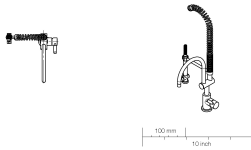

TARA Profi single-lever mixer - Brushed Chrome

TARA

33 880 888 Product version from 5/3/2021

- 200mm projection
- pivotable spout 360°
- air-enriched flow and spray flow
- height of mixer 415 mm
- test
- height up to aerator 275 mm
- hole diameter 35 mm
- 2 x pressure hose with 3/8" cap nut
- sprayface with anti-scaling system
- max. flow 5.7 l/min at 3 bar flow pressure
- lead-free
- This product can help a building meet the requirements of Green Building Rating Systems, e.g. LEED®, BREEAM®, DGNB

Recommended miscellaneous

AIR SWITCH Control button - Brushed Chrome 10 713 970-93

Recommended miscellaneous

Dispenser with rosette - Brushed Chrome 82 444 970-93

33 880 888 Product version from 5/3/2021

Flow rate chart

Codes & Standards

ADA	ASME A112.18.1/CSA B125.1	California Energy Commission (CEC)	NSF/ANSI 372
NSF/ANSI/CAN 61	NSF372	NSF61	

TARA Profi single-lever mixer - Brushed Chrome

TARA

33 880 888 Product version from 5/3/2021