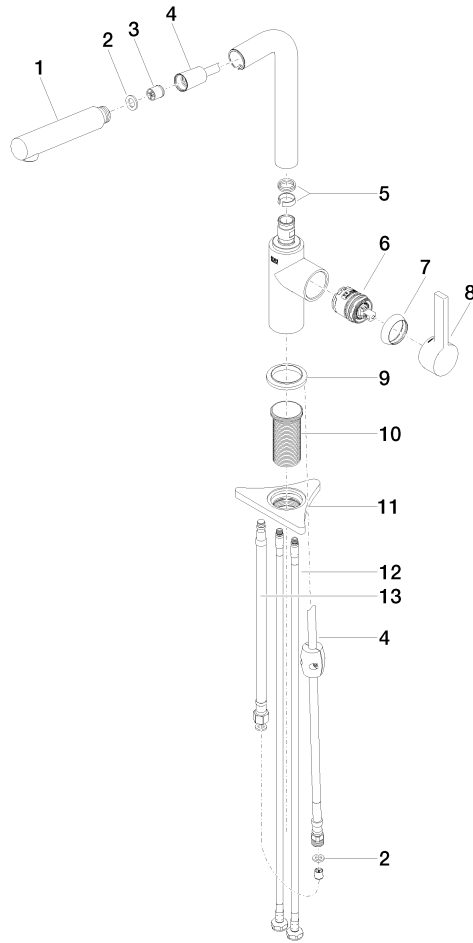

## DORNBACHT PIUR Single-lever mixer Pull-out - Chrome

---

33 950 210

- 204mm projection
- pivotable spout 360°
- air-enriched flow
- max. flow 5 l/min at 3 bar flow pressure
- lead-free
- fabric braided hose 1500 mm

## DORNBRACHT PIUR Single-lever mixer Pull-out - Chrome

33 950 210

## DORNBACHT PIUR Single-lever mixer Pull-out - Chrome

---

33 950 210

### Certificates

---

IAPMO\_N-4976 (2). IAPMO\_6397 (2).

**DORNBRAUCH PIUR Single-lever mixer Pull-out - Chrome**

33 950 210

Parts for other finishes can be found here: [Soft Black](#)

**Spare parts list**

No.	Item Number	Name	Quantity used	Delivery time
1	90 12 11 180 01-00	shower	1	2
2	90 14 05 081 00 90	seal	1	2
3	90 23 01 051 01 90	flow reducer	1	2
4	90 30 02 101 00 90	hose	1	2
5	90 14 15 060 00 90	gasket kit	1	2
6	90 15 05 060 00 90	cartridge	1	2
7	90 28 30 011 00-00	cover	1	2
8	90 20 21 001 00-00	handle	1	2
9	90 27 21 001 00-00	rosette	1	2
10	90 30 01 200 00 90	shaft	1	2
11	90 23 10 003 00 90	fixing set	1	2
12	04 30 04 103 00 90	hose	2	2
13	90 30 04 110 00 90	hose	1	2