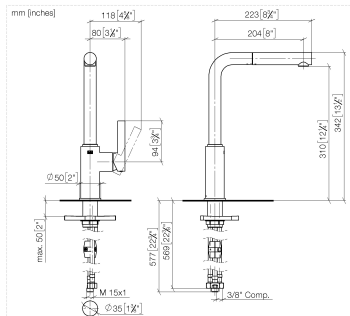

## DORNBACHT PIUR Single-lever mixer Pull-out - Chrome

---

33 950 210

- 204mm projection
- pivotable spout 360°
- air-enriched flow
- max. flow 5 l/min at 3 bar flow pressure
- lead-free
- fabric braided hose 1500 mm

## DORNBRACHT PIUR Single-lever mixer Pull-out - Chrome

33 950 210