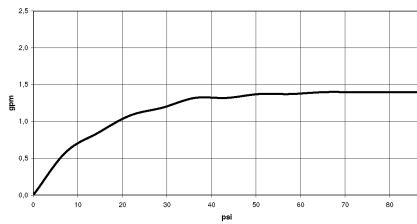

## DORNBACHT PIUR Single-lever mixer Pull-out - Chrome

---

33 950 210

- 204mm projection
- pivotable spout 360°
- air-enriched flow
- max. flow 5 l/min at 3 bar flow pressure
- lead-free
- fabric braided hose 1500 mm

Intrinsic protection against back flow.

	Chrome	33 950 210-00 0010
	Soft Black	33 950 210-69 0010
	Brushed Nickel	33 950 210-70 0010

## DORNBRACHT PIUR Single-lever mixer Pull-out - Chrome

33 950 210

### Flow rate chart