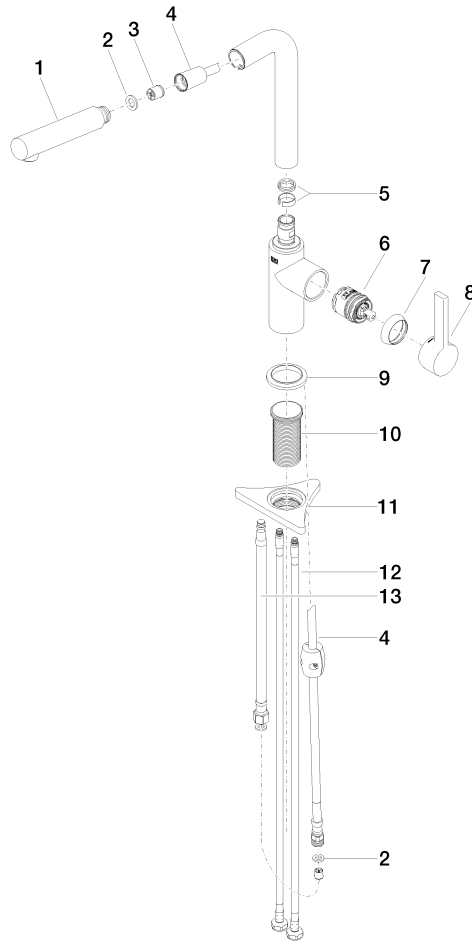

DORNBACHT PIUR Single-lever mixer Pull-out - Soft Black

33 950 210

- 204mm projection
- pivotable spout 360°
- air-enriched flow
- max. flow 5 l/min at 3 bar flow pressure
- lead-free
- fabric braided hose 1500 mm

Intrinsic protection against back flow.

	Soft Black	33 950 210-69 0010
	Chrome	33 950 210-00 0010
	Brushed Nickel	33 950 210-70 0010

DORNBRACHT PIUR Single-lever mixer Pull-out - Soft Black

33 950 210

Flow rate chart

Codes & Standards

California Energy
Commission
(CEC)

DORNBACHT PIUR Single-lever mixer Pull-out - Soft Black

33 950 210

Certificates

IAPMO_N-4976 (2). IAPMO_6397 (2).

DORNBACHT PIUR Single-lever mixer Pull-out - Soft Black

33 950 210

Parts for other finishes can be found here: [Chrome](#)

Spare parts list

No.	Item Number	Name	Quantity used	Delivery time
1	90 12 11 180 01-69	shower	1	2
2	90 14 05 081 00 90	seal	1	2
3	90 23 01 051 01 90	flow reducer	1	2
4	90 30 02 101 00 90	hose	1	2
5	90 14 15 060 00 90	gasket kit	1	2
6	90 15 05 060 00 90	cartridge	1	2
7	90 28 30 011 00-69	cover	1	2
8	90 20 21 001 00-69	handle	1	2
9	90 27 21 001 00-69	rosette	1	2
10	90 30 01 200 00 90	shaft	1	2
11	90 23 10 003 00 90	fixing set	1	2
12	04 30 04 103 00 90	hose	2	2
13	90 30 04 110 00 90	hose	1	2