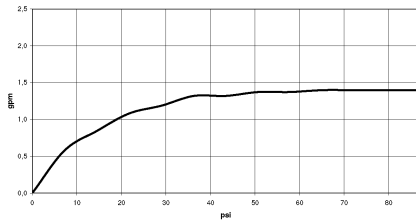

DORNBACHT PIUR Single-lever mixer Pull-out - Soft Black

33 950 210

- 204mm projection
- pivotable spout 360°
- air-enriched flow
- max. flow 5 l/min at 3 bar flow pressure
- lead-free
- fabric braided hose 1500 mm

Intrinsic protection against back flow.

	Soft Black	33 950 210-69 0010
	Chrome	33 950 210-00 0010
	Brushed Nickel	33 950 210-70 0010

DORNBRACHT PIUR Single-lever mixer Pull-out - Soft Black

33 950 210

Flow rate chart

Codes & Standards

California Energy
Commission
(CEC)

DORNBACHT PIUR Single-lever mixer Pull-out - Soft Black

33 950 210

Certificates

IAPMO_N-4976 (2). IAPMO_6397 (2).

DORNBACHT PIUR Single-lever mixer Pull-out - Soft Black