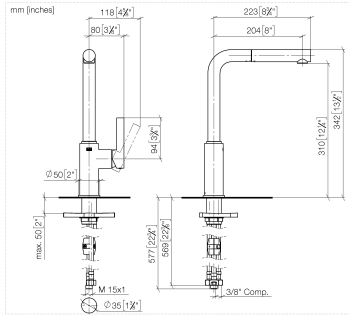

DORNBACHT PIUR Single-lever mixer Pull-out - Soft Black

33 950 210

- 204mm projection
- pivotable spout 360°
- air-enriched flow
- max. flow 5 l/min at 3 bar flow pressure
- lead-free
- fabric braided hose 1500 mm

Intrinsic protection against back flow.

	Soft Black	33 950 210-69 0010
	Chrome	33 950 210-00 0010
	Brushed Nickel	33 950 210-70 0010

DORNBRACHT PIUR Single-lever mixer Pull-out - Soft Black

33 950 210

Flow rate chart

Codes & Standards

California Energy
Commission
(CEC)

DORNBACHT PIUR Single-lever mixer Pull-out - Soft Black

33 950 210

Certificates

IAPMO_N-4976 (2). IAPMO_6397 (2).

DORNBACHT PIUR Single-lever mixer Pull-out - Soft Black

33 950 210

Parts for other finishes can be found here: [Chrome](#)

Spare parts list

No.	Item Number	Name	Quantity used	Delivery time
1	90 12 11 180 01-69	shower	1	2
2	90 14 05 081 00 90	seal	1	2
3	90 23 01 051 01 90	flow reducer	1	2
4	90 30 02 101 00 90	hose	1	2
5	90 14 15 060 00 90	gasket kit	1	2
6	90 15 05 060 00 90	cartridge	1	2
7	90 28 30 011 00-69	cover	1	2
8	90 20 21 001 00-69	handle	1	2
9	90 27 21 001 00-69	rosette	1	2
10	90 30 01 200 00 90	shaft	1	2
11	90 23 10 003 00 90	fixing set	1	2
12	04 30 04 103 00 90	hose	2	2
13	90 30 04 110 00 90	hose	1	2