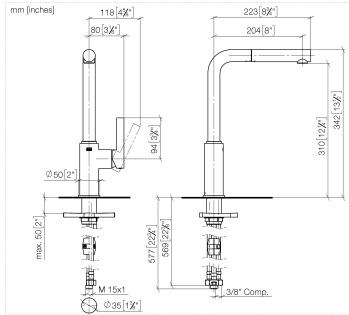

## DORNBRACHT PIUR Single-lever mixer Pull-out - Brushed Nickel

---

33 950 210

- 204mm projection
- pivotable spout 360°
- air-enriched flow
- max. flow 5 l/min at 3 bar flow pressure
- lead-free
- fabric braided hose 1500 mm

## DORNBRACHT PIUR Single-lever mixer Pull-out - Brushed Nickel

33 950 210

## DORNBACHT PIUR Single-lever mixer Pull-out - Brushed Nickel

---

33 950 210

No.	Item Number	Name	Quantity used	Delivery time
1	90 12 11 180 01-70	shower	1	2
2	90 14 05 081 00 90	seal	1	2
3	90 23 01 051 01 90	flow reducer	1	2
4	90 30 02 101 00 90	hose	1	2
5	90 14 15 060 00 90	gasket kit	1	2
6	90 15 05 060 00 90	cartridge	1	2
7	90 28 30 011 00-70	cover	1	2
8	90 20 21 001 00-70	handle	1	2
9	90 27 21 001 00-70	rosette	1	2
10	90 30 01 200 00 90	shaft	1	2
11	90 23 10 003 00 90	fixing set	1	2
12	04 30 04 103 00 90	hose	2	2
13	90 30 04 110 00 90	hose	1	2