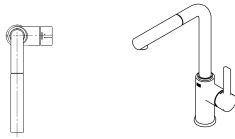

## DORNBRACHT PIUR Single-lever mixer Pull-out - Brushed Nickel

---

33 950 210

- 204mm projection
- pivotable spout 360°
- air-enriched flow
- max. flow 5 l/min at 3 bar flow pressure
- lead-free
- fabric braided hose 1500 mm

Intrinsic protection against back flow.

	Brushed Nickel	33 950 210-70 0010
	Chrome	33 950 210-00 0010
	Soft Black	33 950 210-69 0010

## DORNBRACHT PIUR Single-lever mixer Pull-out - Brushed Nickel

33 950 210