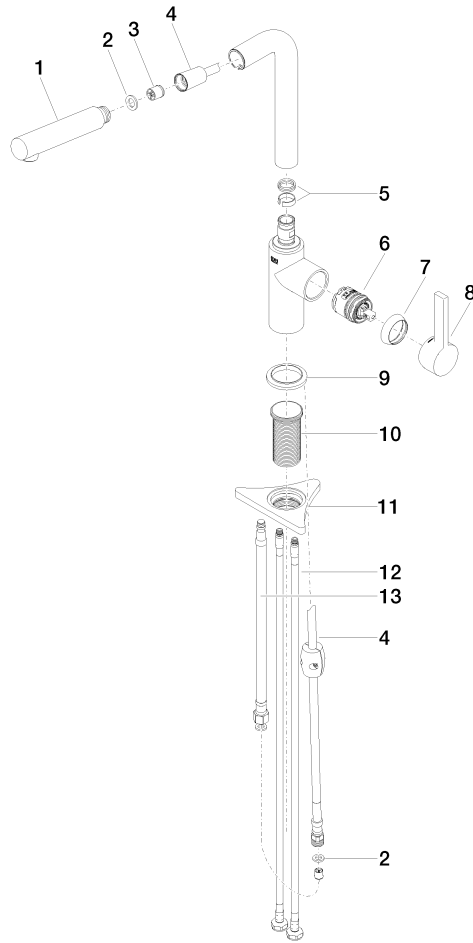

## DORNBRACHT PIUR Single-lever mixer Pull-out - Brushed Nickel

---

33 950 210

- 204mm projection
- pivotable spout 360°
- air-enriched flow
- max. flow 5 l/min at 3 bar flow pressure
- lead-free
- fabric braided hose 1500 mm

## DORNBACHT PIUR Single-lever mixer Pull-out - Brushed Nickel

---

33 950 210

### Certificates

---

IAPMO\_N-4976 (2). IAPMO\_6397 (2).

**DORNBACHT PIUR Single-lever mixer Pull-out - Brushed Nickel**

33 950 210

Parts for other finishes can be found here: [Chrome](#)

**Spare parts list**

No.	Item Number	Name	Quantity used	Delivery time
1	90 12 11 180 01-70	shower	1	2
2	90 14 05 081 00 90	seal	1	2
3	90 23 01 051 01 90	flow reducer	1	2
4	90 30 02 101 00 90	hose	1	2
5	90 14 15 060 00 90	gasket kit	1	2
6	90 15 05 060 00 90	cartridge	1	2
7	90 28 30 011 00-70	cover	1	2
8	90 20 21 001 00-70	handle	1	2
9	90 27 21 001 00-70	rosette	1	2
10	90 30 01 200 00 90	shaft	1	2
11	90 23 10 003 00 90	fixing set	1	2
12	04 30 04 103 00 90	hose	2	2
13	90 30 04 110 00 90	hose	1	2