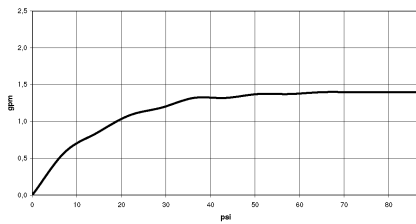

## DORNBRACHT PIUR Single-lever mixer Pull-out - Brushed Nickel

---

33 950 210

- 204mm projection
- pivotable spout 360°
- air-enriched flow
- max. flow 5 l/min at 3 bar flow pressure
- lead-free
- fabric braided hose 1500 mm

Intrinsic protection against back flow.

	Brushed Nickel	33 950 210-70 0010
	Chrome	33 950 210-00 0010
	Soft Black	33 950 210-69 0010

### Flow rate chart