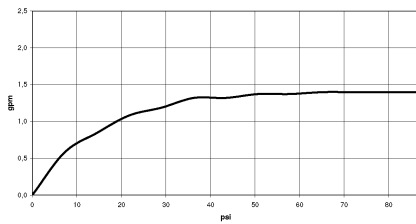

## DORNBACHT LYV Single-lever mixer Pull-out with spray function - Chrome

---

33 960 110

- 230mm projection
- pivotable spout 120°
- air-enriched flow and spray flow
- fabric braided hose 1500 mm
- max. flow 5.2 l/min at 3 bar flow pressure
- lead-free

Intrinsic protection against back flow.

	Chrome	33 960 110-00 0010
	Soft Black	33 960 110-69 0010
	Brushed Nickel	33 960 110-70 0010

### Flow rate chart