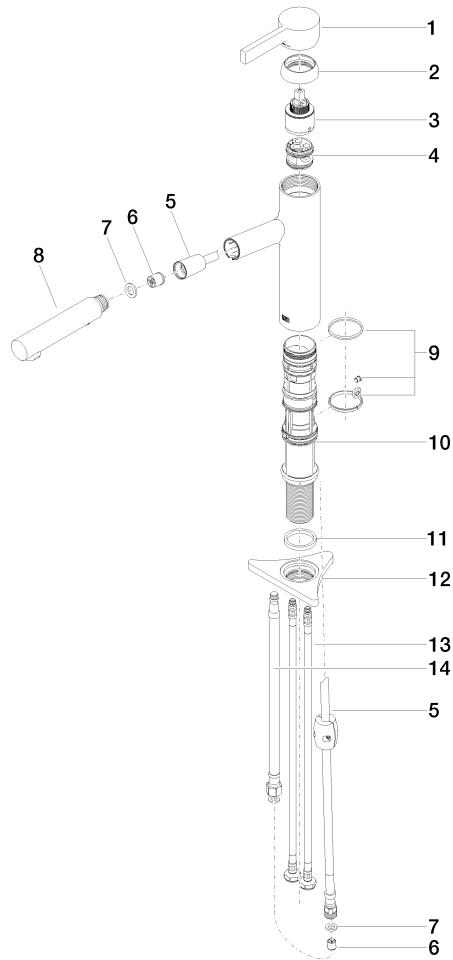

## DORNBACHT LYV Single-lever mixer Pull-out with spray function - Chrome

---

33 960 110

- 230mm projection
- pivotable spout 120°
- air-enriched flow and spray flow
- fabric braided hose 1500 mm
- max. flow 5.2 l/min at 3 bar flow pressure
- lead-free

### Flow rate chart

### Certificates

---

IAPMO\_N-4976 (2). IAPMO\_6397 (2).

**DORNBRAUCHT LYV Single-lever mixer Pull-out with spray function - Chrome**

33 960 110

Parts for other finishes can be found here: [Soft Black](#)

**Spare parts list**

No.	Item Number	Name	Quantity used	Delivery time
1	90 20 81 001 00-00	handle	1	2
2	90 28 30 010 00-00	cover	1	2
3	90 15 05 067 00 90	cartridge	1	2
4	90 18 40 227 00 90	insert	1	2
5	90 30 02 101 00 90	hose	1	2
6	90 23 01 051 01 90	flow reducer	1	2
7	90 14 05 081 00 90	seal	1	2
8	90 12 11 181 01-00	shower	1	2
9	90 14 15 062 00 90	gasket kit	1	2
10	90 30 01 211 01 90	shaft	1	2
11	90 14 05 080 00 90	seal	1	2
12	90 23 10 003 00 90	fixing set	1	2
13	04 30 04 102 00 90	High pressure hose 3/8" -	2	2
14	90 30 04 110 00 90	hose	1	2