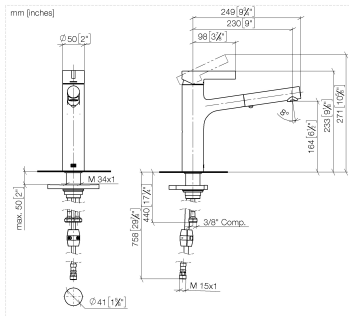

## DORNBACHT LYV Single-lever mixer Pull-out with spray function - Chrome

---

33 960 110

- 230mm projection
- pivotable spout 120°
- air-enriched flow and spray flow
- fabric braided hose 1500 mm
- max. flow 5.2 l/min at 3 bar flow pressure
- lead-free

## DORNBRACHT LYV Single-lever mixer Pull-out with spray function - Chrome

33 960 110

No.	Item Number	Name	Quantity used	Delivery time
1	90 20 81 001 00-00	handle	1	2
2	90 28 30 010 00-00	cover	1	2
3	90 15 05 067 00 90	cartridge	1	2
4	90 18 40 227 00 90	insert	1	2
5	90 30 02 101 00 90	hose	1	2
6	90 23 01 051 01 90	flow reducer	1	2
7	90 14 05 081 00 90	seal	1	2
8	90 12 11 181 01-00	shower	1	2
9	90 14 15 062 00 90	gasket kit	1	2
10	90 30 01 211 01 90	shaft	1	2
11	90 14 05 080 00 90	seal	1	2
12	90 23 10 003 00 90	fixing set	1	2
13	04 30 04 102 00 90	High pressure hose 3/8" -	2	2
14	90 30 04 110 00 90	hose	1	2