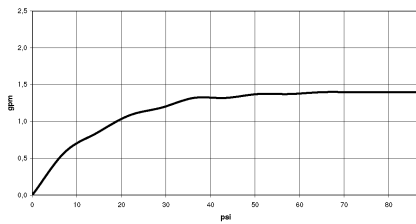

DORNBACHT LYV Single-lever mixer Pull-out with spray function - Soft Black

33 960 110

- 230mm projection
- pivotable spout 120°
- air-enriched flow and spray flow
- fabric braided hose 1500 mm
- max. flow 5.2 l/min at 3 bar flow pressure
- lead-free

Intrinsic protection against back flow.

	Soft Black	33 960 110-69 0010
	Chrome	33 960 110-00 0010
	Brushed Nickel	33 960 110-70 0010

DORNBRACHT LYV Single-lever mixer Pull-out with spray function - Soft Black

33 960 110

Flow rate chart

Codes & Standards

California Energy
Commission
(CEC)

DORNBACHT LYV Single-lever mixer Pull-out with spray function - Soft Black

33 960 110

Certificates

IAPMO_N-4976 (2). IAPMO_6397 (2).