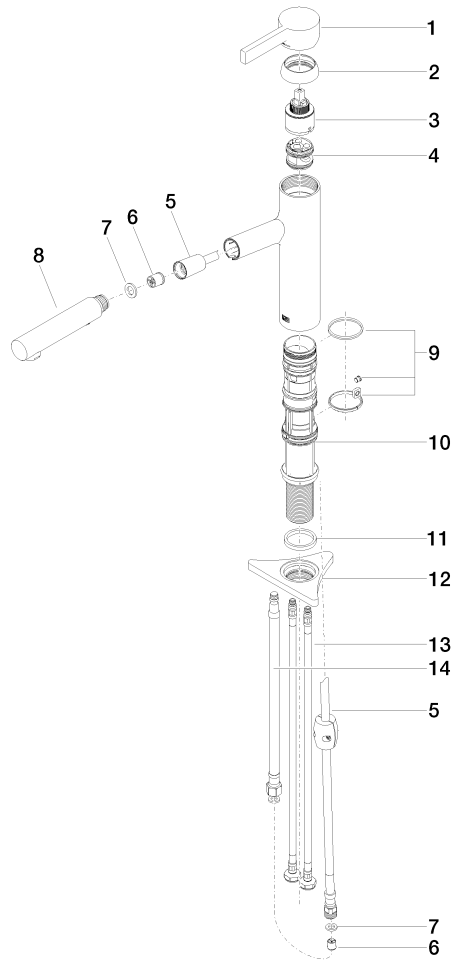

## DORNBACHT LYV Single-lever mixer Pull-out with spray function - Brushed Nickel

33 960 110

- 230mm projection
- pivotable spout 120°
- air-enriched flow and spray flow
- fabric braided hose 1500 mm
- max. flow 5.2 l/min at 3 bar flow pressure
- lead-free

### Flow rate chart

## DORNBACHT LYV Single-lever mixer Pull-out with spray function - Brushed Nickel

---

33 960 110

Certificates

---

IAPMO\_N-4976 (2). IAPMO\_6397 (2).

**DORNBRAUCH LYV Single-lever mixer Pull-out with spray function - Brushed Nickel**

33 960 110

Parts for other finishes can be found here: [Chrome](#)

**Spare parts list**

No.	Item Number	Name	Quantity used	Delivery time
1	90 20 81 001 00-70	handle	1	2
2	90 28 30 010 00-70	cover	1	2
3	90 15 05 067 00 90	cartridge	1	2
4	90 18 40 227 00 90	insert	1	2
5	90 30 02 101 00 90	hose	1	2
6	90 23 01 051 01 90	flow reducer	1	2
7	90 14 05 081 00 90	seal	1	2
8	90 12 11 181 01-70	shower	1	2
9	90 14 15 062 00 90	gasket kit	1	2
10	90 30 01 211 01 90	shaft	1	2
11	90 14 05 080 00 90	seal	1	2
12	90 23 10 003 00 90	fixing set	1	2
13	04 30 04 102 00 90	High pressure hose 3/8" -	2	2
14	90 30 04 110 00 90	hose	1	2