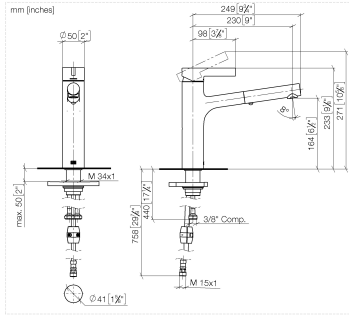

## DORNBACHT LYV Single-lever mixer Pull-out with spray function - Brushed Nickel

33 960 110

- 230mm projection
- pivotable spout 120°
- air-enriched flow and spray flow
- fabric braided hose 1500 mm
- max. flow 5.2 l/min at 3 bar flow pressure
- lead-free

## DORNBRACHT LYV Single-lever mixer Pull-out with spray function - Brushed Nickel

33 960 110