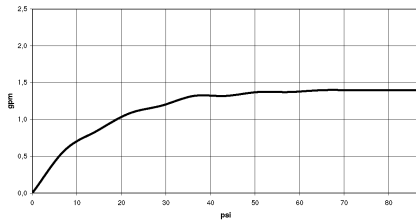

## DORNBACHT LYV Single-lever mixer Pull-out with spray function - Brushed Nickel

33 960 110

- 230mm projection
- pivotable spout 120°
- air-enriched flow and spray flow
- fabric braided hose 1500 mm
- max. flow 5.2 l/min at 3 bar flow pressure
- lead-free

Intrinsic protection against back flow.

	Brushed Nickel	33 960 110-70 0010
	Chrome	33 960 110-00 0010
	Soft Black	33 960 110-69 0010

## DORNBRACHT LYV Single-lever mixer Pull-out with spray function - Brushed Nickel

33 960 110

### Flow rate chart