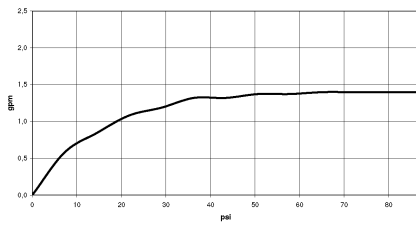

DORNBRACHT PIUR Single-lever mixer Pull-out with spray function - Chrome

33 960 210

- 197mm projection
- pivotable spout 360°
- air-enriched flow and spray flow
- max. flow 5.2 l/min at 3 bar flow pressure
- lead-free
- fabric braided hose 1500 mm

Intrinsic protection against back flow.

	Chrome	33 960 210-00 0010
	Soft Black	33 960 210-69 0010
	Brushed Nickel	33 960 210-70 0010

DORNBRACHT PIUR Single-lever mixer Pull-out with spray function - Chrome

33 960 210

Flow rate chart

Codes & Standards

California Energy
Commission
(CEC)

DORNBACHT PIUR Single-lever mixer Pull-out with spray function - Chrome

33 960 210

Certificates

IAPMO_N-4976 (2). IAPMO_6397 (2).