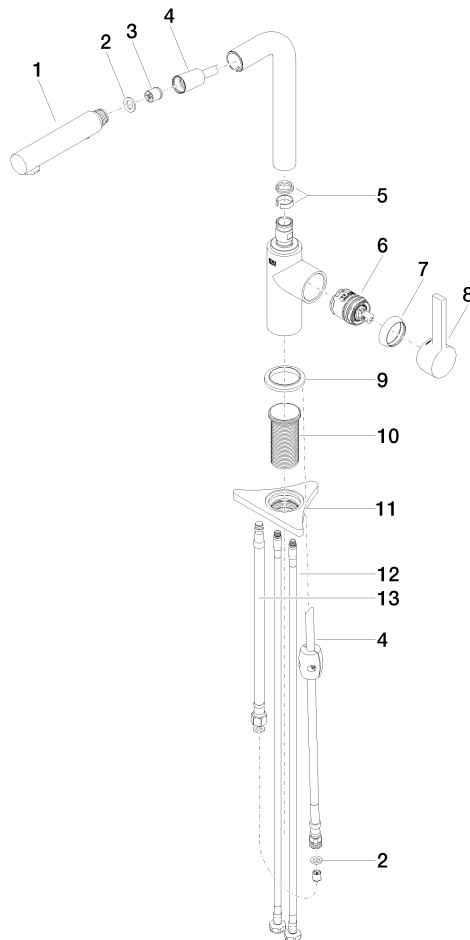

DORNBRACHT PIUR Single-lever mixer Pull-out with spray function - Chrome

33 960 210

- 197mm projection
- pivotable spout 360°
- air-enriched flow and spray flow
- max. flow 5.2 l/min at 3 bar flow pressure
- lead-free
- fabric braided hose 1500 mm

Intrinsic protection against back flow.

	Chrome	33 960 210-00 0010
	Soft Black	33 960 210-69 0010
	Brushed Nickel	33 960 210-70 0010

DORNBRACHT PIUR Single-lever mixer Pull-out with spray function - Chrome

33 960 210

Flow rate chart

Codes & Standards

California Energy
Commission
(CEC)

DORNBACHT PIUR Single-lever mixer Pull-out with spray function - Chrome

33 960 210

Certificates

IAPMO_N-4976 (2). IAPMO_6397 (2).

DORNBRAUCHT PIUR Single-lever mixer Pull-out with spray function - Chrome

33 960 210

Parts for other finishes can be found here: [Soft Black](#)

Spare parts list

No.	Item Number	Name	Quantity used	Delivery time
1	90 12 11 181 01-00	shower	1	2
2	90 14 05 081 00 90	seal	1	2
3	90 23 01 051 02 90	flow reducer	1	2
4	90 30 02 101 00 90	hose	1	2
5	90 14 15 060 00 90	gasket kit	1	2
6	90 15 05 060 00 90	cartridge	1	2
7	90 28 30 011 00-00	cover	1	2
8	90 20 21 001 00-00	handle	1	2
9	90 27 21 001 00-00	rosette	1	2
10	90 30 01 200 00 90	shaft	1	2
11	90 23 10 003 00 90	fixing set	1	2
12	04 30 04 103 00 90	hose	2	2
13	90 30 04 110 00 90	hose	1	2