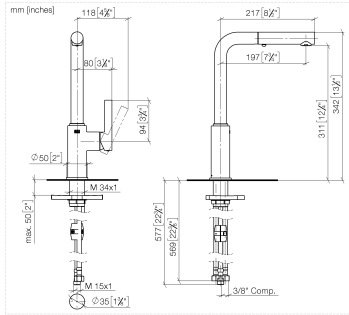

DORNBRACHT PIUR Single-lever mixer Pull-out with spray function - Chrome

33 960 210

- 197mm projection
- pivotable spout 360°
- air-enriched flow and spray flow
- max. flow 5.2 l/min at 3 bar flow pressure
- lead-free
- fabric braided hose 1500 mm

Intrinsic protection against back flow.

	Chrome	33 960 210-00 0010
	Soft Black	33 960 210-69 0010
	Brushed Nickel	33 960 210-70 0010

DORNBRACHT PIUR Single-lever mixer Pull-out with spray function - Chrome

33 960 210

Flow rate chart

Codes & Standards

California Energy
Commission
(CEC)

DORNBACHT PIUR Single-lever mixer Pull-out with spray function - Chrome

33 960 210

Certificates

IAPMO_N-4976 (2). IAPMO_6397 (2).

DORNBRAUCHT PIUR Single-lever mixer Pull-out with spray function - Chrome

33 960 210

Parts for other finishes can be found here: [Soft Black](#)

Spare parts list

No.	Item Number	Name	Quantity used	Delivery time
1	90 12 11 181 01-00	shower	1	2
2	90 14 05 081 00 90	seal	1	2
3	90 23 01 051 02 90	flow reducer	1	2
4	90 30 02 101 00 90	hose	1	2
5	90 14 15 060 00 90	gasket kit	1	2
6	90 15 05 060 00 90	cartridge	1	2
7	90 28 30 011 00-00	cover	1	2
8	90 20 21 001 00-00	handle	1	2
9	90 27 21 001 00-00	rosette	1	2
10	90 30 01 200 00 90	shaft	1	2
11	90 23 10 003 00 90	fixing set	1	2
12	04 30 04 103 00 90	hose	2	2
13	90 30 04 110 00 90	hose	1	2