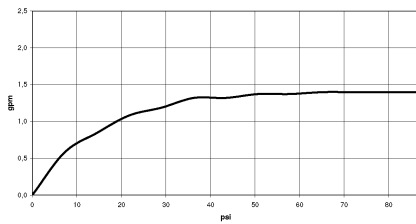

DORNBACHT PIUR Single-lever mixer Pull-out with spray function - Soft Black

33 960 210

- 197mm projection
- pivotable spout 360°
- air-enriched flow and spray flow
- max. flow 5.2 l/min at 3 bar flow pressure
- lead-free
- fabric braided hose 1500 mm

Intrinsic protection against back flow.

	Soft Black	33 960 210-69 0010
	Chrome	33 960 210-00 0010
	Brushed Nickel	33 960 210-70 0010

DORNBRACHT PIUR Single-lever mixer Pull-out with spray function - Soft Black

33 960 210

Flow rate chart

Codes & Standards

California Energy
Commission
(CEC)

DORNBACHT PIUR Single-lever mixer Pull-out with spray function - Soft Black

33 960 210

Certificates

IAPMO_N-4976 (2). IAPMO_6397 (2).