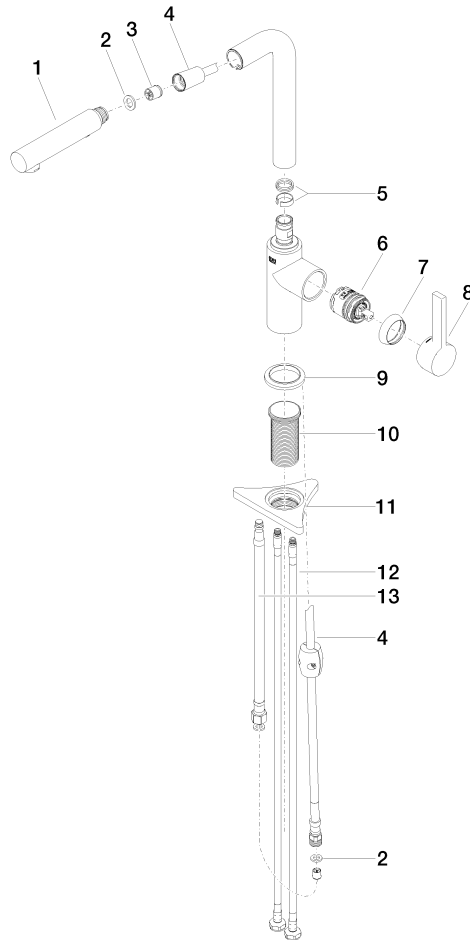

DORNBACHT PIUR Single-lever mixer Pull-out with spray function - Soft Black

33 960 210

- 197mm projection
- pivotable spout 360°
- air-enriched flow and spray flow
- max. flow 5.2 l/min at 3 bar flow pressure
- lead-free
- fabric braided hose 1500 mm

Intrinsic protection against back flow.

	Soft Black	33 960 210-69 0010
	Chrome	33 960 210-00 0010
	Brushed Nickel	33 960 210-70 0010

DORNBRACHT PIUR Single-lever mixer Pull-out with spray function - Soft Black

33 960 210

Flow rate chart

Codes & Standards

California Energy
Commission
(CEC)

DORNBACHT PIUR Single-lever mixer Pull-out with spray function - Soft Black

33 960 210

Certificates

IAPMO_N-4976 (2). IAPMO_6397 (2).

DORNBACHT PIUR Single-lever mixer Pull-out with spray function - Soft Black

33 960 210

Parts for other finishes can be found here: [Chrome](#)

Spare parts list

No.	Item Number	Name	Quantity used	Delivery time
1	90 12 11 181 01-69	shower	1	2
2	90 14 05 081 00 90	seal	1	2
3	90 23 01 051 01 90	flow reducer	1	2
4	90 30 02 101 00 90	hose	1	2
5	90 14 15 060 00 90	gasket kit	1	2
6	90 15 05 060 00 90	cartridge	1	2
7	90 28 30 011 00-69	cover	1	2
8	90 20 21 001 00-69	handle	1	2
9	90 27 21 001 00-69	rosette	1	2
10	90 30 01 200 00 90	shaft	1	2
11	90 23 10 003 00 90	fixing set	1	2
12	04 30 04 103 00 90	hose	2	2
13	90 30 04 110 00 90	hose	1	2