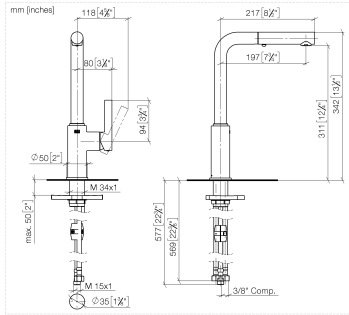

DORNBACHT PIUR Single-lever mixer Pull-out with spray function - Soft Black

33 960 210

- 197mm projection
- pivotable spout 360°
- air-enriched flow and spray flow
- max. flow 5.2 l/min at 3 bar flow pressure
- lead-free
- fabric braided hose 1500 mm

Intrinsic protection against back flow.

	Soft Black	33 960 210-69 0010
	Chrome	33 960 210-00 0010
	Brushed Nickel	33 960 210-70 0010

DORNBRACHT PIUR Single-lever mixer Pull-out with spray function - Soft Black

33 960 210

Flow rate chart

Codes & Standards

California Energy
Commission
(CEC)

DORNBACHT PIUR Single-lever mixer Pull-out with spray function - Soft Black

33 960 210

Certificates

IAPMO_N-4976 (2). IAPMO_6397 (2).

DORNBACHT PIUR Single-lever mixer Pull-out with spray function - Soft Black

33 960 210

Parts for other finishes can be found here: [Chrome](#)

Spare parts list

No.	Item Number	Name	Quantity used	Delivery time
1	90 12 11 181 01-69	shower	1	2
2	90 14 05 081 00 90	seal	1	2
3	90 23 01 051 01 90	flow reducer	1	2
4	90 30 02 101 00 90	hose	1	2
5	90 14 15 060 00 90	gasket kit	1	2
6	90 15 05 060 00 90	cartridge	1	2
7	90 28 30 011 00-69	cover	1	2
8	90 20 21 001 00-69	handle	1	2
9	90 27 21 001 00-69	rosette	1	2
10	90 30 01 200 00 90	shaft	1	2
11	90 23 10 003 00 90	fixing set	1	2
12	04 30 04 103 00 90	hose	2	2
13	90 30 04 110 00 90	hose	1	2