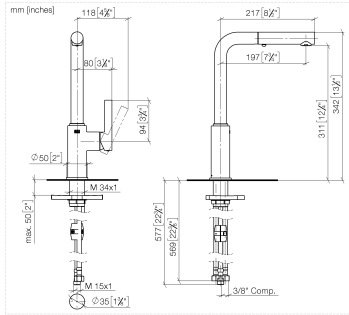

DORNBRACHT PIUR Single-lever mixer Pull-out with spray function - Brushed Nickel

33 960 210

- 197mm projection
- pivotable spout 360°
- air-enriched flow and spray flow
- max. flow 5.2 l/min at 3 bar flow pressure
- lead-free
- fabric braided hose 1500 mm

Intrinsic protection against back flow.

	Brushed Nickel	33 960 210-70 0010
	Chrome	33 960 210-00 0010
	Soft Black	33 960 210-69 0010

DORNBRACHT PIUR Single-lever mixer Pull-out with spray function - Brushed Nickel

33 960 210

Flow rate chart

Codes & Standards

California Energy
Commission
(CEC)

DORNBACHT PIUR Single-lever mixer Pull-out with spray function - Brushed Nickel

33 960 210

Certificates

IAPMO_N-4976 (2). IAPMO_6397 (2).

DORNBRACHT PIUR Single-lever mixer Pull-out with spray function - Brushed Nickel

33 960 210

Parts for other finishes can be found here: [Chrome](#)

Spare parts list

No.	Item Number	Name	Quantity used	Delivery time
1	90 12 11 181 01-70	shower	1	2
2	90 14 05 081 00 90	seal	1	2
3	90 23 01 051 01 90	flow reducer	1	2
4	90 30 02 101 00 90	hose	1	2
5	90 14 15 060 00 90	gasket kit	1	2
6	90 15 05 060 00 90	cartridge	1	2
7	90 28 30 011 00-70	cover	1	2
8	90 20 21 001 00-70	handle	1	2
9	90 27 21 001 00-70	rosette	1	2
10	90 30 01 200 00 90	shaft	1	2
11	90 23 10 003 00 90	fixing set	1	2
12	04 30 04 103 00 90	hose	2	2
13	90 30 04 110 00 90	hose	1	2