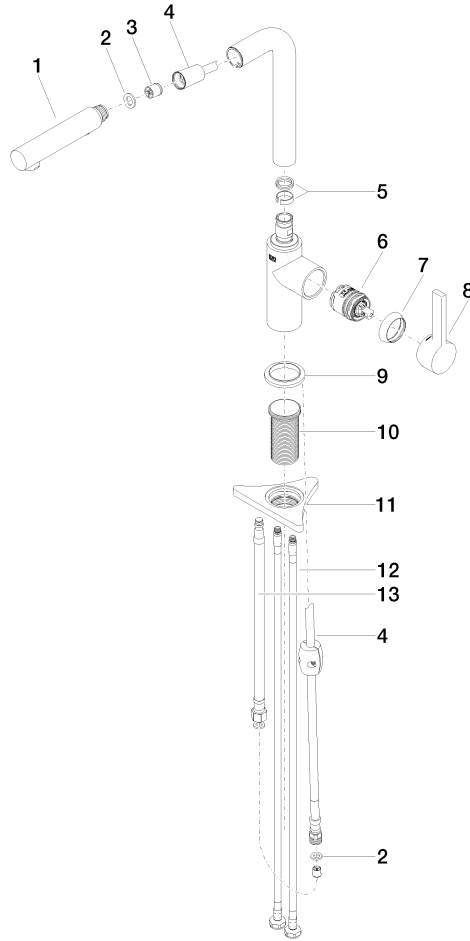

DORNBRACHT PIUR Single-lever mixer Pull-out with spray function - Brushed Nickel

33 960 210

- 197mm projection
- pivotable spout 360°
- air-enriched flow and spray flow
- max. flow 5.2 l/min at 3 bar flow pressure
- lead-free
- fabric braided hose 1500 mm

Intrinsic protection against back flow.

	Brushed Nickel	33 960 210-70 0010
	Chrome	33 960 210-00 0010
	Soft Black	33 960 210-69 0010

DORNBRACHT PIUR Single-lever mixer Pull-out with spray function - Brushed Nickel

33 960 210

Flow rate chart

Codes & Standards

California Energy
Commission
(CEC)

DORNBACHT PIUR Single-lever mixer Pull-out with spray function - Brushed Nickel

33 960 210

Certificates

IAPMO_N-4976 (2). IAPMO_6397 (2).

DORNBRACHT PIUR Single-lever mixer Pull-out with spray function - Brushed Nickel

33 960 210

Parts for other finishes can be found here: [Chrome](#)

Spare parts list

No.	Item Number	Name	Quantity used	Delivery time
1	90 12 11 181 01-70	shower	1	2
2	90 14 05 081 00 90	seal	1	2
3	90 23 01 051 01 90	flow reducer	1	2
4	90 30 02 101 00 90	hose	1	2
5	90 14 15 060 00 90	gasket kit	1	2
6	90 15 05 060 00 90	cartridge	1	2
7	90 28 30 011 00-70	cover	1	2
8	90 20 21 001 00-70	handle	1	2
9	90 27 21 001 00-70	rosette	1	2
10	90 30 01 200 00 90	shaft	1	2
11	90 23 10 003 00 90	fixing set	1	2
12	04 30 04 103 00 90	hose	2	2
13	90 30 04 110 00 90	hose	1	2