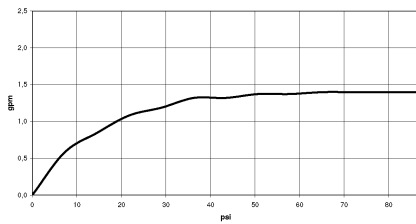

DORNBRACHT PIUR Single-lever mixer Pull-out with spray function - Brushed Nickel

33 960 210

- 197mm projection
- pivotable spout 360°
- air-enriched flow and spray flow
- max. flow 5.2 l/min at 3 bar flow pressure
- lead-free
- fabric braided hose 1500 mm

Intrinsic protection against back flow.

	Brushed Nickel	33 960 210-70 0010
	Chrome	33 960 210-00 0010
	Soft Black	33 960 210-69 0010

DORNBRACHT PIUR Single-lever mixer Pull-out with spray function - Brushed Nickel

33 960 210

Flow rate chart

Codes & Standards

California Energy
Commission
(CEC)

DORNBACHT PIUR Single-lever mixer Pull-out with spray function - Brushed Nickel

33 960 210

Certificates

IAPMO_N-4976 (2). IAPMO_6397 (2).