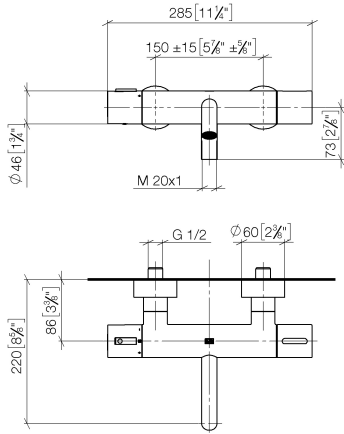

34 201 979

- 210mm projection
- circular normal flow
- rotary diverter with volume control and shut-off function
- 3/8" shower outlet
- slide-on rosettes Ø 60 mm
- 1/2" connection
- gauge 150 mm - 15 mm
- max. flow 16.9 l/min at 3 bar flow pressure
- WRAS 2201054

Required miscellaneous

	Concealed adapter - ●please order two adapters (USA only)	35 080 970-90 0010
---	---	-----------------------

34 201 979

mm [inches]

Flow rate chart

Codes & Standards

California Energy
Commission
(CEC)