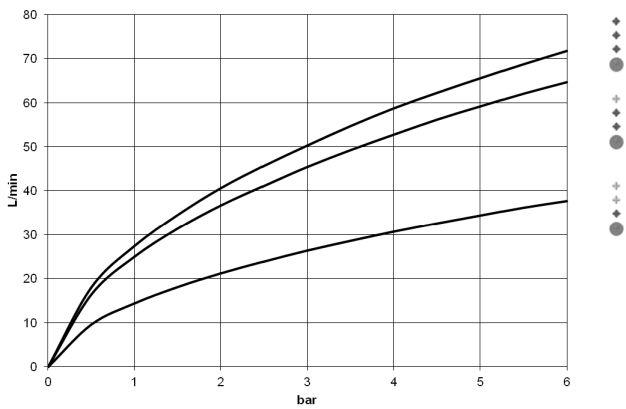

Required miscellaneous

	Concealed adapter - ●please order two adapters (USA only)	35 080 970-90 0010
---	---	-----------------------

34 201 979

mm [inches]

Flow rate chart

Codes & Standards

California Energy
Commission
(CEC)