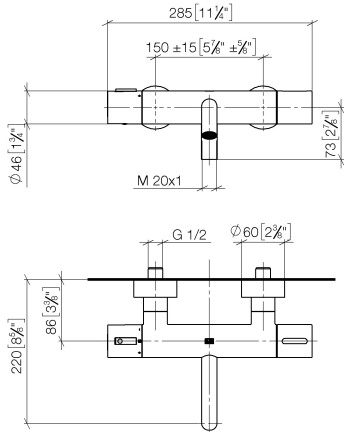

META Bath thermostat for wall mounting without shower set - Brushed Light Gold

META

34 201 979

- 210mm projection
- circular normal flow
- rotary diverter with volume control and shut-off function
- 3/8" shower outlet
- slide-on rosettes Ø 60 mm
- 1/2" connection
- gauge 150 mm - 15 mm
- max. flow 16.9 l/min at 3 bar flow pressure
- WRAS 2201054

Required miscellaneous

Concealed adapter - 35 080 970-90
 ●please order two adapters (USA only) 0010

34 201 979
mm [inches]

Flow rate chart

Codes & Standards

California Energy
Commission
(CEC)

DIN 4109

ISO 3822