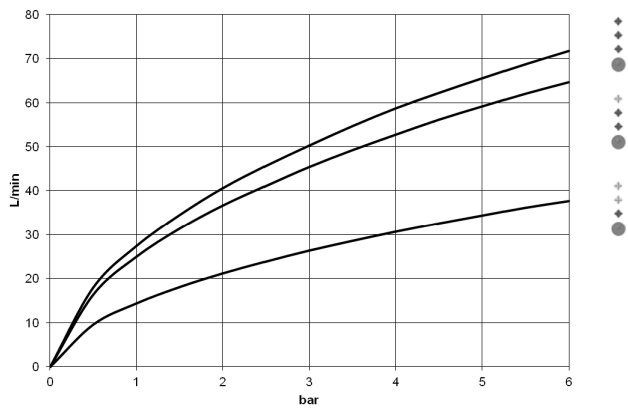

META Bath thermostat for wall mounting without shower set - Brushed Light Gold

META

34 201 979

- 210mm projection
- circular normal flow
- rotary diverter with volume control and shut-off function
- 3/8" shower outlet
- slide-on rosettes Ø 60 mm
- 1/2" connection
- gauge 150 mm - 15 mm
- max. flow 16.9 l/min at 3 bar flow pressure
- WRAS 2201054

Required miscellaneous

Concealed adapter - 35 080 970-90
 ●please order two adapters (USA only) 0010

34 201 979
mm [inches]

Flow rate chart

Codes & Standards

California Energy
Commission
(CEC)

DIN 4109

ISO 3822