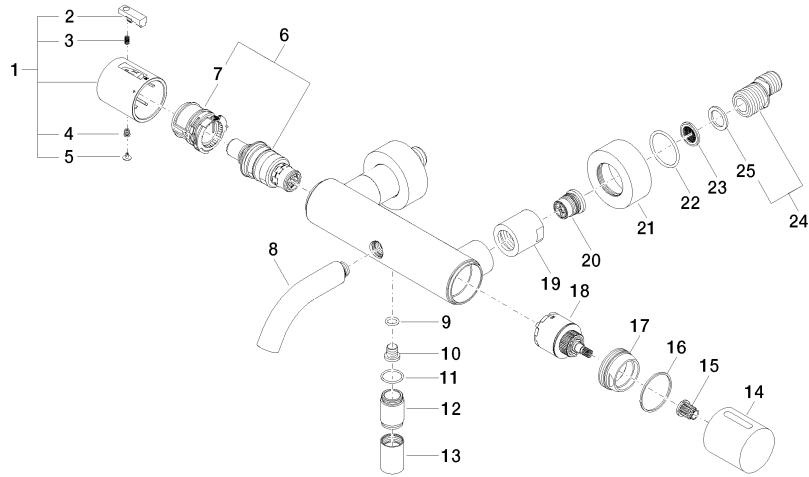

META Bath thermostat for wall mounting without shower set - Brushed Light Gold

META

34 201 979

- 210mm projection
- circular normal flow
- rotary diverter with volume control and shut-off function
- 3/8" shower outlet
- slide-on rosettes Ø 60 mm
- 1/2" connection
- gauge 150 mm - 15 mm
- max. flow 16.9 l/min at 3 bar flow pressure
- WRAS 2201054

Required miscellaneous

Concealed adapter - 35 080 970-90
 ●please order two adapters (USA only) 0010

34 201 979
mm [inches]

Flow rate chart

Codes & Standards

California Energy
Commission
(CEC)

DIN 4109

ISO 3822

Ü-Zeichen

META Bath thermostat for wall mounting without shower set - Brushed Light
Gold

META

34 201 979
Certificates

LGA_18

34 201 979

Product version from 9/1/2022

META Bath thermostat for wall mounting without shower set - Brushed Light
Gold

META

34 201 979

Spare parts list

Product version from 9/1/2022