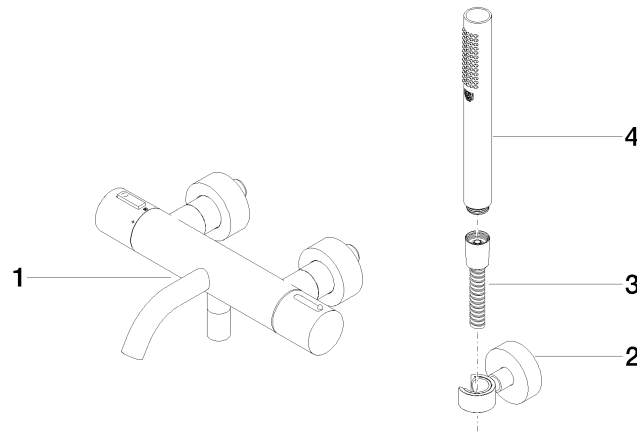

META Bath thermostat for wall mounting with hand shower set - Brushed Chrome

META

34 234 979

- spout: circular, air-enriched flow
- max. flow 16.9 l/min at 3 bar flow pressure
- Hand shower: COMPACT RAIN, max. flow rate 6.8 l/min (at 3 bar)
- complete hand shower set with anti-scale system
- rotary diverter with volume control and shut-off function
- slide-on rosettes Ø 60 mm
- 210mm projection
- 1/2" connection
- gauge 150 mm - 15 mm
- metal shower hose 1250mm with integrated anti-twist protection
- shower holder rosette Ø 57mm

34 234 979
mm [inches]

Flow rate chart

Codes & Standards

California Energy
Commission
(CEC)

META Bath thermostat for wall mounting with hand shower set - Brushed
Chrome

META

34 234 979

Certificates

LGA_18609.

Belgaqua_21-032-
27_5.

34 234 979
Parts for other
finishes can be found
here: [Chrome](#)

Spare parts list

No.	Item Number	Name	Quantity used	Delivery time
1	34 201 979-93	META Bath thermostat for wall mounting without shower set - Brushed Chrome	1	20
2	28 050 920-93	holder	1	-
Spare part can no longer be ordered, please order the replacement item				
3	90 30 02 072 00-93	Metal shower hose 1/2" x 3/8" x 1250 mm - Brushed Chrome	1	20
4	28 019 979-93	Hand shower - Brushed Chrome	1	20