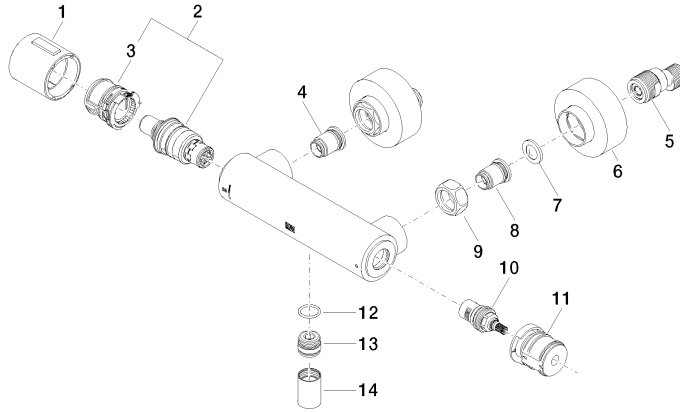

Shower thermostat for wall installation - Brushed Platinum

34 443 979

- slide-on rosettes Ø 70 mm
- gauge 150 mm - 13 mm
- 3/8" shower outlet
- with volume control
- WRAS 2204005

Intrinsic protection against back flow.

Required miscellaneous

TARA Regulator handle - Brushed Platinum 11 431 892-06

Shower thermostat for wall installation - Brushed Platinum

34 443 979

mm [inches]

Flow rate chart

Certificates

Belgaqua_22_281_2 LGA_29986.
7_5.

WRAS_2204005.

Shower thermostat for wall installation - Brushed Platinum

34 443 979

Parts for other finishes can be found here: [Chrome](#)

Spare parts list

No.	Item Number	Name	Quantity used	Delivery time
1	90 17 33 015 00-06	handle	1	10
2	90 15 02 070 00 90	cartridge	1	2
3	90 30 40 010 00 90	regulator	1	2
4	04 31 20 530 00 90	insert	1	2
5	04 11 04 030 00 90	connection	2	2
6	90 31 20 512 00-06	rosette	2	10
7	09 29 30 050 90	sieve	2	2
8	04 31 20 540 00 90	insert	1	2
9	09 24 77 008-00	nut	2	10
10	90 90 03 236 00 90	top	1	2
11	90 30 40 017 00 90	base	1	2
12	90 14 10 010 00 90	seal	1	2
13	09 31 20 511-06	nipple	1	60
14	90 21 02 069 00-06	cover	1	10