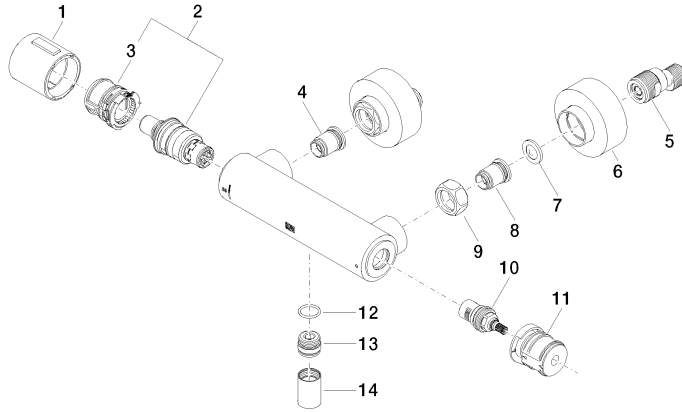

Shower thermostat for wall installation - Dark Chrome

34 443 979

- slide-on rosettes Ø 70 mm
- gauge 150 mm - 13 mm
- 3/8" shower outlet
- with volume control
- WRAS 2204005

Intrinsic protection against back flow.

Shower thermostat for wall installation - Dark Chrome

34 443 979

mm [inches]

Flow rate chart

Certificates

Belgaqua_22_281_2 LGA_29986.
7_5.

WRAS_2204005.

Shower thermostat for wall installation - Dark Chrome

34 443 979

Parts for other finishes can be found here: [Chrome](#)

Spare parts list

No.	Item Number	Name	Quantity used	Delivery time
1	90 17 33 015 00-19	handle	1	20
2	90 15 02 070 00 90	cartridge	1	2
3	90 30 40 010 00 90	regulator	1	2
4	04 31 20 530 00 90	insert	1	2
5	04 11 04 030 00 90	connection	2	2
6	90 31 20 512 00-19	rosette	2	20
7	09 29 30 050 90	sieve	2	2
8	04 31 20 540 00 90	insert	1	2
9	09 24 77 008-00	nut	2	10
10	90 90 03 236 00 90	top	1	2
11	90 30 40 017 00 90	base	1	2
12	90 14 10 010 00 90	seal	1	2
13	09 31 20 511-19	nipple	1	20
14	90 21 02 069 00-19	cover	1	20