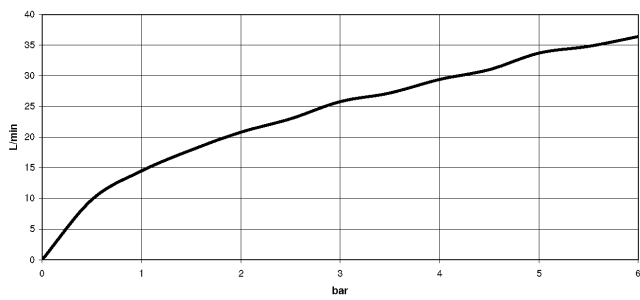

Shower thermostat for wall installation - Dark Chrome

34 443 979

mm [inches]

Flow rate chart

Certificates

Belgaqua_22_281_2 LGA_29986.
7_5.

WRAS_2204005.

Shower thermostat for wall installation - Dark Chrome