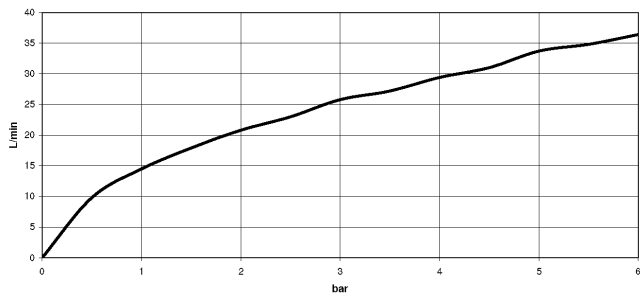

34 443 979

mm [inches]

Flow rate chart

Certificates

Belgaqua_22_281_2 LGA_29986.
7_5.

WRAS_2204005.

Shower thermostat for wall installation - Matte Black

34 443 979