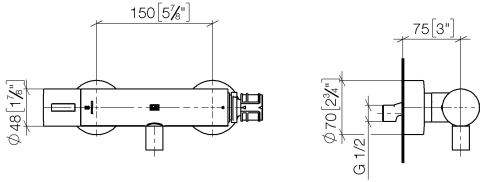

Shower thermostat for wall installation - Matte Black

34 443 979

- slide-on rosettes Ø 70 mm
- gauge 150 mm - 13 mm
- 3/8" shower outlet
- with volume control
- WRAS 2204005

Intrinsic protection against back flow.

Required miscellaneous

Concealed adapter - 35 080 970-90
 • please order two adapters (USA only) 0010

Required miscellaneous

TARA Regulator handle - Matte Black 11 431 892-33

Shower thermostat for wall installation - Matte Black

34 443 979

mm [inches]

Flow rate chart

Certificates

Belgaqua_22_281_2 LGA_29986.
7_5.

WRAS_2204005.

Shower thermostat for wall installation - Matte Black

34 443 979