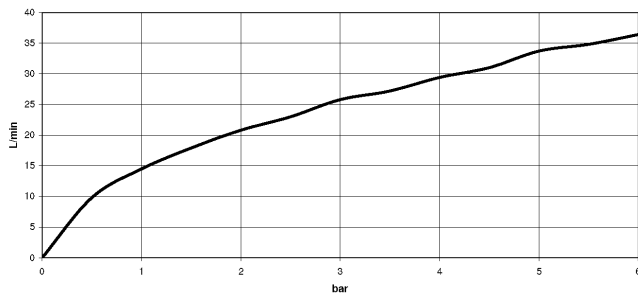

## Shower thermostat for wall installation - Champagne (22kt Gold)

---

34 443 979

mm [inches]

### Flow rate chart

---