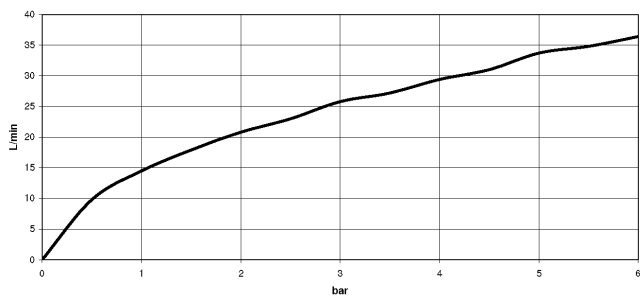

34 443 979

mm [inches]

Flow rate chart

Certificates

Belgaqua_22_281_2 LGA_29986.
7_5.

WRAS_2204005.

Shower thermostat for wall installation - Brushed Chrome

34 443 979