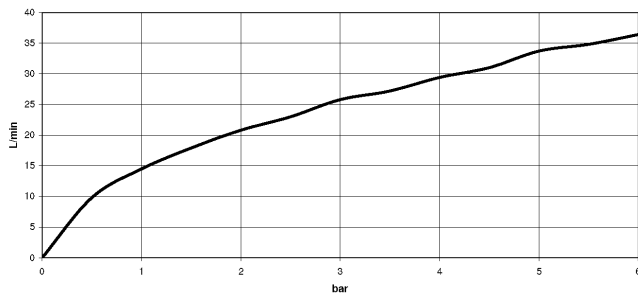

34 443 979

mm [inches]

Flow rate chart

Certificates

Belgaqua_22_281_2 LGA_29986.
7_5.

WRAS_2204005.

Shower thermostat for wall installation - Brushed Dark Platinum

34 443 979