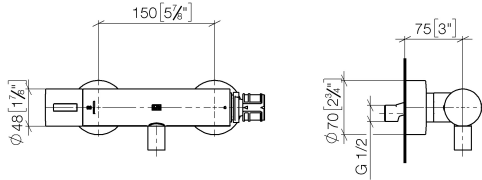

Shower thermostat for wall installation - Brushed Dark Platinum

34 443 979

- slide-on rosettes Ø 70 mm
- gauge 150 mm - 13 mm
- 3/8" shower outlet
- with volume control
- WRAS 2204005

Intrinsic protection against back flow.

34 443 979

mm [inches]

Flow rate chart

Certificates

Belgaqua_22_281_2 LGA_29986.
7_5.

WRAS_2204005.

Shower thermostat for wall installation - Brushed Dark Platinum

34 443 979