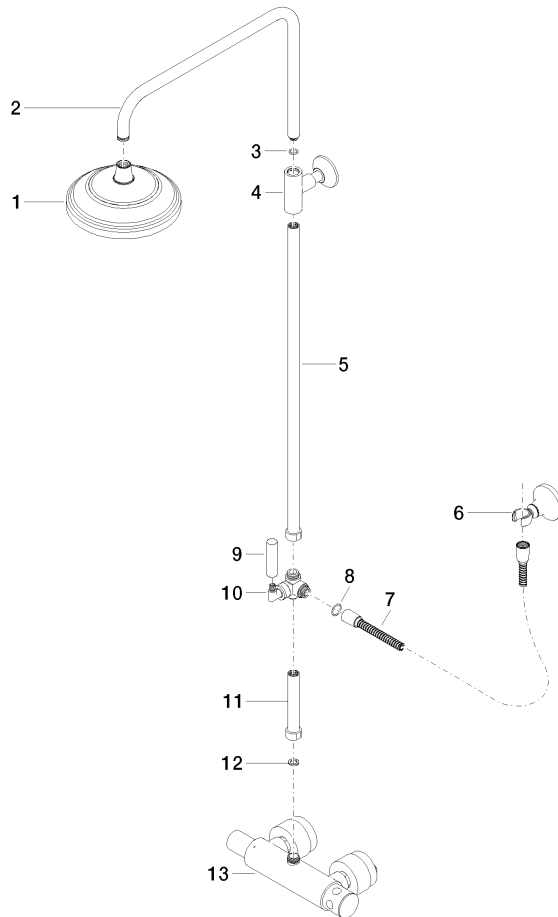

**MADISON Showerpipe with shower thermostat without hand shower - Brushed Durabronz (23kt Gold)**

MADISON

34 459 360

- shower with fixed riser projection 420mm
  - overhead shower: rain flow
  - rain shower Ø 200 mm
  - rain shower with anti-scale system
  - max. rainshower flow 6.8 l/min
  - rotary diverter for fixed-riser shower/hand shower
  - height of fittings up to rain shower (bottom edge) 985mm
  - height of fittings up to top edge of elbow 1160mm
  - two-part push-on rosette Ø 65 mm
  - rosette for shower holder Ø 65mm
  - rosette for wall mounting Ø 60mm
  - gauge 150 mm - 13 mm
  - metal shower hose 1250mm with integrated anti-twist protection
  - 1/2" connection
  - Pipe diameter 20 mm
  - This product reduces water consumption by % (compared to requirements of EPAct '92)
  - This product can contribute to Water Use Reduction in LEED® Green Building Rating
- Intrinsic protection against back flow.**

## Flow rate chart

## Codes & Standards

ASME  
A112.18.1/CSA  
B125.1

California Energy  
Commission  
(CEC)

34 459 360

MADISON Showerpipe with shower thermostat without hand shower - Brushed  
Durabross (23kt Gold)

---

MADISON

34 459 360

**Spare parts list**

No.	Item Number	Name	Quantity used	Delivery time
	04 12 05 038 30-28	shower	17	20