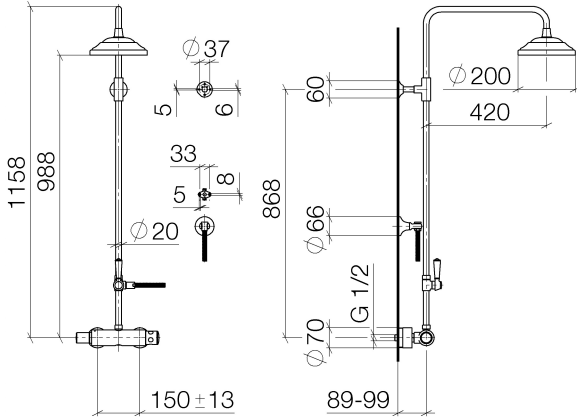

**MADISON Showerpipe with shower thermostat without hand shower - Brushed Durabronz (23kt Gold)**

MADISON

34 459 360

- shower with fixed riser projection 420mm
  - overhead shower: rain flow
  - rain shower Ø 200 mm
  - rain shower with anti-scale system
  - max. rainshower flow 6.8 l/min
  - rotary diverter for fixed-riser shower/hand shower
  - height of fittings up to rain shower (bottom edge) 985mm
  - height of fittings up to top edge of elbow 1160mm
  - two-part push-on rosette Ø 65 mm
  - rosette for shower holder Ø 65mm
  - rosette for wall mounting Ø 60mm
  - gauge 150 mm - 13 mm
  - metal shower hose 1250mm with integrated anti-twist protection
  - 1/2" connection
  - Pipe diameter 20 mm
  - This product reduces water consumption by % (compared to requirements of EPAct '92)
  - This product can contribute to Water Use Reduction in LEED® Green Building Rating
- Intrinsic protection against back flow.**

## Flow rate chart

34 459 360

**Spare parts list**

No.	Item Number	Name	Quantity used	Delivery time
	04 12 05 038 30-28	shower	17	20