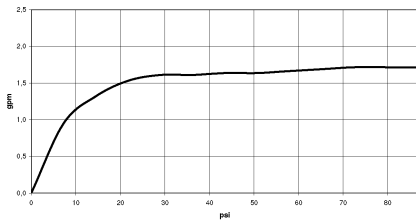

**MADISON Showerpipe with shower thermostat without hand shower - Brushed Durabronz (23kt Gold)**

MADISON

34 459 360

- shower with fixed riser projection 420mm
  - overhead shower: rain flow
  - rain shower Ø 200 mm
  - rain shower with anti-scale system
  - max. rainshower flow 6.8 l/min
  - rotary diverter for fixed-riser shower/hand shower
  - height of fittings up to rain shower (bottom edge) 985mm
  - height of fittings up to top edge of elbow 1160mm
  - two-part push-on rosette Ø 65 mm
  - rosette for shower holder Ø 65mm
  - rosette for wall mounting Ø 60mm
  - gauge 150 mm - 13 mm
  - metal shower hose 1250mm with integrated anti-twist protection
  - 1/2" connection
  - Pipe diameter 20 mm
  - This product reduces water consumption by % (compared to requirements of EPAct '92)
  - This product can contribute to Water Use Reduction in LEED® Green Building Rating
- Intrinsic protection against back flow.**

## Flow rate chart