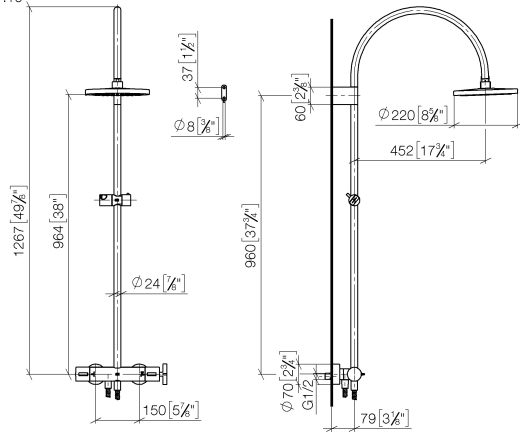

**VAIA Shower pipe with shower thermostat without hand shower - Brushed Platinum**

VAIA

34 459 809

- shower with fixed riser projection 452mm
- overhead shower: rain flow
- rain shower Ø 220 mm
- rain shower with anti-scale system
- max. rainshower flow 6.8 l/min
- Function from: 6 l/min
- rotary diverter with volume control and shut-off function
- slide-on rosettes Ø 70 mm
- height of fittings up to rain shower (bottom edge) 964mm
- height of fittings up to top edge of elbow 1267mm
- gauge 150 mm - 13 mm
- metal shower hose 1750mm with integrated anti-twist protection
- 1/2" connection
- slide bar
- Pipe diameter 23.5 mm

**Required miscellaneous**

**Hand shower FlowReduce - Brushed Platinum**      28 016 979-06 0010

34 459 809

mm [inches]

1:10

**Flow rate chart**

**Codes & Standards**

California Energy  
Commission  
(CEC)

### Spare parts list

No.	Item Number	Name	Quantity used	Delivery time
1	04 12 05 092 10-06	shower	1	10
2	04 28 22 346 00-06	pipe	1	10
3	09 14 10 008 90	seal	1	2
4	90 17 11 150 00-06	holder	1	10
5	28 322 970-06	Metal shower hose 1/2" x 3/8" x 1750 mm - Brushed Platinum	1	2
6	12 570 970-06	Slide unit - Brushed Platinum	1	10
7	90 28 22 349 00-06	pipe	1	10
8	04 17 01 250 00-06	connection	1	10
9	90 17 33 015 00-06	handle	1	10
10	90 14 20 026 00 90	seal	1	2
11	90 17 33 030 00-06	handle	1	10