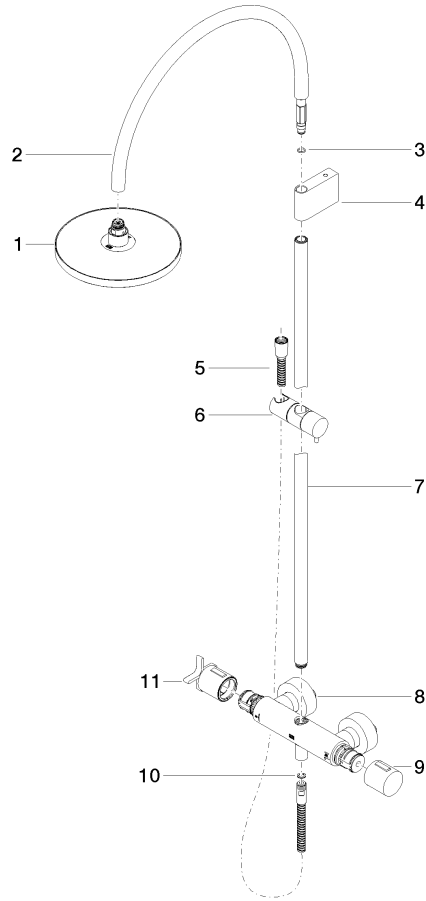

**VAIA Shower pipe with shower thermostat without hand shower - Brushed Platinum**

VAIA

34 459 809

- shower with fixed riser projection 452mm
- overhead shower: rain flow
- rain shower Ø 220 mm
- rain shower with anti-scale system
- max. rainshower flow 6.8 l/min
- Function from: 6 l/min
- rotary diverter with volume control and shut-off function
- slide-on rosettes Ø 70 mm
- height of fittings up to rain shower (bottom edge) 964mm
- height of fittings up to top edge of elbow 1267mm
- gauge 150 mm - 13 mm
- metal shower hose 1750mm with integrated anti-twist protection
- 1/2" connection
- slide bar
- Pipe diameter 23.5 mm

	Brushed Platinum	34 459 809-06 0010
	Chrome	34 459 809-00 0010
	Platinum	34 459 809-08 0010
	Dark Chrome	34 459 809-19 0010
	Brushed Durabrass (23kt Gold)	34 459 809-28 0010
	Brushed Bronze	34 459 809-42 0010
	Brushed Champagne (22kt Gold)	34 459 809-46 0010
	Champagne (22kt Gold)	34 459 809-47 0010
	Brushed Dark Platinum	34 459 809-99 0010

**Required miscellaneous**

**Hand shower FlowReduce - Brushed Platinum**      28 016 979-06 0010

34 459 809

mm [inches]

1:10

**Flow rate chart**

**Codes & Standards**

California Energy  
Commission  
(CEC)

### Spare parts list

No.	Item Number	Name	Quantity used	Delivery time
1	04 12 05 092 10-06	shower	1	10
2	04 28 22 346 00-06	pipe	1	10
3	09 14 10 008 90	seal	1	2
4	90 17 11 150 00-06	holder	1	10
5	28 322 970-06	Metal shower hose 1/2" x 3/8" x 1750 mm - Brushed Platinum	1	2
6	12 570 970-06	Slide unit - Brushed Platinum	1	10
7	90 28 22 349 00-06	pipe	1	10
8	04 17 01 250 00-06	connection	1	10
9	90 17 33 015 00-06	handle	1	10
10	90 14 20 026 00 90	seal	1	2
11	90 17 33 030 00-06	handle	1	10