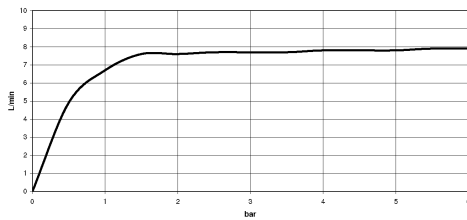

**VAIA Shower pipe with shower thermostat without hand shower - Brushed Platinum**

VAIA

34 459 809

- shower with fixed riser projection 452mm
- overhead shower: rain flow
- rain shower Ø 220 mm
- rain shower with anti-scale system
- max. rainshower flow 6.8 l/min
- Function from: 6 l/min
- rotary diverter with volume control and shut-off function
- slide-on rosettes Ø 70 mm
- height of fittings up to rain shower (bottom edge) 964mm
- height of fittings up to top edge of elbow 1267mm
- gauge 150 mm - 13 mm
- metal shower hose 1750mm with integrated anti-twist protection
- 1/2" connection
- slide bar
- Pipe diameter 23.5 mm

**Required miscellaneous**

**Hand shower FlowReduce - Brushed Platinum**      28 016 979-06 0010

34 459 809

mm [inches]

1:10

**Flow rate chart**

**Codes & Standards**

California Energy  
Commission  
(CEC)