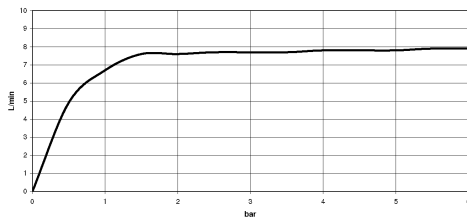

VAIA Shower pipe with shower thermostat without hand shower - Brushed Durabronz (23kt Gold)

VAIA

34 459 809

- shower with fixed riser projection 452mm
- overhead shower: rain flow
- rain shower Ø 220 mm
- rain shower with anti-scale system
- max. rainshower flow 6.8 l/min
- Function from: 6 l/min
- rotary diverter with volume control and shut-off function
- slide-on rosettes Ø 70 mm
- height of fittings up to rain shower (bottom edge) 964mm
- height of fittings up to top edge of elbow 1267mm
- gauge 150 mm - 13 mm
- metal shower hose 1750mm with integrated anti-twist protection
- 1/2" connection
- slide bar
- Pipe diameter 23.5 mm

Required miscellaneous

Hand shower FlowReduce - 28 016 979-28
Brushed Durabronz (23kt Gold) 0010

34 459 809

mm [inches]

1:10

Flow rate chart

Codes & Standards

California Energy
Commission
(CEC)