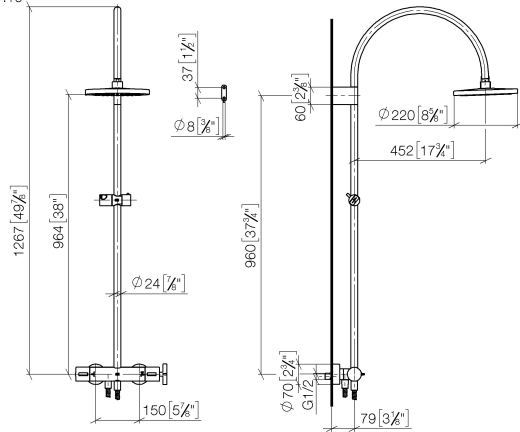

VAIA Shower pipe with shower thermostat without hand shower - Brushed Durabronz (23kt Gold)

VAIA

34 459 809

- shower with fixed riser projection 452mm
- overhead shower: rain flow
- rain shower Ø 220 mm
- rain shower with anti-scale system
- max. rainshower flow 6.8 l/min
- Function from: 6 l/min
- rotary diverter with volume control and shut-off function
- slide-on rosettes Ø 70 mm
- height of fittings up to rain shower (bottom edge) 964mm
- height of fittings up to top edge of elbow 1267mm
- gauge 150 mm - 13 mm
- metal shower hose 1750mm with integrated anti-twist protection
- 1/2" connection
- slide bar
- Pipe diameter 23.5 mm

Required miscellaneous

Hand shower FlowReduce - 28 016 979-28
Brushed Durabronz (23kt Gold) 0010

34 459 809

mm [inches]

1:10

Flow rate chart

Codes & Standards

California Energy
Commission
(CEC)

34 459 809
Parts for other finishes can be found here: [Chrome](#)

Spare parts list

No.	Item Number	Name	Quantity used	Delivery time
1	04 12 05 092 10-28	shower	1	20
2	04 28 22 346 00-28	pipe	1	20
3	09 14 10 008 90	seal	1	2
4	90 17 11 150 00-28	holder	1	20
5	28 322 970-28	Metal shower hose 1/2" x 3/8" x 1750 mm - Brushed Durabronz (23kt Gold)	1	20
6	12 570 970-28	Slide unit - Brushed Durabronz (23kt Gold)	1	20
7	90 28 22 349 00-28	pipe	1	20
8	04 17 01 250 00-28	connection	1	20
9	90 17 33 015 00-28	handle	1	20
10	90 14 20 026 00 90	seal	1	2
11	90 17 33 030 00-28	handle	1	20