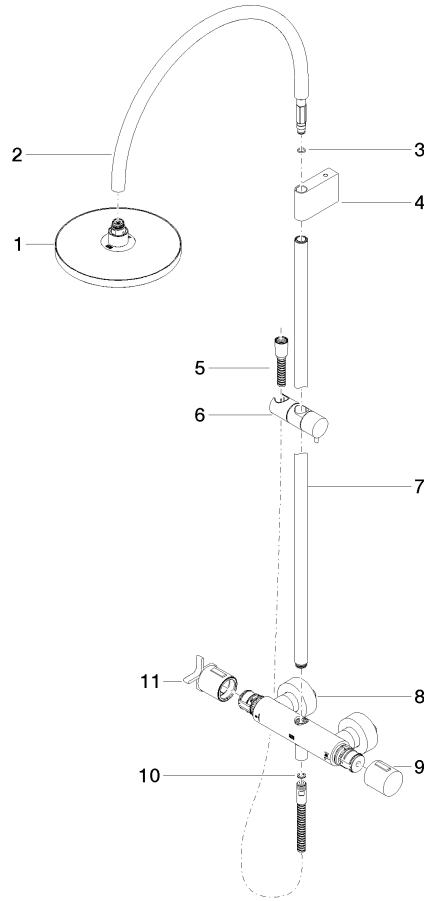

VAIA Shower pipe with shower thermostat without hand shower - Brushed Durabronz (23kt Gold)

VAIA

34 459 809

- shower with fixed riser projection 452mm
- overhead shower: rain flow
- rain shower Ø 220 mm
- rain shower with anti-scale system
- max. rainshower flow 6.8 l/min
- Function from: 6 l/min
- rotary diverter with volume control and shut-off function
- slide-on rosettes Ø 70 mm
- height of fittings up to rain shower (bottom edge) 964mm
- height of fittings up to top edge of elbow 1267mm
- gauge 150 mm - 13 mm
- metal shower hose 1750mm with integrated anti-twist protection
- 1/2" connection
- slide bar
- Pipe diameter 23.5 mm

	Brushed Durabronz (23kt Gold)	34 459 809-28 0010
	Chrome	34 459 809-00 0010
	Brushed Platinum	34 459 809-06 0010
	Platinum	34 459 809-08 0010
	Dark Chrome	34 459 809-19 0010
	Brushed Bronze	34 459 809-42 0010
	Brushed Champagne (22kt Gold)	34 459 809-46 0010
	Champagne (22kt Gold)	34 459 809-47 0010
	Brushed Dark Platinum	34 459 809-99 0010

Required miscellaneous

Hand shower FlowReduce - 28 016 979-28
Brushed Durabronz (23kt Gold) 0010

34 459 809

mm [inches]

1:10

Flow rate chart

Codes & Standards

California Energy
Commission
(CEC)

34 459 809
Parts for other finishes can be found here: [Chrome](#)

Spare parts list

No.	Item Number	Name	Quantity used	Delivery time
1	04 12 05 092 10-28	shower	1	20
2	04 28 22 346 00-28	pipe	1	20
3	09 14 10 008 90	seal	1	2
4	90 17 11 150 00-28	holder	1	20
5	28 322 970-28	Metal shower hose 1/2" x 3/8" x 1750 mm - Brushed Durabronz (23kt Gold)	1	20
6	12 570 970-28	Slide unit - Brushed Durabronz (23kt Gold)	1	20
7	90 28 22 349 00-28	pipe	1	20
8	04 17 01 250 00-28	connection	1	20
9	90 17 33 015 00-28	handle	1	20
10	90 14 20 026 00 90	seal	1	2
11	90 17 33 030 00-28	handle	1	20