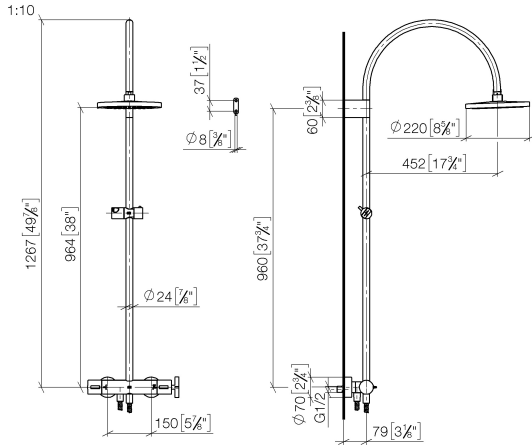

VAIA Shower pipe with shower thermostat without hand shower - Brushed Bronze

VAIA

34 459 809

- shower with fixed riser projection 452mm
- overhead shower: rain flow
- rain shower Ø 220 mm
- rain shower with anti-scale system
- max. rainshower flow 6.8 l/min
- Function from: 6 l/min
- rotary diverter with volume control and shut-off function
- slide-on rosettes Ø 70 mm
- height of fittings up to rain shower (bottom edge) 964mm
- height of fittings up to top edge of elbow 1267mm
- gauge 150 mm - 13 mm
- metal shower hose 1750mm with integrated anti-twist protection
- 1/2" connection
- slide bar
- Pipe diameter 23.5 mm

	Brushed Bronze	34 459 809-42 0010
	Chrome	34 459 809-00 0010
	Brushed Platinum	34 459 809-06 0010
	Platinum	34 459 809-08 0010
	Dark Chrome	34 459 809-19 0010
	Brushed Durabronze (23kt Gold)	34 459 809-28 0010
	Brushed Champagne (22kt Gold)	34 459 809-46 0010
	Champagne (22kt Gold)	34 459 809-47 0010
	Brushed Dark Platinum	34 459 809-99 0010

Required miscellaneous

Hand shower FlowReduce - 28 016 979-42
Brushed Bronze 0010

34 459 809
mm [inches]

Flow rate chart

Codes & Standards

California Energy
Commission
(CEC)

34 459 809
Parts for other
finishes can be found
here: [Chrome](#)

Spare parts list

No.	Item Number	Name	Quantity used	Delivery time
1	04 12 05 092 10-42	shower	1	60
2	04 28 22 346 00-42	pipe	1	60
3	09 14 10 008 90	seal	1	2
4	90 17 11 150 00-42	holder	1	30
5	28 322 970-42	Metal shower hose 1/2" x 3/8" x 1750 mm - Brushed Bronze	1	30
6	12 570 970-42	Slide unit - Brushed Bronze	1	30
7	90 28 22 349 00-42	pipe	1	30
8	04 17 01 250 00-42	connection	1	60
9	90 17 33 015 00-42	handle	1	30
10	90 14 20 026 00 90	seal	1	2
11	90 17 33 030 00-42	handle	1	30