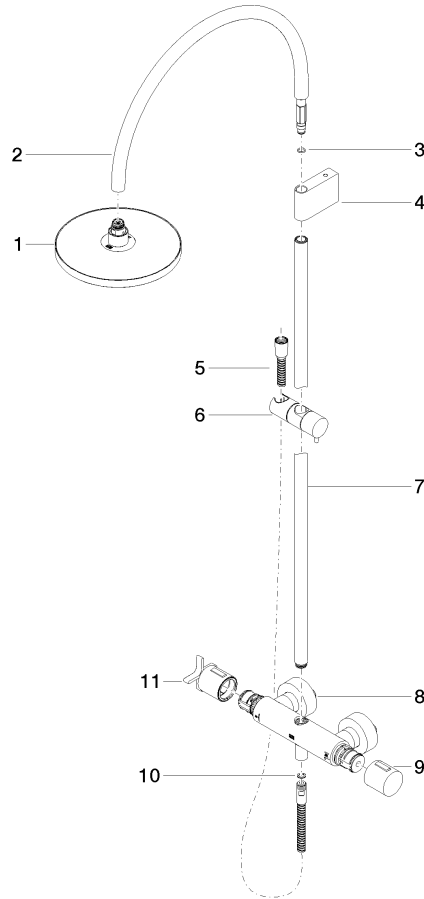

VAIA Shower pipe with shower thermostat without hand shower - Brushed Bronze

VAIA

34 459 809

- shower with fixed riser projection 452mm
- overhead shower: rain flow
- rain shower Ø 220 mm
- rain shower with anti-scale system
- max. rainshower flow 6.8 l/min
- Function from: 6 l/min
- rotary diverter with volume control and shut-off function
- slide-on rosettes Ø 70 mm
- height of fittings up to rain shower (bottom edge) 964mm
- height of fittings up to top edge of elbow 1267mm
- gauge 150 mm - 13 mm
- metal shower hose 1750mm with integrated anti-twist protection
- 1/2" connection
- slide bar
- Pipe diameter 23.5 mm

	Brushed Bronze	34 459 809-42 0010
	Chrome	34 459 809-00 0010
	Brushed Platinum	34 459 809-06 0010
	Platinum	34 459 809-08 0010
	Dark Chrome	34 459 809-19 0010
	Brushed Durabronze (23kt Gold)	34 459 809-28 0010
	Brushed Champagne (22kt Gold)	34 459 809-46 0010
	Champagne (22kt Gold)	34 459 809-47 0010
	Brushed Dark Platinum	34 459 809-99 0010

Required miscellaneous

Hand shower FlowReduce - 28 016 979-42
Brushed Bronze 0010

34 459 809
mm [inches]

Flow rate chart

Codes & Standards

California Energy
Commission
(CEC)

34 459 809
Parts for other
finishes can be found
here: [Chrome](#)

Spare parts list

No.	Item Number	Name	Quantity used	Delivery time
1	04 12 05 092 10-42	shower	1	60
2	04 28 22 346 00-42	pipe	1	60
3	09 14 10 008 90	seal	1	2
4	90 17 11 150 00-42	holder	1	30
5	28 322 970-42	Metal shower hose 1/2" x 3/8" x 1750 mm - Brushed Bronze	1	30
6	12 570 970-42	Slide unit - Brushed Bronze	1	30
7	90 28 22 349 00-42	pipe	1	30
8	04 17 01 250 00-42	connection	1	60
9	90 17 33 015 00-42	handle	1	30
10	90 14 20 026 00 90	seal	1	2
11	90 17 33 030 00-42	handle	1	30