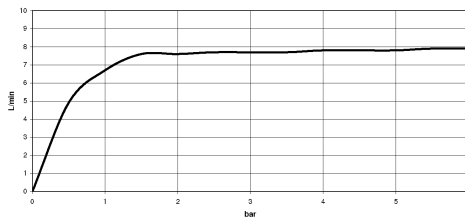

VAIA Shower pipe with shower thermostat without hand shower - Brushed Bronze

VAIA

34 459 809

- shower with fixed riser projection 452mm
- overhead shower: rain flow
- rain shower Ø 220 mm
- rain shower with anti-scale system
- max. rainshower flow 6.8 l/min
- Function from: 6 l/min
- rotary diverter with volume control and shut-off function
- slide-on rosettes Ø 70 mm
- height of fittings up to rain shower (bottom edge) 964mm
- height of fittings up to top edge of elbow 1267mm
- gauge 150 mm - 13 mm
- metal shower hose 1750mm with integrated anti-twist protection
- 1/2" connection
- slide bar
- Pipe diameter 23.5 mm

Required miscellaneous

Hand shower FlowReduce - 28 016 979-42
Brushed Bronze 0010

34 459 809
mm [inches]

Flow rate chart

Codes & Standards

California Energy
Commission
(CEC)

34 459 809
Parts for other
finishes can be found
here: [Chrome](#)