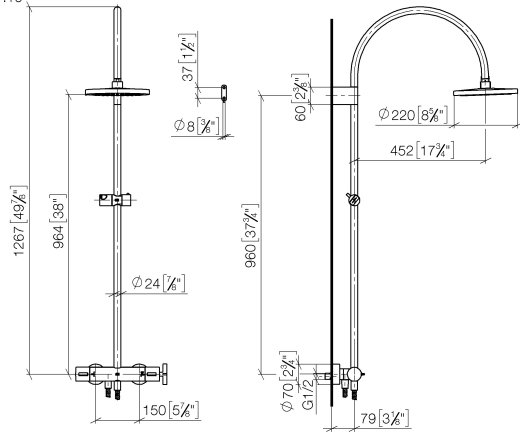

VAIA Shower pipe with shower thermostat without hand shower - Brushed Champagne (22kt Gold)

VAIA

34 459 809

- shower with fixed riser projection 452mm
- overhead shower: rain flow
- rain shower Ø 220 mm
- rain shower with anti-scale system
- max. rainshower flow 6.8 l/min
- Function from: 6 l/min
- rotary diverter with volume control and shut-off function
- slide-on rosettes Ø 70 mm
- height of fittings up to rain shower (bottom edge) 964mm
- height of fittings up to top edge of elbow 1267mm
- gauge 150 mm - 13 mm
- metal shower hose 1750mm with integrated anti-twist protection
- 1/2" connection
- slide bar
- Pipe diameter 23.5 mm

	Brushed Champagne (22kt Gold)	34 459 809-46 0010
	Chrome	34 459 809-00 0010
	Brushed Platinum	34 459 809-06 0010
	Platinum	34 459 809-08 0010
	Dark Chrome	34 459 809-19 0010
	Brushed Durabronze (23kt Gold)	34 459 809-28 0010
	Brushed Bronze	34 459 809-42 0010
	Champagne (22kt Gold)	34 459 809-47 0010
	Brushed Dark Platinum	34 459 809-99 0010

Required miscellaneous

Hand shower FlowReduce - 28 016 979-46
Brushed Champagne (22kt Gold) 0010

34 459 809
mm [inches]

1:10

Flow rate chart

Codes & Standards

California Energy
Commission
(CEC)

34 459 809
Parts for other
finishes can be found
here: Chrome

Spare parts list

No.	Item Number	Name	Quantity used	Delivery time
1	04 12 05 092 10-46	shower	1	60
2	04 28 22 346 00-46	pipe	1	60
3	09 14 10 008 90	seal	1	2
4	90 17 11 150 00-46	holder	1	30
5	28 322 970-46	Metal shower hose 1/2" x 3/8" x 1750 mm - Brushed Champagne (22kt Gold)	1	30
6	12 570 970-46	Slide unit - Brushed Champagne (22kt Gold)	1	30
7	90 28 22 349 00-46	pipe	1	30
8	04 17 01 250 00-46	connection	1	60
9	90 17 33 015 00-46	handle	1	30
10	90 14 20 026 00 90	seal	1	2
11	90 17 33 030 00-46	handle	1	30