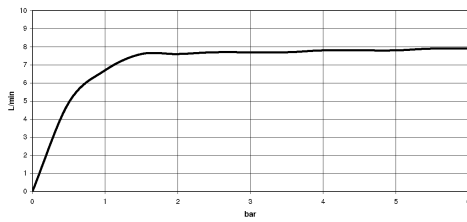

VAIA Shower pipe with shower thermostat without hand shower - Brushed Champagne (22kt Gold)

VAIA

34 459 809

- shower with fixed riser projection 452mm
- overhead shower: rain flow
- rain shower Ø 220 mm
- rain shower with anti-scale system
- max. rainshower flow 6.8 l/min
- Function from: 6 l/min
- rotary diverter with volume control and shut-off function
- slide-on rosettes Ø 70 mm
- height of fittings up to rain shower (bottom edge) 964mm
- height of fittings up to top edge of elbow 1267mm
- gauge 150 mm - 13 mm
- metal shower hose 1750mm with integrated anti-twist protection
- 1/2" connection
- slide bar
- Pipe diameter 23.5 mm

Required miscellaneous

Hand shower FlowReduce - 28 016 979-46
Brushed Champagne (22kt Gold) 0010

34 459 809
mm [inches]

1:10

Flow rate chart

Codes & Standards

California Energy
Commission
(CEC)

34 459 809
Parts for other
finishes can be found
here: Chrome