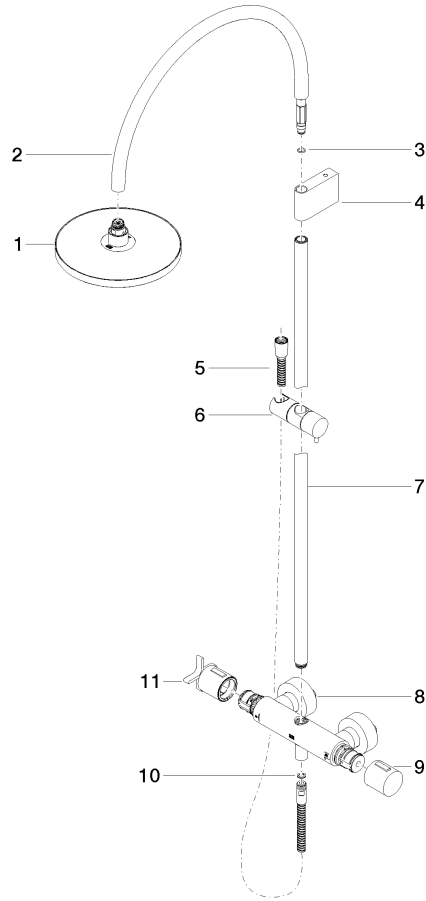

VAIA Shower pipe with shower thermostat without hand shower - Brushed Champagne (22kt Gold)

VAIA

34 459 809

- shower with fixed riser projection 452mm
- overhead shower: rain flow
- rain shower Ø 220 mm
- rain shower with anti-scale system
- max. rainshower flow 6.8 l/min
- Function from: 6 l/min
- rotary diverter with volume control and shut-off function
- slide-on rosettes Ø 70 mm
- height of fittings up to rain shower (bottom edge) 964mm
- height of fittings up to top edge of elbow 1267mm
- gauge 150 mm - 13 mm
- metal shower hose 1750mm with integrated anti-twist protection
- 1/2" connection
- slide bar
- Pipe diameter 23.5 mm

	Brushed Champagne (22kt Gold)	34 459 809-46 0010
	Chrome	34 459 809-00 0010
	Brushed Platinum	34 459 809-06 0010
	Platinum	34 459 809-08 0010
	Dark Chrome	34 459 809-19 0010
	Brushed Durabronze (23kt Gold)	34 459 809-28 0010
	Brushed Bronze	34 459 809-42 0010
	Champagne (22kt Gold)	34 459 809-47 0010
	Brushed Dark Platinum	34 459 809-99 0010

Required miscellaneous

Hand shower FlowReduce - 28 016 979-46
Brushed Champagne (22kt Gold) 0010

34 459 809
mm [inches]

1:10

Flow rate chart

Codes & Standards

California Energy
Commission
(CEC)

34 459 809
Parts for other
finishes can be found
here: Chrome

Spare parts list

No.	Item Number	Name	Quantity used	Delivery time
1	04 12 05 092 10-46	shower	1	60
2	04 28 22 346 00-46	pipe	1	60
3	09 14 10 008 90	seal	1	2
4	90 17 11 150 00-46	holder	1	30
5	28 322 970-46	Metal shower hose 1/2" x 3/8" x 1750 mm - Brushed Champagne (22kt Gold)	1	30
6	12 570 970-46	Slide unit - Brushed Champagne (22kt Gold)	1	30
7	90 28 22 349 00-46	pipe	1	30
8	04 17 01 250 00-46	connection	1	60
9	90 17 33 015 00-46	handle	1	30
10	90 14 20 026 00 90	seal	1	2
11	90 17 33 030 00-46	handle	1	30